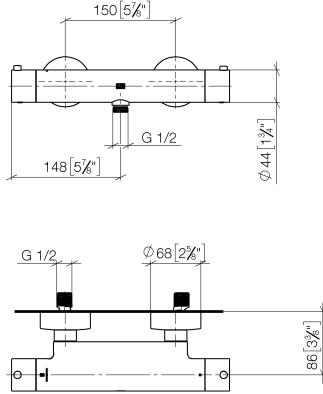

## Shower thermostat for wall mounting - Chrome

---

34 442 832

- 1/2" shower outlet
- slide-on rosettes Ø 70 mm
- 1/2" connection
- gauge 150 mm - 13 mm
- with volume control

---

	Chrome	34 442 832-00
	Soft Black	34 442 832-69

## Shower thermostat for wall mounting - Chrome

34 442 832

mm [inches]