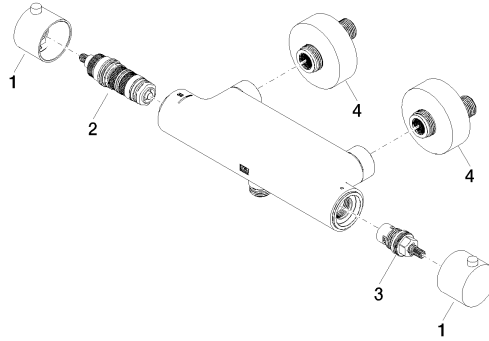

Shower thermostat for wall mounting - Chrome

---

34 442 832

Product version from 1/1/2023

Parts for other
finishes can be found
here: [Soft Black](#)