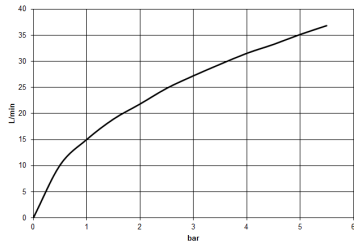

## Shower thermostat for wall mounting - Chrome

34 442 832

mm [inches]

### Flow rate chart