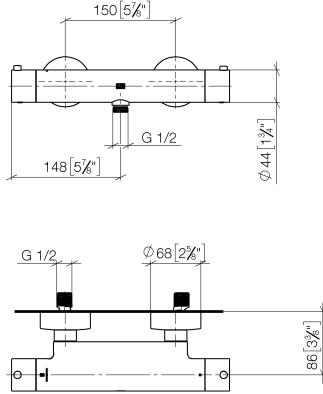

Shower thermostat for wall mounting - Soft Black

34 442 832

- 1/2" shower outlet
- slide-on rosettes Ø 70 mm
- 1/2" connection
- gauge 150 mm - 13 mm
- with volume control

	Soft Black	34 442 832-69
	Chrome	34 442 832-00

Shower thermostat for wall mounting - Soft Black

34 442 832

mm [inches]

Flow rate chart

Codes & Standards

DIN 4109

ISO 3822

Ü-Zeichen

Shower thermostat for wall mounting - Soft Black

34 442 832

Certificates

LGA_38

Shower thermostat for wall mounting - Soft Black

34 442 832

Product version from 1/1/2023

Parts for other finishes can be found here: [Chrome](#)

Shower thermostat for wall mounting - Soft Black

34 442 832

Spare parts list

Product version from 1/1/2023

No.	Item Number	Name	Quantity used	Delivery time
	90 20 83 007 00-69	handle	4	2