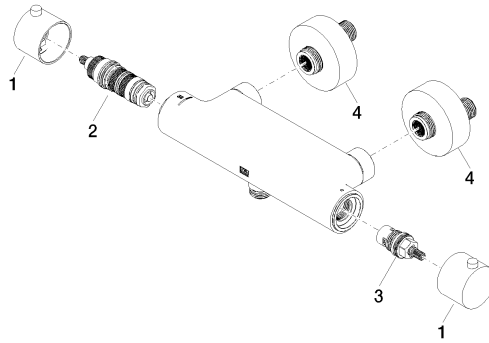

Shower thermostat for wall mounting - Soft Black

34 442 832

Certificates

LGA_38

Shower thermostat for wall mounting - Soft Black

34 442 832

Product version from 1/1/2023

Parts for other finishes can be found here: [Chrome](#)

Shower thermostat for wall mounting - Soft Black

34 442 832

Spare parts list

Product version from 1/1/2023

No.	Item Number	Name	Quantity used	Delivery time
	90 20 83 007 00-69	handle	4	2