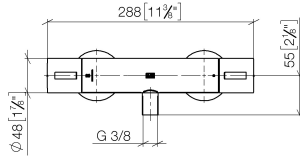

Shower thermostat for wall mounting - Brushed Bronze

34 442 979 Product version from 10/1/2023

- 3/8" shower outlet
- slide-on rosettes Ø 70 mm
- 1/2" connection
- gauge 150 mm - 13 mm
- with volume control
- WRAS

Shower thermostat for wall mounting - Brushed Bronze

34 442 979 Product version from 10/1/2023

mm [inches]

Flow rate chart

Codes & Standards

DIN 4109

ISO 3822

Ü-Zeichen