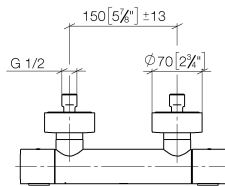

Shower thermostat for wall mounting - Brushed Bronze

34 442 979 Product version from 10/1/2023

- 3/8" shower outlet
- slide-on rosettes Ø 70 mm
- 1/2" connection
- gauge 150 mm - 13 mm
- with volume control
- WRAS

Shower thermostat for wall mounting - Brushed Bronze

34 442 979 Product version from 10/1/2023

mm [inches]

Flow rate chart

Codes & Standards

DIN 4109

ISO 3822

Ü-Zeichen