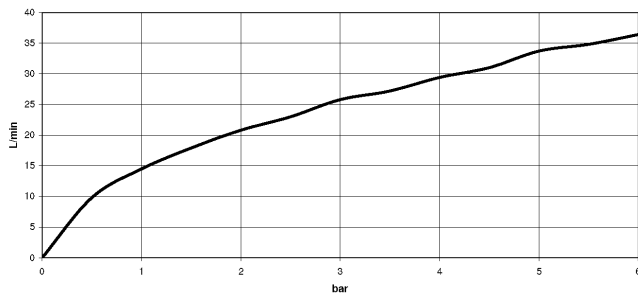

Required miscellaneous

TARA Regulator handle - Brushed Chrome 11 431 892-93

Shower thermostat for wall installation - Brushed Chrome

34 443 979 Product version from 5/1/2022

mm [inches]

Flow rate chart

Codes & Standards