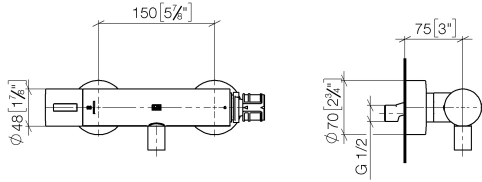

Shower thermostat for wall installation - Brushed Chrome

34 443 979 Product version from 5/1/2022

- 3/8" shower outlet
- slide-on rosettes Ø 70 mm
- 1/2" connection
- gauge 150 mm - 13 mm
- with volume control
- WRAS

Required miscellaneous

TARA Regulator handle - Brushed Chrome 11 431 892-93

Shower thermostat for wall installation - Brushed Chrome

34 443 979 Product version from 5/1/2022

mm [inches]

Flow rate chart

Codes & Standards

DIN 4109

EN 1717

ISO 3822

Scottish Water
Byelaws

UK Water Supply
Regulations

Ü-Zeichen

Shower thermostat for wall installation - Brushed Chrome

34 443 979 Product version from 5/1/2022

No.	Item Number	Name	Quantity used	Delivery time
1	90 17 33 015 00-93	handle	1	20
2	90 15 02 070 00 90	cartridge	1	2
3	90 30 40 010 00 90	regulator	1	2
4	04 31 20 530 00 90	insert	1	2
5	04 11 04 030 00 90	connection	2	2
6	90 31 20 512 00-93	rosette	2	20
7	09 29 30 050 90	sieve	2	2
8	04 31 20 540 00 90	insert	1	2
9	09 24 77 008-00	nut	2	10
10	90 90 03 236 00 90	top	1	2
11	90 30 40 017 00 90	base	1	2
12	90 14 10 010 00 90	seal	1	2
13	09 31 20 511-93	nipple	1	20
14	90 21 02 069 00-93	cover	1	-