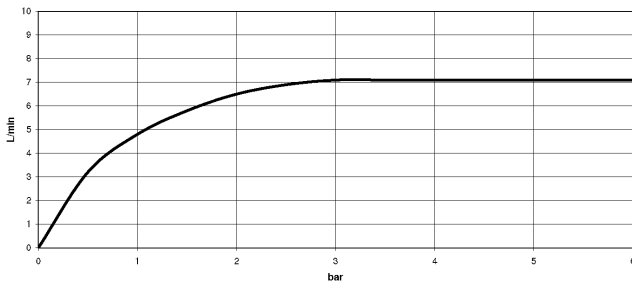

TARA

34 458 892
mm [inches]
1:10

Flow rate chart

Codes & Standards

DIN 4109

EN 1717

ISO 3822

Scottish Water
Byelaws