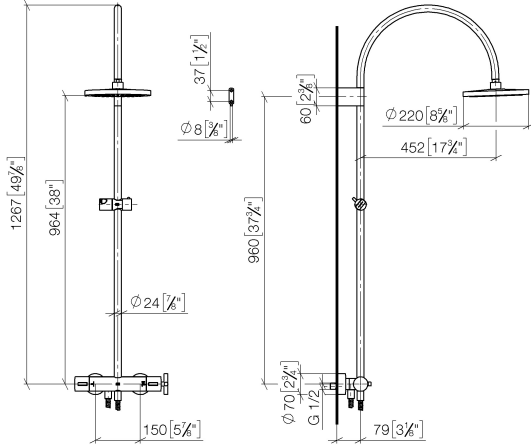

**TARA Shower pipe with shower thermostat without hand shower FlowReduce
220 mm - Brushed Platinum**

TARA

34 458 892

- shower with fixed riser projection 452mm
- Rain shower: PURE RAIN, max. flow rate 7 l/min (at 3 bar)
- Function from: 6 l/min
- rain shower Ø 220 mm
- rain shower with anti-scale system
- rotary diverter with volume control and shut-off function
- slide-on rosettes Ø 70 mm
- height of fittings up to rain shower (bottom edge) 964mm
- height of fittings up to top edge of elbow 1267mm
- gauge 150 mm - 13 mm
- metal shower hose 1750mm with integrated anti-twist protection
- 1/2" connection
- slide bar
- Pipe diameter 23.5 mm
- This product can help a building meet the requirements of Green Building Rating Systems, e.g. LEED®, BREEAM®, DGNB
- WRAS 2204013

Required miscellaneous

**SERIES-VARIOUS Hand shower -
Brushed Platinum** 28 029 979-06

Required miscellaneous

**SERIES-VARIOUS Hand shower -
Brushed Platinum** 28 027 979-06
0010

**TARA Shower pipe with shower thermostat without hand shower FlowReduce
220 mm - Brushed Platinum**

TARA

34 458 892
mm [inches]
1:10

Flow rate chart

Codes & Standards

DIN 4109

EN 1717

ISO 3822

Scottish Water
Byelaws

UK Water Supply
Regulations

Ü-Zeichen

TARA Shower pipe with shower thermostat without hand shower FlowReduce
220 mm - Brushed Platinum

TARA

34 458 892

Certificates

WRAS_2204

LGA_38