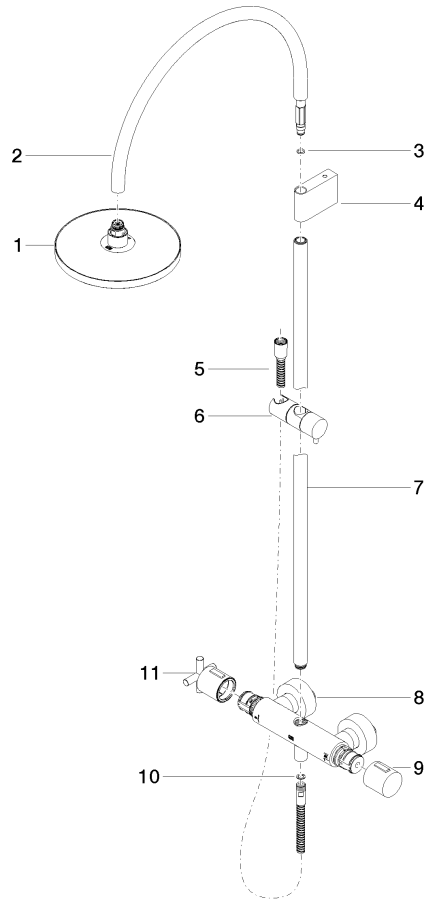

**TARA Shower pipe with shower thermostat without hand shower FlowReduce
220 mm - Brushed Platinum**

TARA

34 458 892

- shower with fixed riser projection 452mm
- Rain shower: PURE RAIN, max. flow rate 7 l/min (at 3 bar)
- Function from: 6 l/min
- rain shower Ø 220 mm
- rain shower with anti-scale system
- rotary diverter with volume control and shut-off function
- slide-on rosettes Ø 70 mm
- height of fittings up to rain shower (bottom edge) 964mm
- height of fittings up to top edge of elbow 1267mm
- gauge 150 mm - 13 mm
- metal shower hose 1750mm with integrated anti-twist protection
- 1/2" connection
- slide bar
- Pipe diameter 23.5 mm
- This product can help a building meet the requirements of Green Building Rating Systems, e.g. LEED®, BREEAM®, DGNB
- WRAS 2204013

TARA

34 458 892
mm [inches]
1:10

Flow rate chart

Codes & Standards

DIN 4109

EN 1717

ISO 3822

Scottish Water
Byelaws

UK Water Supply
Regulations

Ü-Zeichen

TARA Shower pipe with shower thermostat without hand shower FlowReduce
220 mm - Brushed Platinum

TARA

34 458 892

Certificates

WRAS_2204

LGA_38

Belgaqua_22_283_2

34 458 892

Product version from 5/1/2022

Parts for other
finishes can be found
here: [Chrome](#)

TARA Shower pipe with shower thermostat without hand shower FlowReduce
220 mm - Brushed Platinum