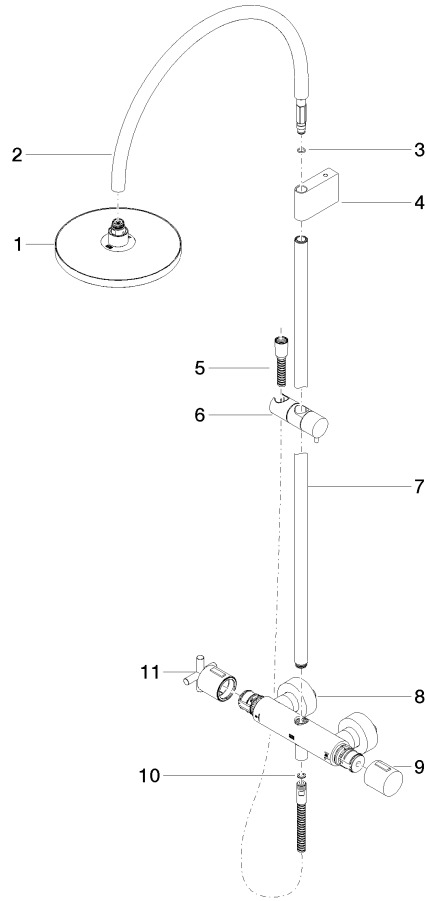

**TARA Shower pipe with shower thermostat without hand shower FlowReduce  
220 mm - Dark Chrome**

TARA

34 458 892

- shower with fixed riser projection 452mm
- Rain shower: PURE RAIN, max. flow rate 7 l/min (at 3 bar)
- Function from: 6 l/min
- rain shower Ø 220 mm
- rain shower with anti-scale system
- rotary diverter with volume control and shut-off function
- slide-on rosettes Ø 70 mm
- height of fittings up to rain shower (bottom edge) 964mm
- height of fittings up to top edge of elbow 1267mm
- gauge 150 mm - 13 mm
- metal shower hose 1750mm with integrated anti-twist protection
- 1/2" connection
- slide bar
- Pipe diameter 23.5 mm
- This product can help a building meet the requirements of Green Building Rating Systems, e.g. LEED®, BREEAM®, DGNB

**Required miscellaneous**

**Hand shower - Dark Chrome**

28 016 979-19

**Required miscellaneous**

**Hand shower FlowReduce - Dark Chrome**

28 016 979-19  
0010

**TARA Shower pipe with shower thermostat without hand shower FlowReduce  
220 mm - Dark Chrome**

TARA

34 458 892

mm [inches]

1:10

**Flow rate chart**

**Certificates**

Belgaqua\_22\_283\_2 WRAS\_2204013. LGA\_38737.  
7\_8.

34 458 892

### Spare parts list

No.	Item Number	Name	Quantity used	Delivery time
1	90 12 05 092 20-19	shower	1	20
2	04 28 22 346 00-19	pipe	1	20
3	09 14 10 008 90	seal	1	2
4	90 17 11 150 00-19	holder	1	20
5	28 322 970-19	Metal shower hose 1/2" x 3/8" x 1750 mm - Dark Chrome	1	20
6	12 570 970-19	Slide unit - Dark Chrome	1	20
7	90 28 22 349 00-19	pipe	1	20
8	04 17 01 250 00-19	connection	1	20
9	90 17 33 015 00-19	handle	1	20
10	90 14 20 026 00 90	seal	1	2
11	90 17 33 021 00-19	handle	1	20