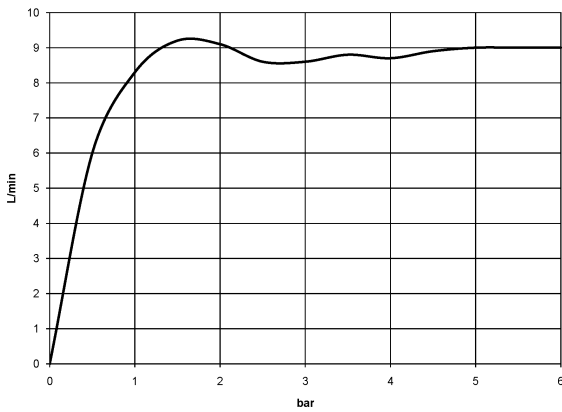

**TARA Shower pipe with shower thermostat without hand shower FlowReduce  
220 mm - Dark Chrome**

TARA

34 458 892

- shower with fixed riser projection 452mm
- Rain shower: PURE RAIN, max. flow rate 7 l/min (at 3 bar)
- Function from: 6 l/min
- rain shower Ø 220 mm
- rain shower with anti-scale system
- rotary diverter with volume control and shut-off function
- slide-on rosettes Ø 70 mm
- height of fittings up to rain shower (bottom edge) 964mm
- height of fittings up to top edge of elbow 1267mm
- gauge 150 mm - 13 mm
- metal shower hose 1750mm with integrated anti-twist protection
- 1/2" connection
- slide bar
- Pipe diameter 23.5 mm
- This product can help a building meet the requirements of Green Building Rating Systems, e.g. LEED®, BREEAM®, DGNB

TARA

34 458 892

mm [inches]

1:10

**Flow rate chart**

**Certificates**

Belgaqua\_22\_283\_2 WRAS\_2204013. LGA\_38737.  
7\_8.

34 458 892