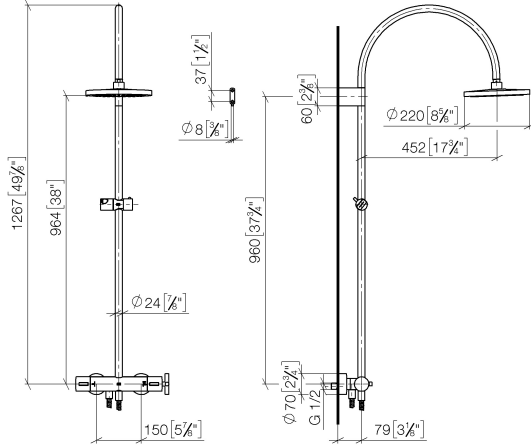

**TARA Shower pipe with shower thermostat without hand shower FlowReduce  
220 mm - Dark Chrome**

TARA

34 458 892

- shower with fixed riser projection 452mm
- Rain shower: PURE RAIN, max. flow rate 7 l/min (at 3 bar)
- Function from: 6 l/min
- rain shower Ø 220 mm
- rain shower with anti-scale system
- rotary diverter with volume control and shut-off function
- slide-on rosettes Ø 70 mm
- height of fittings up to rain shower (bottom edge) 964mm
- height of fittings up to top edge of elbow 1267mm
- gauge 150 mm - 13 mm
- metal shower hose 1750mm with integrated anti-twist protection
- 1/2" connection
- slide bar
- Pipe diameter 23.5 mm
- This product can help a building meet the requirements of Green Building Rating Systems, e.g. LEED®, BREEAM®, DGNB

**Required miscellaneous**

**Hand shower - Dark Chrome**

28 016 979-19

**Required miscellaneous**

**Hand shower FlowReduce - Dark Chrome**

28 016 979-19  
0010

**TARA Shower pipe with shower thermostat without hand shower FlowReduce  
220 mm - Dark Chrome**

TARA

34 458 892

mm [inches]

1:10

**Flow rate chart**

**Certificates**

Belgaqua\_22\_283\_2 WRAS\_2204013. LGA\_38737.  
7\_8.

34 458 892

### Spare parts list

No.	Item Number	Name	Quantity used	Delivery time
1	90 12 05 092 20-19	shower	1	20
2	04 28 22 346 00-19	pipe	1	20
3	09 14 10 008 90	seal	1	2
4	90 17 11 150 00-19	holder	1	20
5	28 322 970-19	Metal shower hose 1/2" x 3/8" x 1750 mm - Dark Chrome	1	20
6	12 570 970-19	Slide unit - Dark Chrome	1	20
7	90 28 22 349 00-19	pipe	1	20
8	04 17 01 250 00-19	connection	1	20
9	90 17 33 015 00-19	handle	1	20
10	90 14 20 026 00 90	seal	1	2
11	90 17 33 021 00-19	handle	1	20