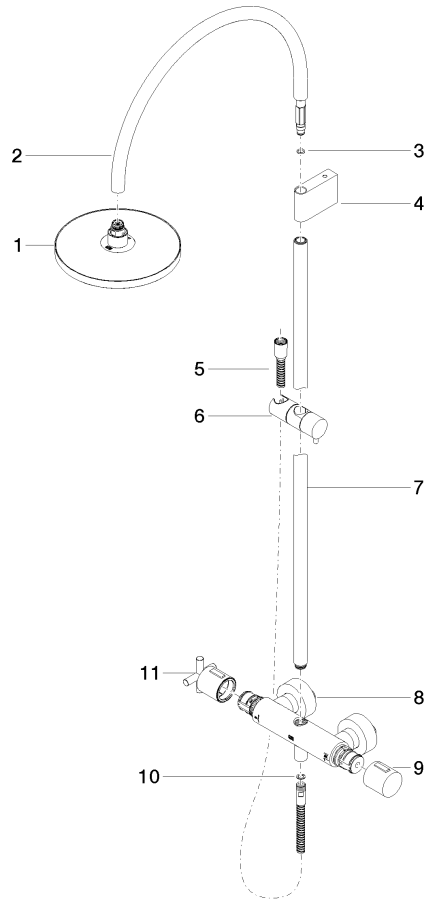

**TARA Shower pipe with shower thermostat without hand shower FlowReduce
220 mm - Brushed Durabronze (23kt Gold)**

TARA

34 458 892

- shower with fixed riser projection 452mm
- Rain shower: PURE RAIN, max. flow rate 7 l/min (at 3 bar)
- Function from: 6 l/min
- rain shower Ø 220 mm
- rain shower with anti-scale system
- rotary diverter with volume control and shut-off function
- slide-on rosettes Ø 70 mm
- height of fittings up to rain shower (bottom edge) 964mm
- height of fittings up to top edge of elbow 1267mm
- gauge 150 mm - 13 mm
- metal shower hose 1750mm with integrated anti-twist protection
- 1/2" connection
- slide bar
- Pipe diameter 23.5 mm
- This product can help a building meet the requirements of Green Building Rating Systems, e.g. LEED®, BREEAM®, DGNB
- WRAS 2204013

TARA Shower pipe with shower thermostat without hand shower FlowReduce
220 mm - Brushed Durabronz (23kt Gold)

TARA

34 458 892

Certificates

WRAS_2204

LGA_38

Belgaqua_22_283_2

TARA Shower pipe with shower thermostat without hand shower FlowReduce
220 mm - Brushed Durabronz (23kt Gold)

TARA

34 458 892

Product version from 5/1/2022

Parts for other
finishes can be found
here: [Chrome](#)

TARA Shower pipe with shower thermostat without hand shower FlowReduce
220 mm - Brushed Durabronze (23kt Gold)

TARA

34 458 892

Spare parts list

Product version from 5/1/2022

No.	Item Number	Name	Quantity used	Delivery time
	90 12 05 092 20-28	shower	11	20