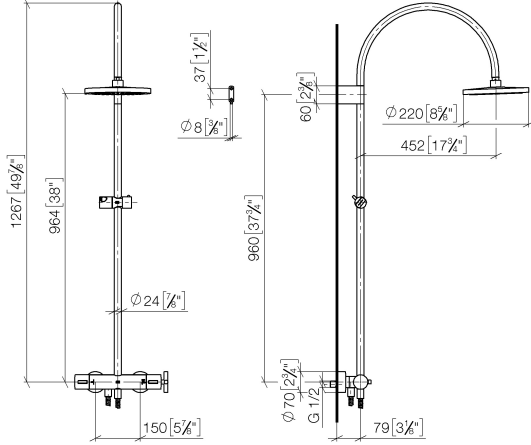

**TARA Shower pipe with shower thermostat without hand shower FlowReduce
220 mm - Brushed Durabronze (23kt Gold)**

TARA

34 458 892

- shower with fixed riser projection 452mm
- Rain shower: PURE RAIN, max. flow rate 7 l/min (at 3 bar)
- Function from: 6 l/min
- rain shower Ø 220 mm
- rain shower with anti-scale system
- rotary diverter with volume control and shut-off function
- slide-on rosettes Ø 70 mm
- height of fittings up to rain shower (bottom edge) 964mm
- height of fittings up to top edge of elbow 1267mm
- gauge 150 mm - 13 mm
- metal shower hose 1750mm with integrated anti-twist protection
- 1/2" connection
- slide bar
- Pipe diameter 23.5 mm
- This product can help a building meet the requirements of Green Building Rating Systems, e.g. LEED®, BREEAM®, DGNB
- WRAS 2204013

Required miscellaneous

Required miscellaneous

Required miscellaneous

**TARA Shower pipe with shower thermostat without hand shower FlowReduce
220 mm - Brushed Durabronz (23kt Gold)**

TARA

34 458 892
mm [inches]
1:10

TARA Shower pipe with shower thermostat without hand shower FlowReduce
220 mm - Brushed Durabronz (23kt Gold)

TARA

34 458 892

Certificates

WRAS_2204

LGA_38

Belgaqua_22_283_2

TARA Shower pipe with shower thermostat without hand shower FlowReduce
220 mm - Brushed Durabronz (23kt Gold)

TARA

34 458 892

Product version from 5/1/2022

Parts for other
finishes can be found
here: [Chrome](#)

TARA Shower pipe with shower thermostat without hand shower FlowReduce
220 mm - Brushed Durabronze (23kt Gold)