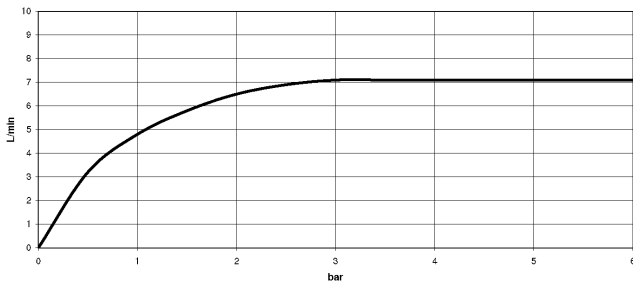

**TARA Shower pipe with shower thermostat without hand shower FlowReduce
220 mm - Brushed Champagne (22kt Gold)**

TARA

34 458 892

- shower with fixed riser projection 452mm
- Rain shower: PURE RAIN, max. flow rate 7 l/min (at 3 bar)
- Function from: 6 l/min
- rain shower Ø 220 mm
- rain shower with anti-scale system
- rotary diverter with volume control and shut-off function
- slide-on rosettes Ø 70 mm
- height of fittings up to rain shower (bottom edge) 964mm
- height of fittings up to top edge of elbow 1267mm
- gauge 150 mm - 13 mm
- metal shower hose 1750mm with integrated anti-twist protection
- 1/2" connection
- slide bar
- Pipe diameter 23.5 mm
- This product can help a building meet the requirements of Green Building Rating Systems, e.g. LEED®, BREEAM®, DGNB
- WRAS 2204013

**TARA Shower pipe with shower thermostat without hand shower FlowReduce
220 mm - Brushed Champagne (22kt Gold)**

TARA

34 458 892
mm [inches]
1:10

Flow rate chart

Codes & Standards

DIN 4109	EN 1717	ISO 3822	Scottish Water Byelaws
UK Water Supply Regulations	Ü-Zeichen		