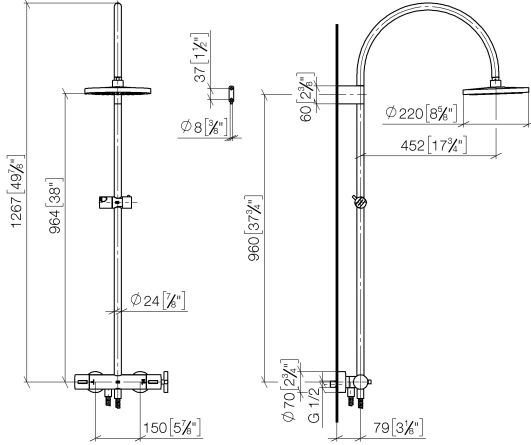

**TARA Shower pipe with shower thermostat without hand shower FlowReduce
220 mm - Brushed Champagne (22kt Gold)**

TARA

34 458 892

- shower with fixed riser projection 452mm
- Rain shower: PURE RAIN, max. flow rate 7 l/min (at 3 bar)
- Function from: 6 l/min
- rain shower Ø 220 mm
- rain shower with anti-scale system
- rotary diverter with volume control and shut-off function
- slide-on rosettes Ø 70 mm
- height of fittings up to rain shower (bottom edge) 964mm
- height of fittings up to top edge of elbow 1267mm
- gauge 150 mm - 13 mm
- metal shower hose 1750mm with integrated anti-twist protection
- 1/2" connection
- slide bar
- Pipe diameter 23.5 mm
- This product can help a building meet the requirements of Green Building Rating Systems, e.g. LEED®, BREEAM®, DGNB
- WRAS 2204013

**TARA Shower pipe with shower thermostat without hand shower FlowReduce
220 mm - Brushed Champagne (22kt Gold)**

TARA

34 458 892
mm [inches]
1:10

Flow rate chart

Codes & Standards

DIN 4109	EN 1717	ISO 3822	Scottish Water Byelaws
UK Water Supply Regulations	Ü-Zeichen		

TARA Shower pipe with shower thermostat without hand shower FlowReduce
220 mm - Brushed Champagne (22kt Gold)

TARA

34 458 892

Certificates

WRAS_2204

LGA_38

Belgaqua_22_283_2

34 458 892

Product version from 5/1/2022

Parts for other
finishes can be found
here: [Chrome](#)

TARA Shower pipe with shower thermostat without hand shower FlowReduce
220 mm - Brushed Champagne (22kt Gold)

TARA

34 458 892