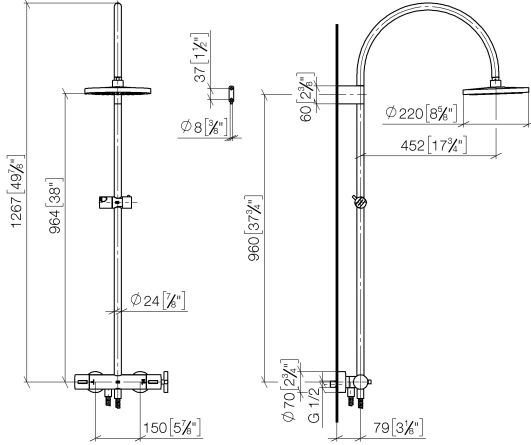

**TARA Shower pipe with shower thermostat without hand shower FlowReduce
220 mm - Champagne (22kt Gold)**

TARA

34 458 892

- shower with fixed riser projection 452mm
- Rain shower: PURE RAIN, max. flow rate 7 l/min (at 3 bar)
- Function from: 6 l/min
- rain shower Ø 220 mm
- rain shower with anti-scale system
- rotary diverter with volume control and shut-off function
- slide-on rosettes Ø 70 mm
- height of fittings up to rain shower (bottom edge) 964mm
- height of fittings up to top edge of elbow 1267mm
- gauge 150 mm - 13 mm
- metal shower hose 1750mm with integrated anti-twist protection
- 1/2" connection
- slide bar
- Pipe diameter 23.5 mm
- This product can help a building meet the requirements of Green Building Rating Systems, e.g. LEED®, BREEAM®, DGNB
- WRAS 2204013

**TARA Shower pipe with shower thermostat without hand shower FlowReduce
220 mm - Champagne (22kt Gold)**

TARA

34 458 892
mm [inches]
1:10

Flow rate chart

Codes & Standards

DIN 4109

EN 1717

ISO 3822

Scottish Water
Byelaws

UK Water Supply
Regulations

Ü-Zeichen

TARA Shower pipe with shower thermostat without hand shower FlowReduce
220 mm - Champagne (22kt Gold)

TARA

34 458 892

Certificates

WRAS_2204

TARA

34 458 892

Spare parts list

Product version from 5/1/2022

No.	Item Number	Name	Quantity used	Delivery time
	90 12 05 092 20-47	shower	11	30