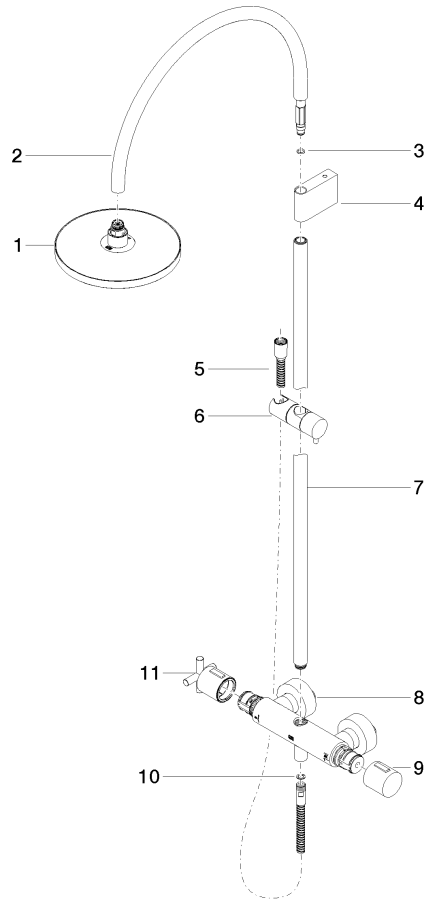

**TARA Shower pipe with shower thermostat without hand shower FlowReduce
220 mm - Champagne (22kt Gold)**

TARA

34 458 892

- shower with fixed riser projection 452mm
- Rain shower: PURE RAIN, max. flow rate 7 l/min (at 3 bar)
- Function from: 6 l/min
- rain shower Ø 220 mm
- rain shower with anti-scale system
- rotary diverter with volume control and shut-off function
- slide-on rosettes Ø 70 mm
- height of fittings up to rain shower (bottom edge) 964mm
- height of fittings up to top edge of elbow 1267mm
- gauge 150 mm - 13 mm
- metal shower hose 1750mm with integrated anti-twist protection
- 1/2" connection
- slide bar
- Pipe diameter 23.5 mm
- This product can help a building meet the requirements of Green Building Rating Systems, e.g. LEED®, BREEAM®, DGNB
- WRAS 2204013

**TARA Shower pipe with shower thermostat without hand shower FlowReduce
220 mm - Champagne (22kt Gold)**

TARA

34 458 892
mm [inches]
1:10

Flow rate chart

Codes & Standards

DIN 4109

EN 1717

ISO 3822

Scottish Water
Byelaws

UK Water Supply
Regulations

Ü-Zeichen

TARA Shower pipe with shower thermostat without hand shower FlowReduce
220 mm - Champagne (22kt Gold)

TARA

34 458 892

Certificates

WRAS_2204

LGA_38

Belgaqua_22_283_2

34 458 892

Product version from 5/1/2022

Parts for other
finishes can be found
here: [Chrome](#)

TARA Shower pipe with shower thermostat without hand shower FlowReduce
220 mm - Champagne (22kt Gold)