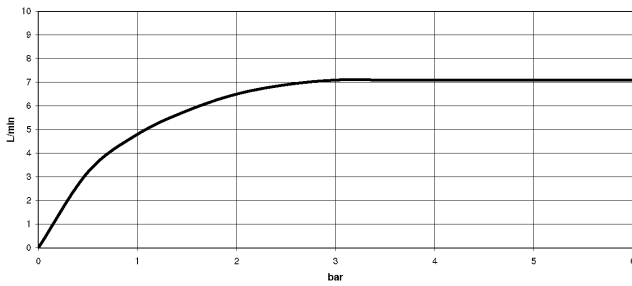

**TARA Shower pipe with shower thermostat without hand shower FlowReduce
220 mm - Champagne (22kt Gold)**

TARA

34 458 892

- shower with fixed riser projection 452mm
- Rain shower: PURE RAIN, max. flow rate 7 l/min (at 3 bar)
- Function from: 6 l/min
- rain shower Ø 220 mm
- rain shower with anti-scale system
- rotary diverter with volume control and shut-off function
- slide-on rosettes Ø 70 mm
- height of fittings up to rain shower (bottom edge) 964mm
- height of fittings up to top edge of elbow 1267mm
- gauge 150 mm - 13 mm
- metal shower hose 1750mm with integrated anti-twist protection
- 1/2" connection
- slide bar
- Pipe diameter 23.5 mm
- This product can help a building meet the requirements of Green Building Rating Systems, e.g. LEED®, BREEAM®, DGNB
- WRAS 2204013

**TARA Shower pipe with shower thermostat without hand shower FlowReduce
220 mm - Champagne (22kt Gold)**

TARA

34 458 892
mm [inches]
1:10

Flow rate chart

Codes & Standards

DIN 4109

EN 1717

ISO 3822