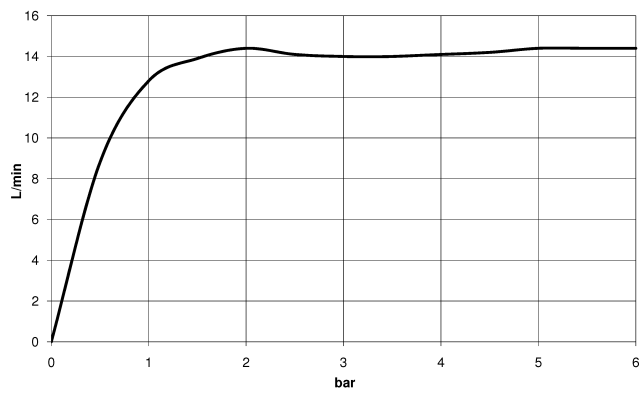

34 459 360

- shower with fixed riser projection 420mm
- rain shower Ø 200 mm
- rain shower with anti-scale system
- max. rainshower flow 14 l/min
- Function from: 8 l/min
- rotary diverter for fixed-riser shower/hand shower
- height of fittings up to rain shower (bottom edge) 985mm
- height of fittings up to top edge of elbow 1160mm
- two-part push-on rosette Ø 65 mm
- rosette for shower holder Ø 65mm
- rosette for wall mounting Ø 60mm
- gauge 150 mm - 13 mm
- metal shower hose 1250mm with integrated anti-twist protection
- 1/2" connection
- Pipe diameter 20 mm

34 459 360
1:10

Flow rate chart

Certificates

LGA_38665.

MADISON Showerpipe with shower thermostat without hand shower - Brushed
Platinum

MADISON

34 459 360
Parts for other
finishes can be found
here: [Chrome](#)