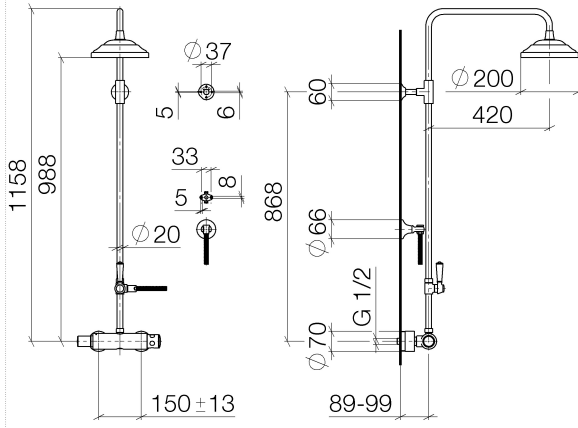

34 459 360
1:10