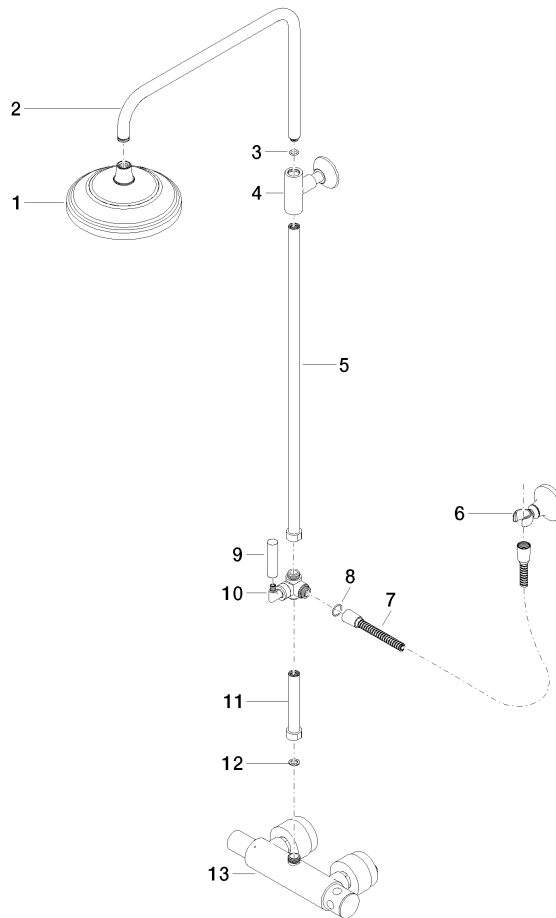

34 459 360

- shower with fixed riser projection 420mm
- rain shower Ø 200 mm
- rain shower with anti-scale system
- max. rainshower flow 14 l/min
- Function from: 8 l/min
- rotary diverter for fixed-riser shower/hand shower
- height of fittings up to rain shower (bottom edge) 985mm
- height of fittings up to top edge of elbow 1160mm
- two-part push-on rosette Ø 65 mm
- rosette for shower holder Ø 65mm
- rosette for wall mounting Ø 60mm
- gauge 150 mm - 13 mm
- metal shower hose 1250mm with integrated anti-twist protection
- 1/2" connection
- Pipe diameter 20 mm

MADISON Showerpipe with shower thermostat without hand shower - Brushed Platinum

MADISON

34 459 360

Spare parts list

| No. | Item Number | Name | Quantity used | Delivery time |
|--|--------------------|--|---------------|---------------|
| 1 | 04 12 05 038 01-06 | shower | 1 | 60 |
| 2 | 04 28 22 101 20-06 | spout | 1 | 10 |
| 3 | 90 14 10 011 00 90 | seal | 1 | 2 |
| 4 | 90 17 11 037 01-06 | holder | 1 | - |
| Spare part can no longer be ordered, please order the replacement item | | | | |
| 5 | 90 28 22 104 00-06 | pipe | 1 | - |
| Spare part can no longer be ordered, please order the replacement item | | | | |
| 6 | 90 17 09 045 01-06 | diverter | 1 | 10 |
| 7 | 09 30 30 064-06 | screw | 1 | 10 |
| 8 | 09 18 20 011-06 | base | 1 | 10 |
| 9 | 09 28 22 013 90 | pipe | 1 | 2 |
| 10 | 11 170 370-06 | MADISON Lever insert - Brushed Platinum | 1 | 10 |
| 11 | 09 30 30 062-06 | screw | 1 | 10 |
| 12 | 09 14 10 122 90 | seal | 1 | 2 |
| 13 | 28 104 970-06 | Metal shower hose 1/2" x 1/2" x 1250 mm - Brushed Platinum | 1 | 2 |
| 14 | 28 050 410-06 | holder | 1 | 60 |
| 15 | 90 28 22 103 00-06 | pipe | 1 | - |
| Spare part can no longer be ordered, please order the replacement item | | | | |
| 16 | 90 14 20 002 00 90 | seal | 1 | 2 |
| 17 | 04 17 01 044 01-06 | fitting | 1 | 10 |