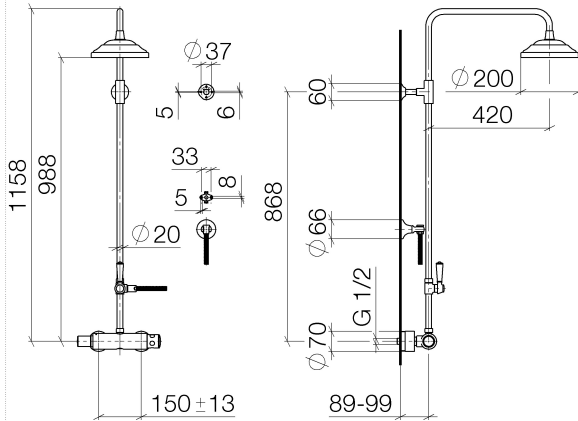

34 459 360

- shower with fixed riser projection 420mm
- rain shower Ø 200 mm
- rain shower with anti-scale system
- max. rainshower flow 14 l/min
- Function from: 8 l/min
- rotary diverter for fixed-riser shower/hand shower
- height of fittings up to rain shower (bottom edge) 985mm
- height of fittings up to top edge of elbow 1160mm
- two-part push-on rosette Ø 65 mm
- rosette for shower holder Ø 65mm
- rosette for wall mounting Ø 60mm
- gauge 150 mm - 13 mm
- metal shower hose 1250mm with integrated anti-twist protection
- 1/2" connection
- Pipe diameter 20 mm

	Platinum	34 459 360-08
	Chrome	34 459 360-00
	Brushed Platinum	34 459 360-06
	Durabronze (23kt Gold)	34 459 360-09
	Brushed Durabronze (23kt Gold)	34 459 360-28
	Brushed Dark Platinum	34 459 360-99

This article does not include a hand shower!

Intrinsic protection against back flow.

NOTE: The handles must be ordered separately from the fittings!

34 459 360

1:10

Flow rate chart

Certificates

LGA_38665.

34 459 360

Parts for other
finishes can be found
here: [Chrome](#)

34 459 360

Spare parts list

No.	Item Number	Name	Quantity used	Delivery time
1	04 12 05 038 01-08	shower	1	60
2	04 28 22 101 20-08	spout	1	40
3	90 14 10 011 00 90	seal	1	2
4	90 17 11 037 01-08	holder	1	-
Spare part can no longer be ordered, please order the replacement item				
5	90 28 22 104 00-08	pipe	1	-
Spare part can no longer be ordered, please order the replacement item				
6	90 17 09 045 01-08	diverter	1	40
7	09 30 30 064-08	screw	1	40
8	09 18 20 011-08	base	1	40
9	09 28 22 013 90	pipe	1	2
10	11 170 370-08	MADISON Lever insert - Platinum	1	40
11	09 30 30 062-08	screw	1	40
12	09 14 10 122 90	seal	1	2
13	28 104 970-08	Metal shower hose 1/2" x 1/2" x 1250 mm - Platinum	1	40
14	28 050 410-08	holder	1	60
15	90 28 22 103 00-08	pipe	1	-
Spare part can no longer be ordered, please order the replacement item				
16	90 14 20 002 00 90	seal	1	2
17	04 17 01 044 01-08	fitting	1	40