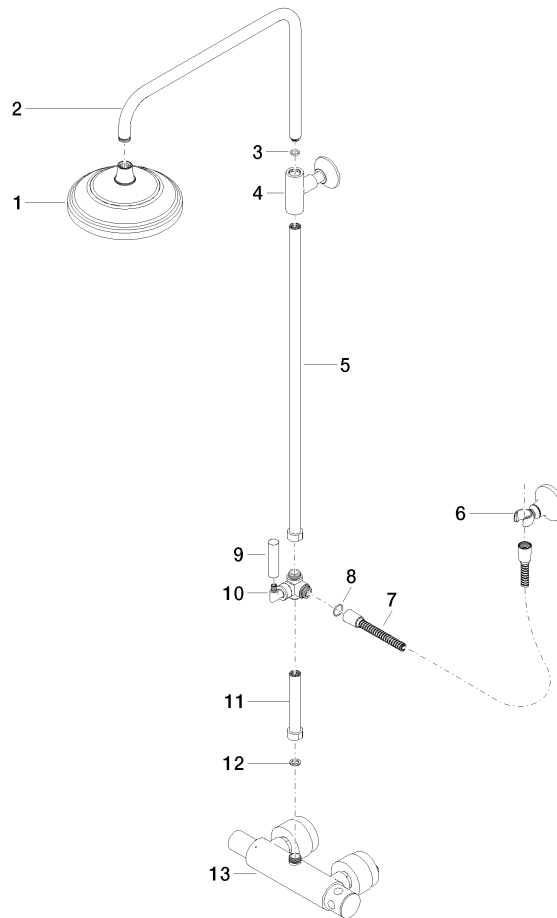

34 459 360

- shower with fixed riser projection 420mm
- rain shower Ø 200 mm
- rain shower with anti-scale system
- max. rainshower flow 14 l/min
- Function from: 8 l/min
- rotary diverter for fixed-riser shower/hand shower
- height of fittings up to rain shower (bottom edge) 985mm
- height of fittings up to top edge of elbow 1160mm
- two-part push-on rosette Ø 65 mm
- rosette for shower holder Ø 65mm
- rosette for wall mounting Ø 60mm
- gauge 150 mm - 13 mm
- metal shower hose 1250mm with integrated anti-twist protection
- 1/2" connection
- Pipe diameter 20 mm

Intrinsic protection against back flow.

NOTE: The handles must be ordered separately from the fittings!

34 459 360

1:10

Flow rate chart

Certificates

LGA_38665.

34 459 360

Parts for other
finishes can be found
here: [Chrome](#)

34 459 360

Spare parts list

No.	Item Number	Name	Quantity used	Delivery time
1	04 12 05 038 01-08	shower	1	60
2	04 28 22 101 20-08	spout	1	40
3	90 14 10 011 00 90	seal	1	2
4	90 17 11 037 01-08	holder	1	-
Spare part can no longer be ordered, please order the replacement item				
5	90 28 22 104 00-08	pipe	1	-
Spare part can no longer be ordered, please order the replacement item				
6	90 17 09 045 01-08	diverter	1	40
7	09 30 30 064-08	screw	1	40
8	09 18 20 011-08	base	1	40
9	09 28 22 013 90	pipe	1	2
10	11 170 370-08	MADISON Lever insert - Platinum	1	40
11	09 30 30 062-08	screw	1	40
12	09 14 10 122 90	seal	1	2
13	28 104 970-08	Metal shower hose 1/2" x 1/2" x 1250 mm - Platinum	1	40
14	28 050 410-08	holder	1	60
15	90 28 22 103 00-08	pipe	1	-
Spare part can no longer be ordered, please order the replacement item				
16	90 14 20 002 00 90	seal	1	2
17	04 17 01 044 01-08	fitting	1	40