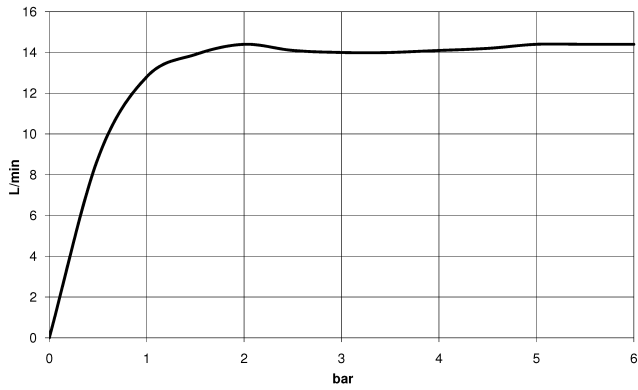

**MADISON Showerpipe with shower thermostat without hand shower - Brushed Durabron (23kt Gold)**

MADISON

34 459 360

- shower with fixed riser projection 420mm
- rain shower Ø 200 mm
- rain shower with anti-scale system
- max. rainshower flow 14 l/min
- Function from: 8 l/min
- rotary diverter for fixed-riser shower/hand shower
- height of fittings up to rain shower (bottom edge) 985mm
- height of fittings up to top edge of elbow 1160mm
- two-part push-on rosette Ø 65 mm
- rosette for shower holder Ø 65mm
- rosette for wall mounting Ø 60mm
- gauge 150 mm - 13 mm
- metal shower hose 1250mm with integrated anti-twist protection
- 1/2" connection
- Pipe diameter 20 mm

Intrinsic protection against back flow.

NOTE: The handles must be ordered separately from the fittings!

34 459 360  
1:10

**Flow rate chart**

**Certificates**

LGA\_38665.

MADISON Showerpipe with shower thermostat without hand shower - Brushed  
Durabronz (23kt Gold)