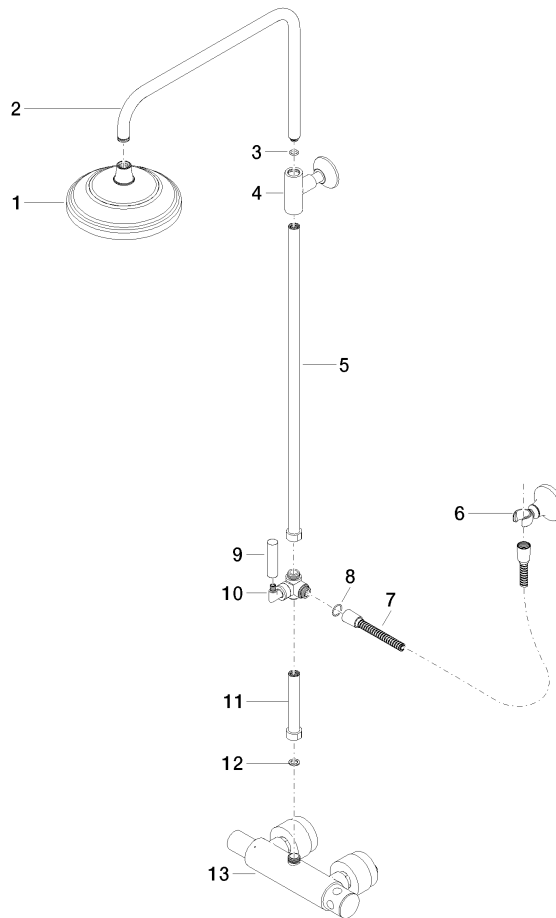

MADISON Showerpipe with shower thermostat without hand shower - Brushed
Durabronz (23kt Gold)

MADISON

34 459 360
Parts for other
finishes can be found
here: [Chrome](#)

MADISON Showerpipe with shower thermostat without hand shower - Brushed Durabronz (23kt Gold)

MADISON

34 459 360

Spare parts list

No.	Item Number	Name	Quantity used	Delivery time
1	04 12 05 038 01-28	shower	1	60
2	04 28 22 101 20-28	spout	1	20
3	90 14 10 011 00 90	seal	1	2
4	90 17 11 037 01-28	holder	1	-
Spare part can no longer be ordered, please order the replacement item				
5	90 28 22 104 00-28	pipe	1	-
Spare part can no longer be ordered, please order the replacement item				
6	90 17 09 045 01-28	diverter	1	-
Spare part can no longer be ordered, please order the replacement item				
7	09 30 30 064-28	screw	1	20
8	09 18 20 011-28	base	1	20
9	09 28 22 013 90	pipe	1	2
10	11 170 370-28	MADISON Lever insert - Brushed Durabronz (23kt Gold)	1	20
11	09 30 30 062-28	screw	1	20
12	09 14 10 122 90	seal	1	2
13	28 104 970-28	Metal shower hose 1/2" x 1/2" x 1250 mm - Brushed Durabronz (23kt Gold)	1	10
14	28 050 410-28	holder	1	60
15	90 28 22 103 00-28	pipe	1	-
Spare part can no longer be ordered, please order the replacement item				
16	90 14 20 002 00 90	seal	1	2
17	04 17 01 044 01-28	fitting	1	20