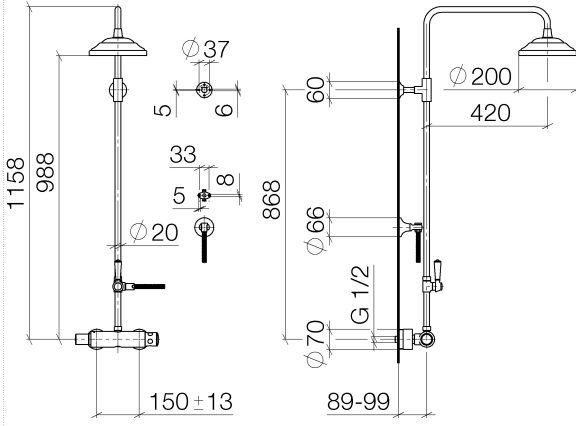

**MADISON Showerpipe with shower thermostat without hand shower - Brushed Durabron (23kt Gold)**

MADISON

34 459 360

- shower with fixed riser projection 420mm
- rain shower Ø 200 mm
- rain shower with anti-scale system
- max. rainshower flow 14 l/min
- Function from: 8 l/min
- rotary diverter for fixed-riser shower/hand shower
- height of fittings up to rain shower (bottom edge) 985mm
- height of fittings up to top edge of elbow 1160mm
- two-part push-on rosette Ø 65 mm
- rosette for shower holder Ø 65mm
- rosette for wall mounting Ø 60mm
- gauge 150 mm - 13 mm
- metal shower hose 1250mm with integrated anti-twist protection
- 1/2" connection
- Pipe diameter 20 mm

Intrinsic protection against back flow.

NOTE: The handles must be ordered separately from the fittings!

34 459 360  
1:10

**Flow rate chart**

**Certificates**

LGA\_38665.

MADISON Showerpipe with shower thermostat without hand shower - Brushed  
Durabronz (23kt Gold)

## Spare parts list

No.	Item Number	Name	Quantity used	Delivery time
1	04 12 05 038 01-28	shower	1	60
2	04 28 22 101 20-28	spout	1	20
3	90 14 10 011 00 90	seal	1	2
4	90 17 11 037 01-28	holder	1	-
Spare part can no longer be ordered, please order the replacement item				
5	90 28 22 104 00-28	pipe	1	-
Spare part can no longer be ordered, please order the replacement item				
6	90 17 09 045 01-28	diverter	1	-
Spare part can no longer be ordered, please order the replacement item				
7	09 30 30 064-28	screw	1	20
8	09 18 20 011-28	base	1	20
9	09 28 22 013 90	pipe	1	2
10	11 170 370-28	MADISON Lever insert - Brushed Durabronz (23kt Gold)	1	20
11	09 30 30 062-28	screw	1	20
12	09 14 10 122 90	seal	1	2
13	28 104 970-28	Metal shower hose 1/2" x 1/2" x 1250 mm - Brushed Durabronz (23kt Gold)	1	10
14	28 050 410-28	holder	1	60
15	90 28 22 103 00-28	pipe	1	-
Spare part can no longer be ordered, please order the replacement item				
16	90 14 20 002 00 90	seal	1	2
17	04 17 01 044 01-28	fitting	1	20