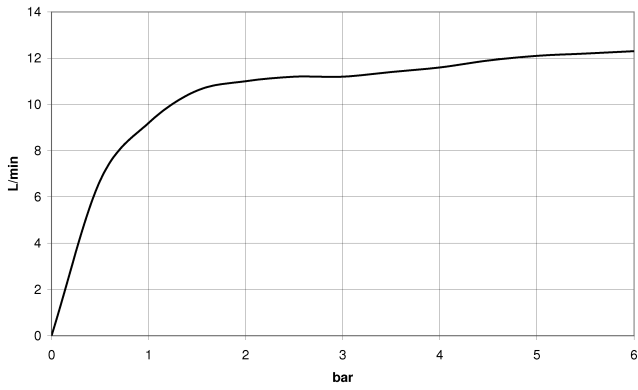

34 459 360

- shower with fixed riser projection 420mm
- rain shower Ø 200 mm
- rain shower with anti-scale system
- max. rainshower flow 14 l/min
- Function from: 8 l/min
- rotary diverter for fixed-riser shower/hand shower
- height of fittings up to rain shower (bottom edge) 985mm
- height of fittings up to top edge of elbow 1160mm
- two-part push-on rosette Ø 65 mm
- rosette for shower holder Ø 65mm
- rosette for wall mounting Ø 60mm
- gauge 150 mm - 13 mm
- metal shower hose 1250mm with integrated anti-twist protection
- 1/2" connection
- Pipe diameter 20 mm

34 459 360

1:10

**Flow rate chart**

**Codes & Standards**

DIN 4109

ISO 3822

Ü-Zeichen

MADISON Showerpipe with shower thermostat without hand shower -