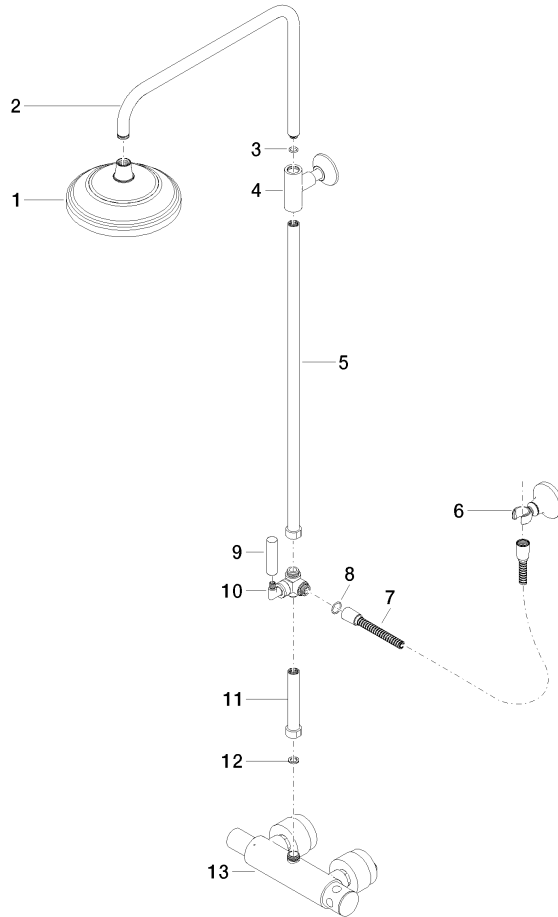

34 459 360

- shower with fixed riser projection 420mm
- rain shower Ø 200 mm
- rain shower with anti-scale system
- max. rainshower flow 14 l/min
- Function from: 8 l/min
- rotary diverter for fixed-riser shower/hand shower
- height of fittings up to rain shower (bottom edge) 985mm
- height of fittings up to top edge of elbow 1160mm
- two-part push-on rosette Ø 65 mm
- rosette for shower holder Ø 65mm
- rosette for wall mounting Ø 60mm
- gauge 150 mm - 13 mm
- metal shower hose 1250mm with integrated anti-twist protection
- 1/2" connection
- Pipe diameter 20 mm

34 459 360

1:10

**Flow rate chart**

**Codes & Standards**

DIN 4109

ISO 3822

Ü-Zeichen

MADISON Showerpipe with shower thermostat without hand shower -

---

MADISON

34 459 360

Certificates

---

LGA\_38

34 459 360

Parts for other finishes can be found here: [Chrome](#)

## Spare parts list