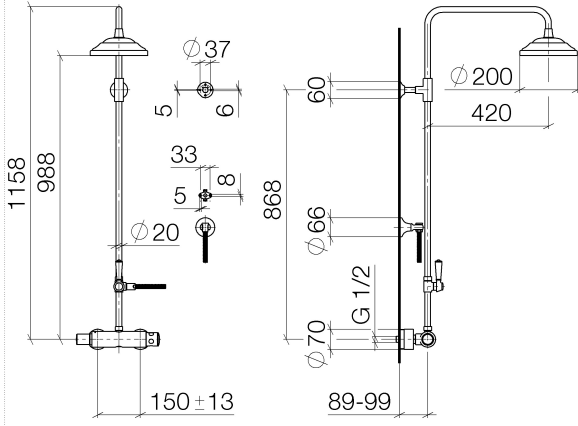

34 459 360

- shower with fixed riser projection 420mm
- rain shower Ø 200 mm
- rain shower with anti-scale system
- max. rainshower flow 14 l/min
- Function from: 8 l/min
- rotary diverter for fixed-riser shower/hand shower
- height of fittings up to rain shower (bottom edge) 985mm
- height of fittings up to top edge of elbow 1160mm
- two-part push-on rosette Ø 65 mm
- rosette for shower holder Ø 65mm
- rosette for wall mounting Ø 60mm
- gauge 150 mm - 13 mm
- metal shower hose 1250mm with integrated anti-twist protection
- 1/2" connection
- Pipe diameter 20 mm

This article does not include a hand shower!

Intrinsic protection against back flow.

NOTE: The handles must be ordered separately from the fittings!

		34 459 360-43
	Chrome	34 459 360-00
	Brushed Platinum	34 459 360-06
	Platinum	34 459 360-08
	Durabronze (23kt Gold)	34 459 360-09
	Brushed Durabronze (23kt Gold)	34 459 360-28
		34 459 360-39
	Brushed Bronze	34 459 360-42
	Brushed Bronze	34 459 360-42 0050
	Brushed Dark Platinum	34 459 360-99

34 459 360

1:10

**Flow rate chart**

**Codes & Standards**

DIN 4109

ISO 3822

Ü-Zeichen

MADISON Showerpipe with shower thermostat without hand shower -