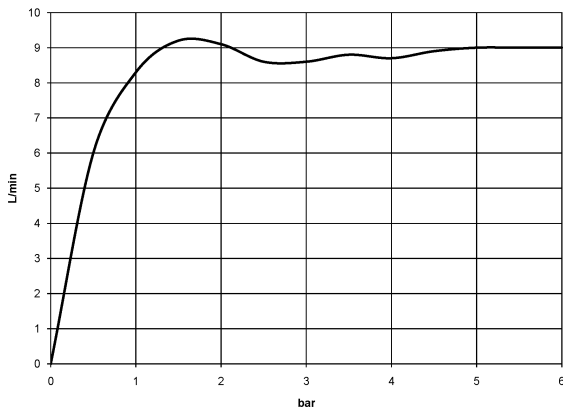

VAIA Shower pipe with shower thermostat without hand shower FlowReduce - Chrome

VAIA

34 459 809

- shower with fixed riser projection 452mm
- overhead shower: rain flow
- rain shower Ø 220 mm
- rain shower with anti-scale system
- max. rainshower flow 7 l/min
- Function from: 6 l/min
- rotary diverter with volume control and shut-off function
- slide-on rosettes Ø 70 mm
- height of fittings up to rain shower (bottom edge) 964mm
- height of fittings up to top edge of elbow 1267mm
- gauge 150 mm - 13 mm
- metal shower hose 1750mm with integrated anti-twist protection
- 1/2" connection
- slide bar
- Pipe diameter 23.5 mm
- This product can help a building meet the requirements of Green Building Rating Systems, e.g. LEED®, BREEAM®, DGNB
- WRAS 2204013

Flow rate chart

Certificates

WRAS_2204013. Belgaqua_24-006- LGA_38737.
27_8.

34 459 809

Spare parts list

No.	Item Number	Name	Quantity used	Delivery time
1	90 12 05 092 20-00	shower	1	10
2	04 28 22 346 00-00	pipe	1	10
3	09 14 10 008 90	seal	1	2
4	90 17 11 150 00-00	holder	1	10
5	28 322 970-00	Metal shower hose 1/2" x 3/8" x 1750 mm - Chrome	1	2
6	12 570 970-00	Slide unit - Chrome	1	10
7	90 28 22 349 00-00	pipe	1	10
8	04 17 01 250 00-00	connection	1	10
9	90 17 33 015 00-00	handle	1	10
10	90 14 20 026 00 90	seal	1	2
11	90 17 33 030 00-00	handle	1	10