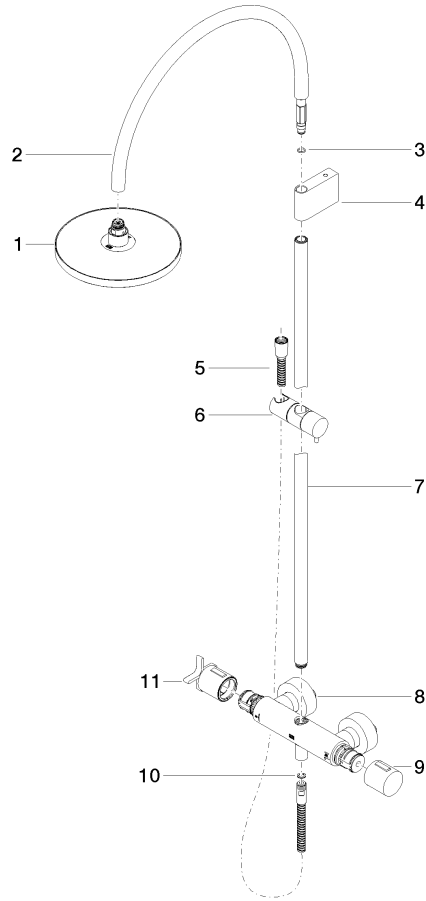

VAIA Shower pipe with shower thermostat without hand shower FlowReduce - Chrome

VAIA

34 459 809

- shower with fixed riser projection 452mm
- overhead shower: rain flow
- rain shower Ø 220 mm
- rain shower with anti-scale system
- max. rainshower flow 7 l/min
- Function from: 6 l/min
- rotary diverter with volume control and shut-off function
- slide-on rosettes Ø 70 mm
- height of fittings up to rain shower (bottom edge) 964mm
- height of fittings up to top edge of elbow 1267mm
- gauge 150 mm - 13 mm
- metal shower hose 1750mm with integrated anti-twist protection
- 1/2" connection
- slide bar
- Pipe diameter 23.5 mm
- This product can help a building meet the requirements of Green Building Rating Systems, e.g. LEED®, BREEAM®, DGNB
- WRAS 2204013

**This article does not include a hand shower!
Intrinsic protection against back flow.**

This article does not include a hand shower!

Intrinsic protection against back flow.

	Chrome	34 459 809-00
	Brushed Platinum	34 459 809-06
	Platinum	34 459 809-08
	Dark Chrome	34 459 809-19
	Brushed Durabrass (23kt Gold)	34 459 809-28
	Brushed Bronze	34 459 809-42
	Brushed Champagne (22kt Gold)	34 459 809-46
	Champagne (22kt Gold)	34 459 809-47
	Brushed Dark Platinum	34 459 809-99

Required miscellaneous

Hand shower - Chrome

28 016 979-00

Required miscellaneous

SERIES-VARIOUS Hand shower - Chrome

28 029 979-00

34 459 809

mm [inches]

Flow rate chart

Certificates

WRAS_2204013. Belgaqua_24-006- LGA_38737.
27_8.

34 459 809

Spare parts list

No.	Item Number	Name	Quantity used	Delivery time
1	90 12 05 092 20-00	shower	1	10
2	04 28 22 346 00-00	pipe	1	10
3	09 14 10 008 90	seal	1	2
4	90 17 11 150 00-00	holder	1	10
5	28 322 970-00	Metal shower hose 1/2" x 3/8" x 1750 mm - Chrome	1	2
6	12 570 970-00	Slide unit - Chrome	1	10
7	90 28 22 349 00-00	pipe	1	10
8	04 17 01 250 00-00	connection	1	10
9	90 17 33 015 00-00	handle	1	10
10	90 14 20 026 00 90	seal	1	2
11	90 17 33 030 00-00	handle	1	10