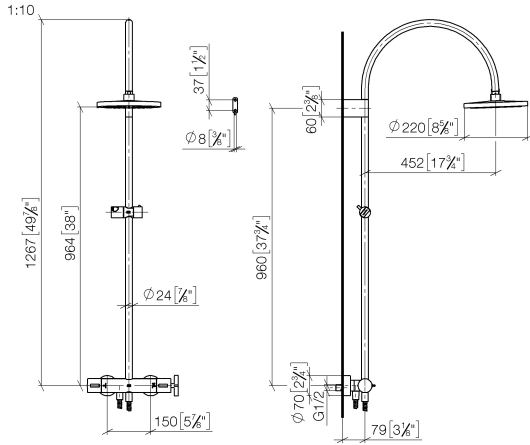

VAIA Shower pipe with shower thermostat without hand shower FlowReduce - Chrome

VAIA

34 459 809

- shower with fixed riser projection 452mm
- overhead shower: rain flow
- rain shower Ø 220 mm
- rain shower with anti-scale system
- max. rainshower flow 7 l/min
- Function from: 6 l/min
- rotary diverter with volume control and shut-off function
- slide-on rosettes Ø 70 mm
- height of fittings up to rain shower (bottom edge) 964mm
- height of fittings up to top edge of elbow 1267mm
- gauge 150 mm - 13 mm
- metal shower hose 1750mm with integrated anti-twist protection
- 1/2" connection
- slide bar
- Pipe diameter 23.5 mm
- This product can help a building meet the requirements of Green Building Rating Systems, e.g. LEED®, BREEAM®, DGNB
- WRAS 2204013

Required miscellaneous

Hand shower - Chrome

28 016 979-00

Required miscellaneous

SERIES-VARIOUS Hand shower - Chrome

28 029 979-00

34 459 809

mm [inches]

Flow rate chart

Certificates

WRAS_2204013. Belgaqua_24-006- LGA_38737.
27_8.

34 459 809

Spare parts list

No.	Item Number	Name	Quantity used	Delivery time
1	90 12 05 092 20-00	shower	1	10
2	04 28 22 346 00-00	pipe	1	10
3	09 14 10 008 90	seal	1	2
4	90 17 11 150 00-00	holder	1	10
5	28 322 970-00	Metal shower hose 1/2" x 3/8" x 1750 mm - Chrome	1	2
6	12 570 970-00	Slide unit - Chrome	1	10
7	90 28 22 349 00-00	pipe	1	10
8	04 17 01 250 00-00	connection	1	10
9	90 17 33 015 00-00	handle	1	10
10	90 14 20 026 00 90	seal	1	2
11	90 17 33 030 00-00	handle	1	10