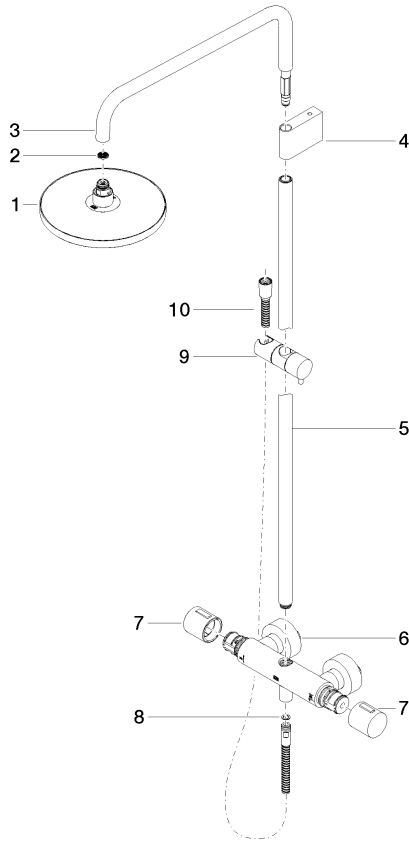

Showerpipe with shower thermostat without hand shower FlowReduce - Light Gold

IMO

34 459 979

Product version from 4/1/2024

Parts for other finishes can be found here: [Chrome](#)