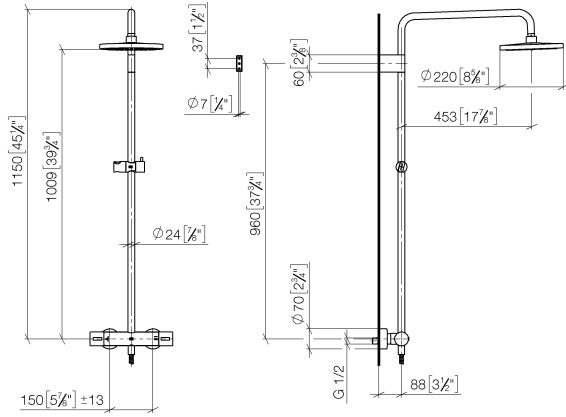

Showerpipe with shower thermostat without hand shower FlowReduce - Light Gold

IMO

34 459 979

Fits: IMO, LULU, TARA, LISSÉ, VAIA, META

- shower with fixed riser projection 453mm
- overhead shower: rain flow
- rain shower Ø 220 mm
- rain shower with anti-scale system
- max. rainshower flow 7 l/min
- rotary diverter with volume control and shut-off function
- slide-on rosettes Ø 70 mm
- height of fittings up to rain shower (bottom edge) 1009mm
- height of fittings up to top edge of elbow 1150mm
- gauge 150 mm - 13 mm
- metal shower hose 1750mm with integrated anti-twist protection
- 1/2" connection
- slide bar
- Pipe diameter 23.5 mm
- quick clearing
- This product can help a building meet the requirements of Green Building Rating Systems, e.g. LEED®, BREEAM®, DGNB
- WRAS 2204013

Showerpipe with shower thermostat without hand shower FlowReduce - Light Gold

34 459 979
mm [inches]
1:10

Flow rate chart

Codes & Standards

DIN 4109

ISO 3822

Scottish Water
Byelaws

UK Water Supply
Regulations