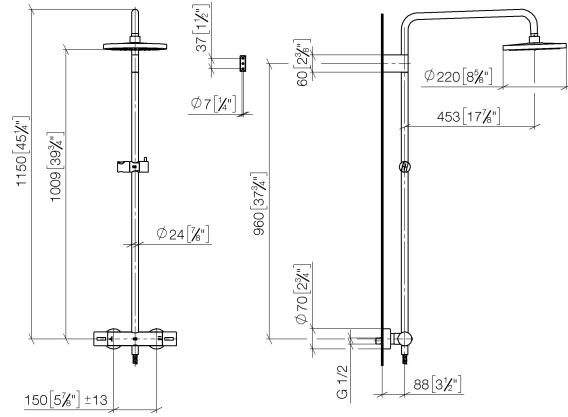

Showerpipe with shower thermostat without hand shower FlowReduce - Brushed Light Gold

34 459 979 Product version from 4/1/2024

- shower with fixed riser projection 453mm
- overhead shower: rain flow
- rain shower Ø 220 mm
- rain shower with anti-scale system
- max. rainshower flow 7 l/min
- rotary diverter with volume control and shut-off function
- slide-on rosettes Ø 70 mm
- height of fittings up to rain shower (bottom edge) 1009mm
- height of fittings up to top edge of elbow 1150mm
- gauge 150 mm - 13 mm
- metal shower hose 1750mm with integrated anti-twist protection
- 1/2" connection
- slide bar
- Pipe diameter 23.5 mm
- quick clearing
- This product can help a building meet the requirements of Green Building Rating Systems, e.g. LEED®, BREEAM®, DGNB
- WRAS

	SERIES-VARIOUS Hand shower FlowReduce - Brushed Light Gold	28 029 979-27 0010
--	---	-----------------------

Showerpipe with shower thermostat without hand shower FlowReduce - Brushed Light Gold

34 459 979 Product version from 4/1/2024

Showerpipe with shower thermostat without hand shower FlowReduce - Brushed Light Gold

34 459 979 Product version from 4/1/2024

mm [inches]

1:10

Flow rate chart

Codes & Standards

DIN 4109

ISO 3822

No.	Item Number	Name	Quantity used	Delivery time
1	90 12 05 092 20-27	shower	1	30
2	09 23 01 039 90	sieve	1	2
3	90 28 22 348 00-27	pipe	1	30
4	90 17 11 150 00-27	holder	1	30
5	90 28 22 349 00-27	pipe	1	30
6	04 17 01 250 00-27	connection	1	60
7	90 17 33 015 00-27	handle	2	30
8	90 14 20 026 00 90	seal	1	2
9	12 570 970-27	Slide unit - Brushed Light Gold	1	30
10	28 322 970-27	Metal shower hose 1/2" x 3/8" x 1750 mm - Brushed Light Gold	1	30