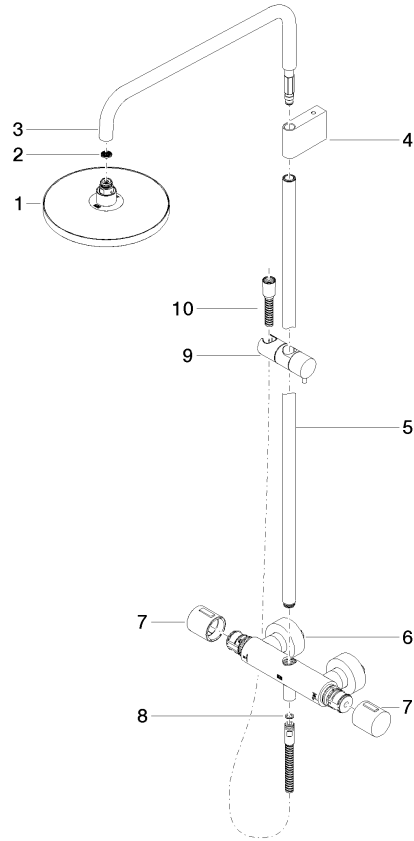

Showerpipe with shower thermostat without hand shower FlowReduce - Brushed Light Gold

34 459 979 Product version from 4/1/2024

Parts for other
finishes can be found
here: [Chrome](#)

Spare parts list

No.	Item Number	Name	Quantity used	Delivery time
1	90 12 05 092 20-27	shower	1	30
2	09 23 01 039 90	sieve	1	2
3	90 28 22 348 00-27	pipe	1	30
4	90 17 11 150 00-27	holder	1	30
5	90 28 22 349 00-27	pipe	1	30
6	04 17 01 250 00-27	connection	1	60
7	90 17 33 015 00-27	handle	2	30
8	90 14 20 026 00 90	seal	1	2
9	12 570 970-27	Slide unit - Brushed Light Gold	1	30
10	28 322 970-27	Metal shower hose 1/2" x 3/8" x 1750 mm - Brushed Light Gold	1	30