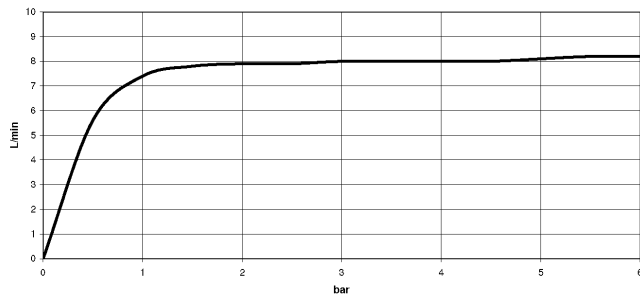

Showerpipe with shower thermostat without hand shower FlowReduce - Brushed Light Gold

34 459 979 Product version from 4/1/2024

mm [inches]

1:10

Flow rate chart

Codes & Standards

DIN 4109

ISO 3822