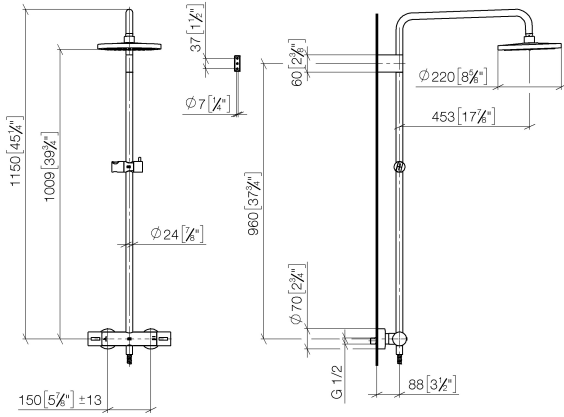

**Showerpipe with shower thermostat without hand shower FlowReduce -  
Brushed Bronze**

IMO

34 459 979

Fits: IMO, LULU, TARA, LISSÉ, VAIA, META

- shower with fixed riser projection 453mm
- overhead shower: rain flow
- rain shower Ø 220 mm
- rain shower with anti-scale system
- max. rainshower flow 7 l/min
- rotary diverter with volume control and shut-off function
- slide-on rosettes Ø 70 mm
- height of fittings up to rain shower (bottom edge) 1009mm
- height of fittings up to top edge of elbow 1150mm
- gauge 150 mm - 13 mm
- metal shower hose 1750mm with integrated anti-twist protection
- 1/2" connection
- slide bar
- Pipe diameter 23.5 mm
- quick clearing
- This product can help a building meet the requirements of Green Building Rating Systems, e.g. LEED®, BREEAM®, DGNB
- WRAS 2204013

34 459 979  
mm [inches]  
1:10

**Flow rate chart**

**Codes & Standards**

DIN 4109

ISO 3822

Scottish Water  
Byelaws

UK Water Supply  
Regulations

**Ü-Zeichen**