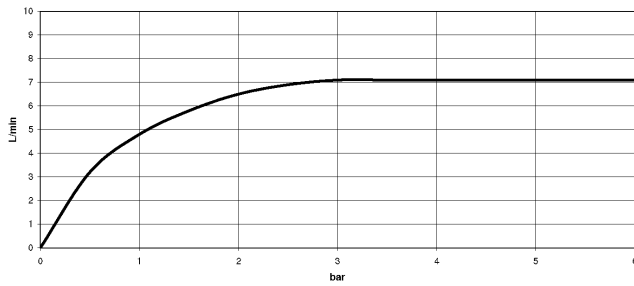

34 459 979  
mm [inches]  
1:10

**Flow rate chart**

**Codes & Standards**

DIN 4109

ISO 3822

Scottish Water  
Byelaws

UK Water Supply  
Regulations

**Ü-Zeichen**