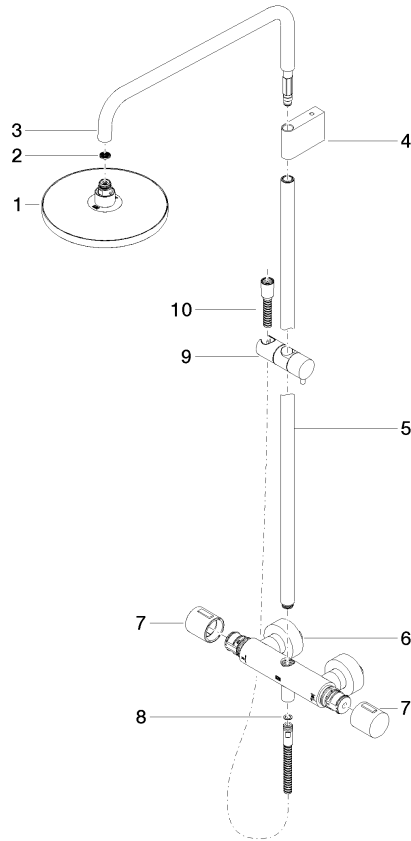

Showerpipe with shower thermostat without hand shower FlowReduce - Brushed Bronze

IMO

34 459 979

Product version from 4/1/2024

Parts for other
finishes can be found
here: [Chrome](#)