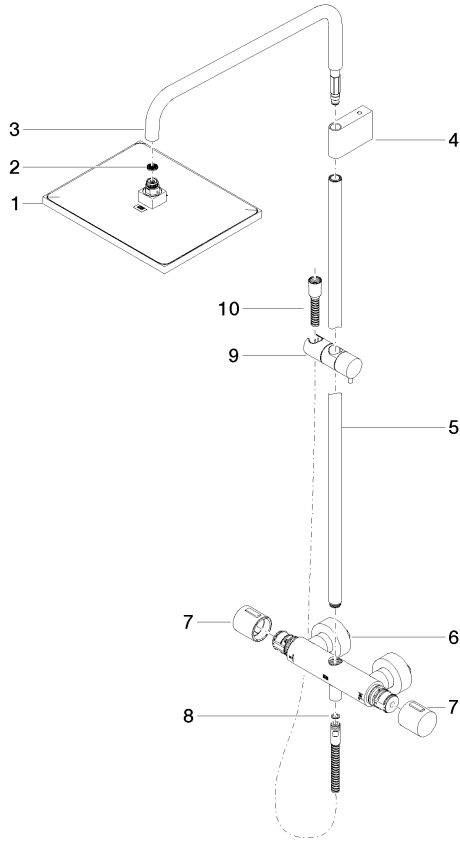

## Showerpipe with shower thermostat without hand shower - Brushed Platinum

34 459 980 Product version from 6/1/2024

- shower with fixed riser projection 453mm
- overhead shower: rain flow
- rain shower 300 x 240mm
- rain shower with anti-scale system
- max. rainshower flow 20 l/min
- Function from: 12 l/min
- rotary diverter with volume control and shut-off function
- slide-on rosettes Ø 70 mm
- height of fittings up to rain shower (bottom edge) 1009mm
- height of fittings up to top edge of elbow 1150mm
- gauge 150 mm - 13 mm
- metal shower hose 1750mm with integrated anti-twist protection
- 1/2" connection
- slide bar
- Pipe diameter 23.5 mm
- quick clearing
- WRAS

## Showerpipe with shower thermostat without hand shower - Brushed Platinum

---

34 459 980 Product version from 6/1/2024

## Showerpipe with shower thermostat without hand shower - Brushed Platinum

34 459 980 Product version from 6/1/2024

Parts for other finishes can be found here: [Chrome](#)

### Spare parts list

No.	Item Number	Name	Quantity used	Delivery time
1	04 12 05 063 00-06	shower	1	10
2	09 23 01 039 90	sieve	1	2
3	90 28 22 348 00-06	pipe	1	10
4	90 17 11 150 00-06	holder	1	10
5	90 28 22 349 00-06	pipe	1	10
6	04 17 01 250 00-06	connection	1	10
7	90 17 33 015 00-06	handle	2	10
8	90 14 20 026 00 90	seal	1	2
9	12 570 970-06	Slide unit - Brushed Platinum	1	10
10	28 322 970-06	Metal shower hose 1/2" x 3/8" x 1750 mm - Brushed Platinum	1	2