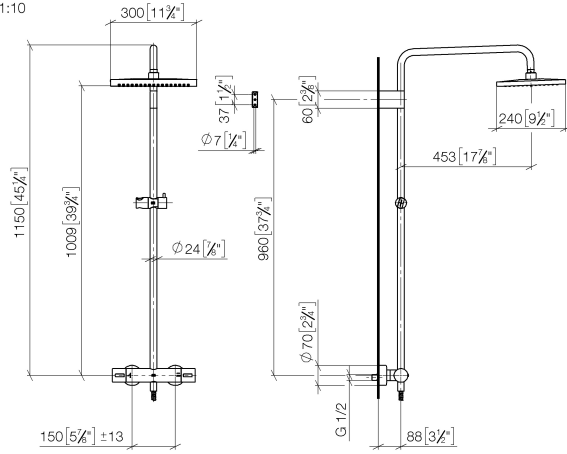

## Showerpipe with shower thermostat without hand shower - Brushed Platinum

34 459 980 Product version from 6/1/2024

mm [inches]  
1:10