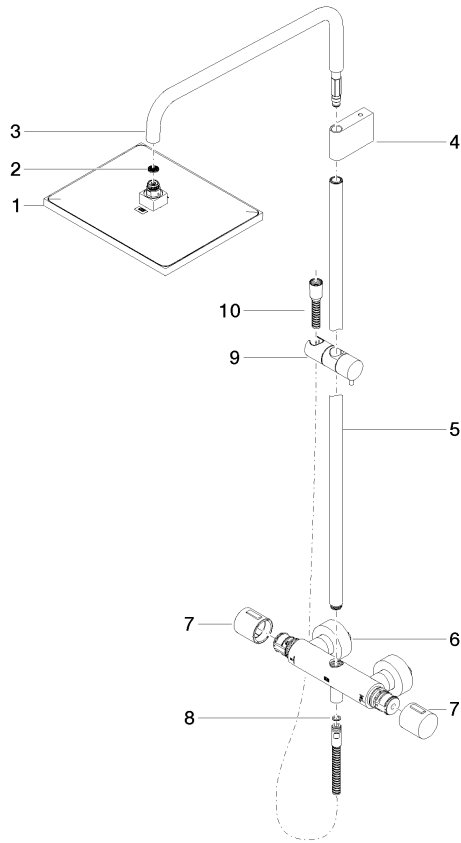

## Showerpipe with shower thermostat without hand shower - Brushed Light Gold

34 459 980 Product version from 6/1/2024

- shower with fixed riser projection 453mm
- overhead shower: rain flow
- rain shower 300 x 240mm
- rain shower with anti-scale system
- max. rainshower flow 20 l/min
- Function from: 12 l/min
- rotary diverter with volume control and shut-off function
- slide-on rosettes Ø 70 mm
- height of fittings up to rain shower (bottom edge) 1009mm
- height of fittings up to top edge of elbow 1150mm
- gauge 150 mm - 13 mm
- metal shower hose 1750mm with integrated anti-twist protection
- 1/2" connection
- slide bar
- Pipe diameter 23.5 mm
- quick clearing
- WRAS

## Showerpipe with shower thermostat without hand shower - Brushed Light Gold

---

34 459 980 Product version from 6/1/2024

### Spare parts list

No.	Item Number	Name	Quantity used	Delivery time
1	04 12 05 063 00-27	shower	1	60
2	09 23 01 039 90	sieve	1	2
3	90 28 22 348 00-27	pipe	1	30
4	90 17 11 150 00-27	holder	1	30
5	90 28 22 349 00-27	pipe	1	30
6	04 17 01 250 00-27	connection	1	60
7	90 17 33 015 00-27	handle	2	30
8	90 14 20 026 00 90	seal	1	2
9	12 570 970-27	Slide unit - Brushed Light Gold	1	30
10	28 322 970-27	Metal shower hose 1/2" x 3/8" x 1750 mm - Brushed Light Gold	1	30