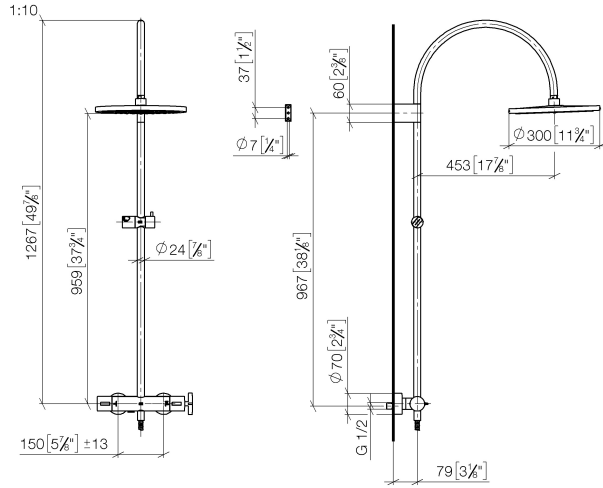

**VAIA Shower pipe with shower thermostat without hand shower - Brushed Champagne (22kt Gold)**

34 460 809

- shower with fixed riser projection 452mm
- overhead shower: rain flow
- rain shower Ø 300 mm
- rain shower with anti-scale system
- max. rainshower flow 14 l/min
- Function from: 10 l/min
- rotary diverter with volume control and shut-off function
- slide-on rosettes Ø 70 mm
- height of fittings up to rain shower (bottom edge) 964mm
- height of fittings up to top edge of elbow 1267mm
- gauge 150 mm - 13 mm
- metal shower hose 1750mm with integrated anti-twist protection
- 1/2" connection
- slide bar
- Pipe diameter 23.5 mm

This article does not include a hand shower!  
Intrinsic protection against back flow.

	Brushed Champagne (22kt Gold)	34 460 809-46
	Chrome	34 460 809-00
	Brushed Platinum	34 460 809-06
	Platinum	34 460 809-08
	Dark Chrome	34 460 809-19
	Brushed Durabronze (23kt Gold)	34 460 809-28
	Brushed Bronze	34 460 809-42
	Champagne (22kt Gold)	34 460 809-47
	Brushed Dark Platinum	34 460 809-99

**VAIA Shower pipe with shower thermostat without hand shower - Brushed  
Champagne (22kt Gold)**

34 460 809

mm [inches]

**Flow rate chart**

**Codes & Standards**

DIN 4109

EN 1717

ISO 3822

34 460 809  
Parts for other finishes can be found here: [Chrome](#)

**Spare parts list**

No.	Item Number	Name	Quantity used	Delivery time
1	04 12 05 091 00-46	shower	1	30
2	04 28 22 346 00-46	pipe	1	60
3	09 14 10 008 90	seal	1	2
4	90 17 11 150 00-46	holder	1	30
5	28 322 970-46	Metal shower hose 1/2" x 3/8" x 1750 mm - Brushed Champagne (22kt Gold)	1	30
6	12 570 970-46	Slide unit - Brushed Champagne (22kt Gold)	1	30
7	90 28 22 349 00-46	pipe	1	30
8	04 17 01 250 00-46	connection	1	60
9	90 17 33 015 00-46	handle	1	30
10	90 14 20 026 00 90	seal	1	2
11	90 17 33 030 00-46	handle	1	30