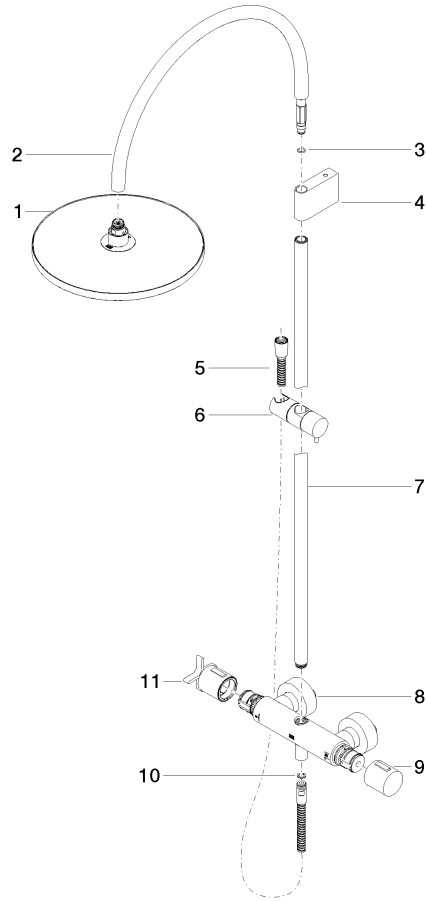

**VAIA Shower pipe with shower thermostat without hand shower - Brushed Champagne (22kt Gold)**

34 460 809

- shower with fixed riser projection 452mm
- overhead shower: rain flow
- rain shower Ø 300 mm
- rain shower with anti-scale system
- max. rainshower flow 14 l/min
- Function from: 10 l/min
- rotary diverter with volume control and shut-off function
- slide-on rosettes Ø 70 mm
- height of fittings up to rain shower (bottom edge) 964mm
- height of fittings up to top edge of elbow 1267mm
- gauge 150 mm - 13 mm
- metal shower hose 1750mm with integrated anti-twist protection
- 1/2" connection
- slide bar
- Pipe diameter 23.5 mm

**VAIA Shower pipe with shower thermostat without hand shower - Brushed  
Champagne (22kt Gold)**

34 460 809

mm [inches]

**Flow rate chart**

**Codes & Standards**

DIN 4109

EN 1717

ISO 3822

Ü-Zeichen

VAIA Shower pipe with shower thermostat without hand shower - Brushed  
Champagne (22kt Gold)

---

34 460 809

Certificates

---

Belgaqua\_24-006-2 LGA\_38

**VAIA Shower pipe with shower thermostat without hand shower - Brushed Champagne (22kt Gold)**

34 460 809  
Parts for other finishes can be found here: [Chrome](#)

**Spare parts list**

No.	Item Number	Name	Quantity used	Delivery time
1	04 12 05 091 00-46	shower	1	30
2	04 28 22 346 00-46	pipe	1	60
3	09 14 10 008 90	seal	1	2
4	90 17 11 150 00-46	holder	1	30
5	28 322 970-46	Metal shower hose 1/2" x 3/8" x 1750 mm - Brushed Champagne (22kt Gold)	1	30
6	12 570 970-46	Slide unit - Brushed Champagne (22kt Gold)	1	30
7	90 28 22 349 00-46	pipe	1	30
8	04 17 01 250 00-46	connection	1	60
9	90 17 33 015 00-46	handle	1	30
10	90 14 20 026 00 90	seal	1	2
11	90 17 33 030 00-46	handle	1	30