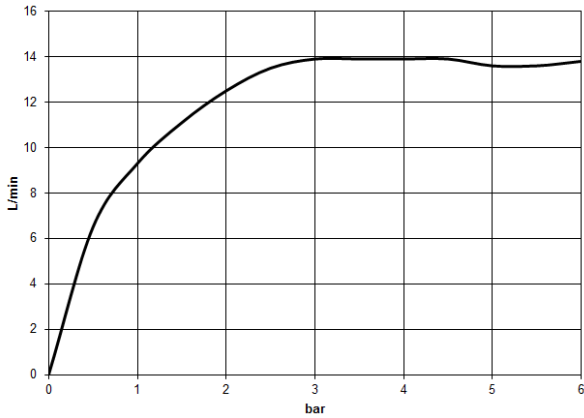

Showerpipe with shower thermostat without hand shower - Light Gold

34 460 979

mm [inches]
1:10

Flow rate chart

Codes & Standards

DIN 4109

ISO 3822

Scottish Water
Byelaws