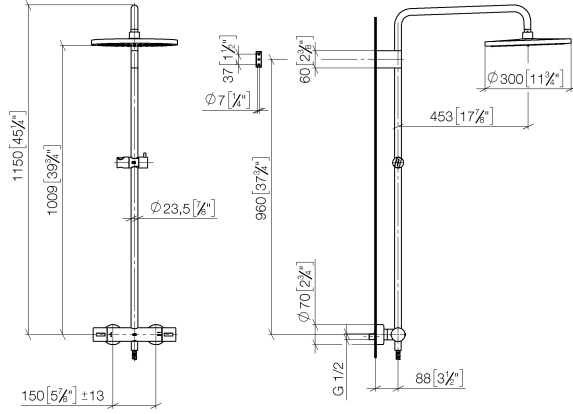

Showerpipe with shower thermostat without hand shower - Light Gold

34 460 979

- shower with fixed riser projection 453mm
- overhead shower: rain flow
- rain shower Ø 300 mm
- rain shower with anti-scale system
- max. rainshower flow 14 l/min
- Function from: 10 l/min
- rotary diverter with volume control and shut-off function
- slide-on rosettes Ø 70 mm
- height of fittings up to rain shower (bottom edge) 1009mm
- height of fittings up to top edge of elbow 1150mm
- gauge 150 mm - 13 mm
- metal shower hose 1750mm with integrated anti-twist protection
- 1/2" connection
- slide bar
- Pipe diameter 23.5 mm
- quick clearing
- WRAS

Showerpipe with shower thermostat without hand shower - Light Gold

34 460 979

mm [inches]
1:10

Flow rate chart

Codes & Standards

DIN 4109

ISO 3822

Scottish Water
Byelaws