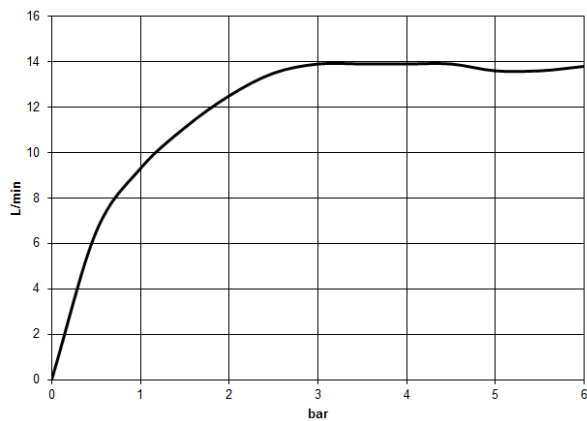

Showerpipe with shower thermostat without hand shower - Brushed Light Gold

34 460 979 Product version from 4/1/2024

mm [inches]
1:10

Flow rate chart

Codes & Standards

DIN 4109

ISO 3822

Scottish Water
Byelaws