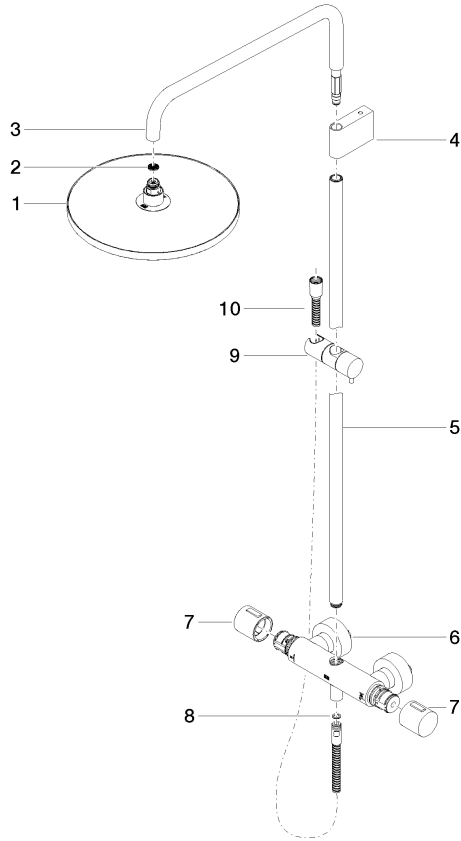

Showerpipe with shower thermostat without hand shower - Brushed Light Gold

34 460 979 Product version from 4/1/2024

- shower with fixed riser projection 453mm
- overhead shower: rain flow
- rain shower Ø 300 mm
- rain shower with anti-scale system
- max. rainshower flow 14 l/min
- Function from: 10 l/min
- rotary diverter with volume control and shut-off function
- slide-on rosettes Ø 70 mm
- height of fittings up to rain shower (bottom edge) 1009mm
- height of fittings up to top edge of elbow 1150mm
- gauge 150 mm - 13 mm
- metal shower hose 1750mm with integrated anti-twist protection
- 1/2" connection
- slide bar
- Pipe diameter 23.5 mm
- quick clearing
- WRAS

Showerpipe with shower thermostat without hand shower - Brushed Light Gold

34 460 979 Product version from 4/1/2024

mm [inches]
1:10

Flow rate chart

Codes & Standards

DIN 4109

ISO 3822

Scottish Water
Byelaws

UK Water Supply
Regulations

Ü-Zeichen

Showerpipe with shower thermostat without hand shower - Brushed Light Gold

34 460 979 Product version from 4/1/2024

Certificates

WRAS_2204

LGA_38

Showerpipe with shower thermostat without hand shower - Brushed Light Gold

34 460 979 Product version from 4/1/2024

Parts for other finishes can be found here: [Chrome](#)

Spare parts list

No.	Item Number	Name	Quantity used	Delivery time
1	04 12 05 091 00-27	shower	1	60
2	09 23 01 039 90	sieve	1	2
3	90 28 22 348 00-27	pipe	1	30
4	90 17 11 150 00-27	holder	1	30
5	90 28 22 349 00-27	pipe	1	30
6	04 17 01 250 00-27	connection	1	60
7	90 17 33 015 00-27	handle	2	30
8	90 14 20 026 00 90	seal	1	2
9	12 570 970-27	Slide unit - Brushed Light Gold	1	30
10	28 322 970-27	Metal shower hose 1/2" x 3/8" x 1750 mm - Brushed Light Gold	1	30