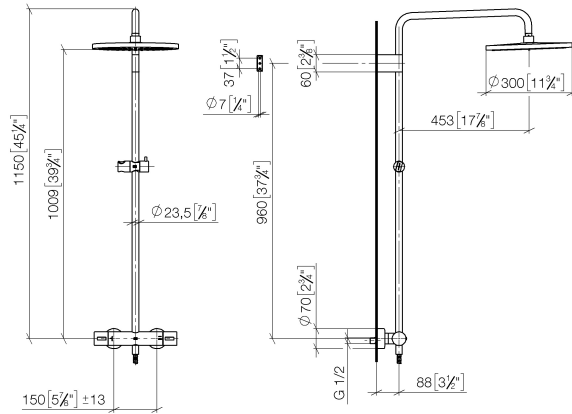

Showerpipe with shower thermostat without hand shower - Brushed Light Gold

34 460 979 Product version from 4/1/2024

- shower with fixed riser projection 453mm
- overhead shower: rain flow
- rain shower Ø 300 mm
- rain shower with anti-scale system
- max. rainshower flow 14 l/min
- Function from: 10 l/min
- rotary diverter with volume control and shut-off function
- slide-on rosettes Ø 70 mm
- height of fittings up to rain shower (bottom edge) 1009mm
- height of fittings up to top edge of elbow 1150mm
- gauge 150 mm - 13 mm
- metal shower hose 1750mm with integrated anti-twist protection
- 1/2" connection
- slide bar
- Pipe diameter 23.5 mm
- quick clearing
- WRAS

Required miscellaneous

	SERIES-VARIOUS Hand shower - Brushed Light Gold	28 029 979-27
--	--	---------------

Showerpipe with shower thermostat without hand shower - Brushed Light Gold

34 460 979 Product version from 4/1/2024

Showerpipe with shower thermostat without hand shower - Brushed Light Gold

34 460 979 Product version from 4/1/2024

mm [inches]
1:10

Flow rate chart

Codes & Standards

DIN 4109

ISO 3822

Scottish Water
Byelaws

34 460 979 Product version from 4/1/2024

Parts for other finishes can be found here: [Chrome](#)

Spare parts list

No.	Item Number	Name	Quantity used	Delivery time
1	04 12 05 091 00-27	shower	1	60
2	09 23 01 039 90	sieve	1	2
3	90 28 22 348 00-27	pipe	1	30
4	90 17 11 150 00-27	holder	1	30
5	90 28 22 349 00-27	pipe	1	30
6	04 17 01 250 00-27	connection	1	60
7	90 17 33 015 00-27	handle	2	30
8	90 14 20 026 00 90	seal	1	2
9	12 570 970-27	Slide unit - Brushed Light Gold	1	30
10	28 322 970-27	Metal shower hose 1/2" x 3/8" x 1750 mm - Brushed Light Gold	1	30