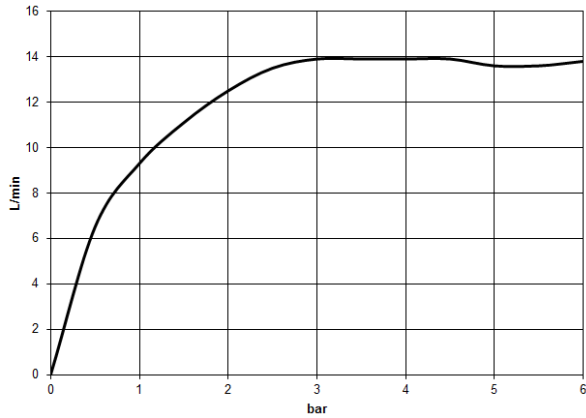

Showerpipe with shower thermostat without hand shower - Brushed Champagne (22kt Gold)

34 460 979 Product version from 4/1/2024

- shower with fixed riser projection 453mm
- overhead shower: rain flow
- rain shower Ø 300 mm
- rain shower with anti-scale system
- max. rainshower flow 14 l/min
- Function from: 10 l/min
- rotary diverter with volume control and shut-off function
- slide-on rosettes Ø 70 mm
- height of fittings up to rain shower (bottom edge) 1009mm
- height of fittings up to top edge of elbow 1150mm
- gauge 150 mm - 13 mm
- metal shower hose 1750mm with integrated anti-twist protection
- 1/2" connection
- slide bar
- Pipe diameter 23.5 mm
- quick clearing
- WRAS

Showerpipe with shower thermostat without hand shower - Brushed Champagne (22kt Gold)

34 460 979 Product version from 4/1/2024
mm [inches]
1:10

Flow rate chart

Codes & Standards

DIN 4109

EN 1111

ISO 3822

Scottish Water
Byelaws