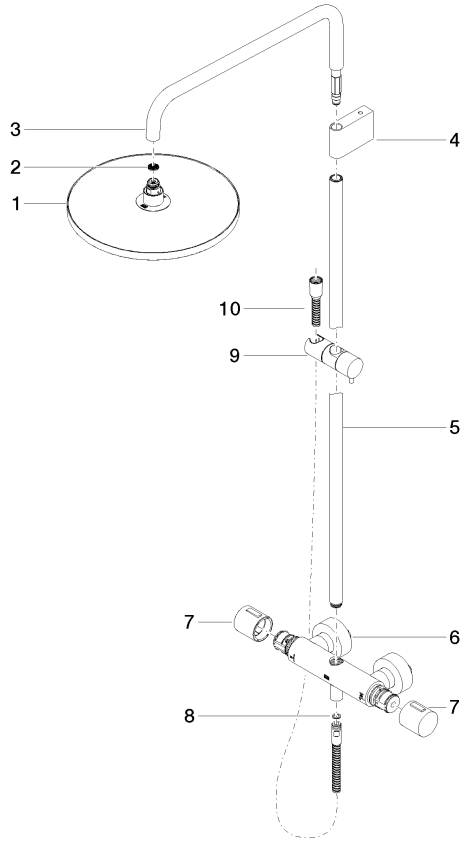

Showerpipe with shower thermostat without hand shower - Brushed Champagne (22kt Gold)

34 460 979 Product version from 4/1/2024

- shower with fixed riser projection 453mm
- overhead shower: rain flow
- rain shower Ø 300 mm
- rain shower with anti-scale system
- max. rainshower flow 14 l/min
- Function from: 10 l/min
- rotary diverter with volume control and shut-off function
- slide-on rosettes Ø 70 mm
- height of fittings up to rain shower (bottom edge) 1009mm
- height of fittings up to top edge of elbow 1150mm
- gauge 150 mm - 13 mm
- metal shower hose 1750mm with integrated anti-twist protection
- 1/2" connection
- slide bar
- Pipe diameter 23.5 mm
- quick clearing
- WRAS

Showerpipe with shower thermostat without hand shower - Brushed Champagne (22kt Gold)

34 460 979 Product version from 4/1/2024
mm [inches]
1:10

Flow rate chart

Codes & Standards

DIN 4109

EN 1111

ISO 3822

Scottish Water
Byelaws

UK Water Supply
Regulations

Ü-Zeichen

Showerpipe with shower thermostat without hand shower - Brushed Champagne (22kt Gold)

34 460 979 Product version from 4/1/2024

Certificates

DVGW_DW-
6509DN0

WRAS_2204

LGA_38

Showerpipe with shower thermostat without hand shower - Brushed Champagne (22kt Gold)

34 460 979 Product version from 4/1/2024

Parts for other finishes can be found here: [Chrome](#)

Spare parts list

No.	Item Number	Name	Quantity used	Delivery time
1	04 12 05 091 00-46	shower	1	30
2	09 23 01 039 90	sieve	1	2
3	90 28 22 348 00-46	pipe	1	30
4	90 17 11 150 00-46	holder	1	30
5	90 28 22 349 00-46	pipe	1	30
6	04 17 01 250 00-46	connection	1	60
7	90 17 33 015 00-46	handle	2	30
8	90 14 20 026 00 90	seal	1	2
9	12 570 970-46	Slide unit - Brushed Champagne (22kt Gold)	1	30
10	28 322 970-46	Metal shower hose 1/2" x 3/8" x 1750 mm - Brushed Champagne (22kt Gold)	1	30