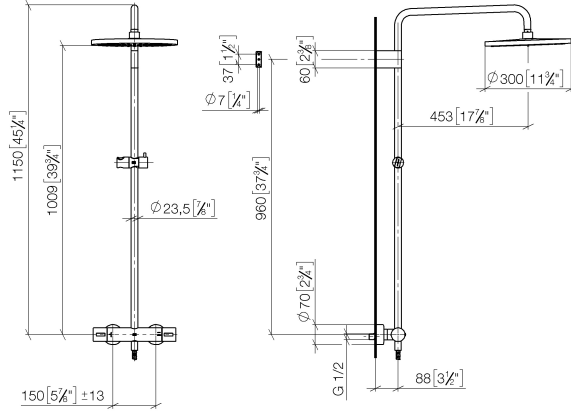

Showerpipe with shower thermostat without hand shower - Brushed Champagne (22kt Gold)

34 460 979 Product version from 4/1/2024

- shower with fixed riser projection 453mm
- overhead shower: rain flow
- rain shower Ø 300 mm
- rain shower with anti-scale system
- max. rainshower flow 14 l/min
- Function from: 10 l/min
- rotary diverter with volume control and shut-off function
- slide-on rosettes Ø 70 mm
- height of fittings up to rain shower (bottom edge) 1009mm
- height of fittings up to top edge of elbow 1150mm
- gauge 150 mm - 13 mm
- metal shower hose 1750mm with integrated anti-twist protection
- 1/2" connection
- slide bar
- Pipe diameter 23.5 mm
- quick clearing
- WRAS

Showerpipe with shower thermostat without hand shower - Brushed Champagne (22kt Gold)

34 460 979 Product version from 4/1/2024
mm [inches]
1:10

Flow rate chart

Codes & Standards

DIN 4109

EN 1111

ISO 3822

Scottish Water
Byelaws

UK Water Supply
Regulations

Ü-Zeichen

Showerpipe with shower thermostat without hand shower - Brushed Champagne (22kt Gold)

34 460 979 Product version from 4/1/2024

Certificates

DVGW_DW-
6509DN0

WRAS_2204

LGA_38

Showerpipe with shower thermostat without hand shower - Brushed Champagne (22kt Gold)

34 460 979 Product version from 4/1/2024

Parts for other finishes can be found here: [Chrome](#)

Spare parts list

No.	Item Number	Name	Quantity used	Delivery time
1	04 12 05 091 00-46	shower	1	30
2	09 23 01 039 90	sieve	1	2
3	90 28 22 348 00-46	pipe	1	30
4	90 17 11 150 00-46	holder	1	30
5	90 28 22 349 00-46	pipe	1	30
6	04 17 01 250 00-46	connection	1	60
7	90 17 33 015 00-46	handle	2	30
8	90 14 20 026 00 90	seal	1	2
9	12 570 970-46	Slide unit - Brushed Champagne (22kt Gold)	1	30
10	28 322 970-46	Metal shower hose 1/2" x 3/8" x 1750 mm - Brushed Champagne (22kt Gold)	1	30