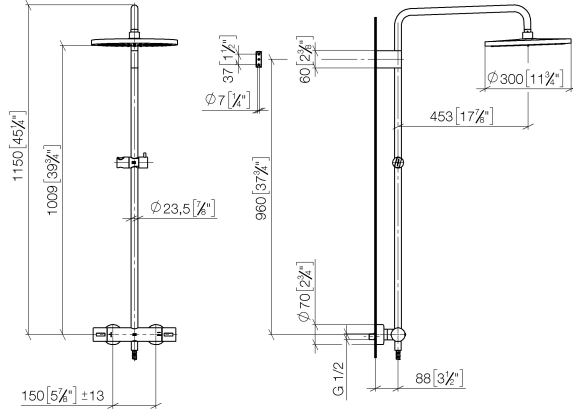

Showerpipe with shower thermostat without hand shower - Champagne (22kt Gold)

34 460 979 Product version from 4/1/2024

- shower with fixed riser projection 453mm
- overhead shower: rain flow
- rain shower Ø 300 mm
- rain shower with anti-scale system
- max. rainshower flow 14 l/min
- Function from: 10 l/min
- rotary diverter with volume control and shut-off function
- slide-on rosettes Ø 70 mm
- height of fittings up to rain shower (bottom edge) 1009mm
- height of fittings up to top edge of elbow 1150mm
- gauge 150 mm - 13 mm
- metal shower hose 1750mm with integrated anti-twist protection
- 1/2" connection
- slide bar
- Pipe diameter 23.5 mm
- quick clearing
- WRAS

Showerpipe with shower thermostat without hand shower - Champagne (22kt Gold)

34 460 979 Product version from 4/1/2024
mm [inches]
1:10

Flow rate chart

Codes & Standards

DIN 4109

EN 1111

ISO 3822

Scottish Water
Byelaws

UK Water Supply
Regulations

Ü-Zeichen

Showerpipe with shower thermostat without hand shower - Champagne (22kt Gold)

34 460 979 Product version from 4/1/2024

Certificates

DVGW_DW-
6509DN0

WRAS_2204

LGA_38

Showerpipe with shower thermostat without hand shower - Champagne (22kt Gold)

34 460 979 Product version from 4/1/2024

Parts for other finishes can be found here: [Chrome](#)

Spare parts list

No.	Item Number	Name	Quantity used	Delivery time
1	04 12 05 091 00-47	shower	1	30
2	09 23 01 039 90	sieve	1	2
3	90 28 22 348 00-47	pipe	1	30
4	90 17 11 150 00-47	holder	1	30
5	90 28 22 349 00-47	pipe	1	30
6	04 17 01 250 00-47	connection	1	60
7	90 17 33 015 00-47	handle	2	30
8	90 14 20 026 00 90	seal	1	2
9	12 570 970-47	Slide unit - Champagne (22kt Gold)	1	30
10	28 322 970-47	Metal shower hose 1/2" x 3/8" x 1750 mm - Champagne (22kt Gold)	1	30