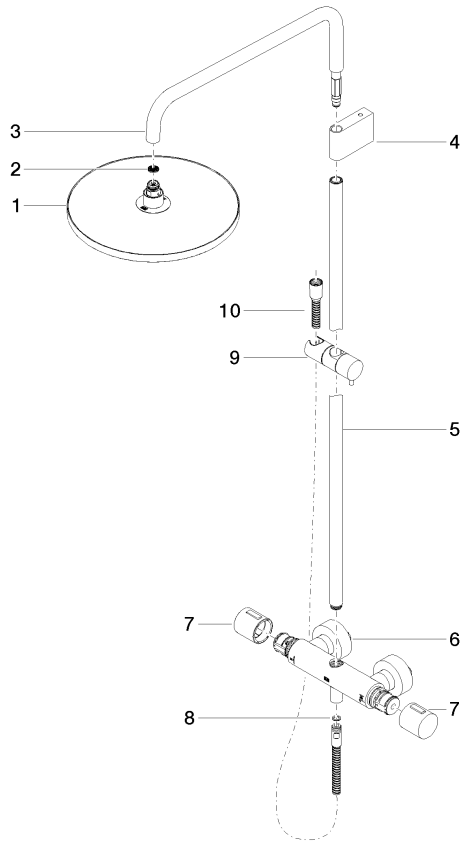

Showerpipe with shower thermostat without hand shower - Champagne (22kt Gold)

34 460 979 Product version from 4/1/2024

- shower with fixed riser projection 453mm
- overhead shower: rain flow
- rain shower Ø 300 mm
- rain shower with anti-scale system
- max. rainshower flow 14 l/min
- Function from: 10 l/min
- rotary diverter with volume control and shut-off function
- slide-on rosettes Ø 70 mm
- height of fittings up to rain shower (bottom edge) 1009mm
- height of fittings up to top edge of elbow 1150mm
- gauge 150 mm - 13 mm
- metal shower hose 1750mm with integrated anti-twist protection
- 1/2" connection
- slide bar
- Pipe diameter 23.5 mm
- quick clearing
- WRAS

Showerpipe with shower thermostat without hand shower - Champagne (22kt Gold)

34 460 979 Product version from 4/1/2024
mm [inches]
1:10

Flow rate chart

Codes & Standards

DIN 4109

EN 1111

ISO 3822

Scottish Water
Byelaws

UK Water Supply
Regulations

Ü-Zeichen

Showerpipe with shower thermostat without hand shower - Champagne (22kt Gold)

34 460 979 Product version from 4/1/2024

Certificates

DVGW_DW-
6509DN0

WRAS_2204

LGA_38

Showerpipe with shower thermostat without hand shower - Champagne (22kt Gold)

34 460 979 Product version from 4/1/2024

Parts for other finishes can be found here: [Chrome](#)

Spare parts list

No.	Item Number	Name	Quantity used	Delivery time
1	04 12 05 091 00-47	shower	1	30
2	09 23 01 039 90	sieve	1	2
3	90 28 22 348 00-47	pipe	1	30
4	90 17 11 150 00-47	holder	1	30
5	90 28 22 349 00-47	pipe	1	30
6	04 17 01 250 00-47	connection	1	60
7	90 17 33 015 00-47	handle	2	30
8	90 14 20 026 00 90	seal	1	2
9	12 570 970-47	Slide unit - Champagne (22kt Gold)	1	30
10	28 322 970-47	Metal shower hose 1/2" x 3/8" x 1750 mm - Champagne (22kt Gold)	1	30