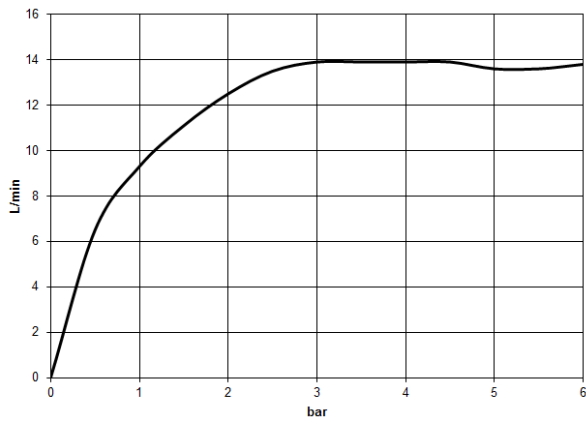

Showerpipe with shower thermostat without hand shower - Champagne (22kt Gold)

34 460 979 Product version from 4/1/2024

- shower with fixed riser projection 453mm
- overhead shower: rain flow
- rain shower Ø 300 mm
- rain shower with anti-scale system
- max. rainshower flow 14 l/min
- Function from: 10 l/min
- rotary diverter with volume control and shut-off function
- slide-on rosettes Ø 70 mm
- height of fittings up to rain shower (bottom edge) 1009mm
- height of fittings up to top edge of elbow 1150mm
- gauge 150 mm - 13 mm
- metal shower hose 1750mm with integrated anti-twist protection
- 1/2" connection
- slide bar
- Pipe diameter 23.5 mm
- quick clearing
- WRAS

Showerpipe with shower thermostat without hand shower - Champagne (22kt Gold)

34 460 979 Product version from 4/1/2024
mm [inches]
1:10

Flow rate chart

Codes & Standards

DIN 4109

EN 1111

ISO 3822

Scottish Water
Byelaws