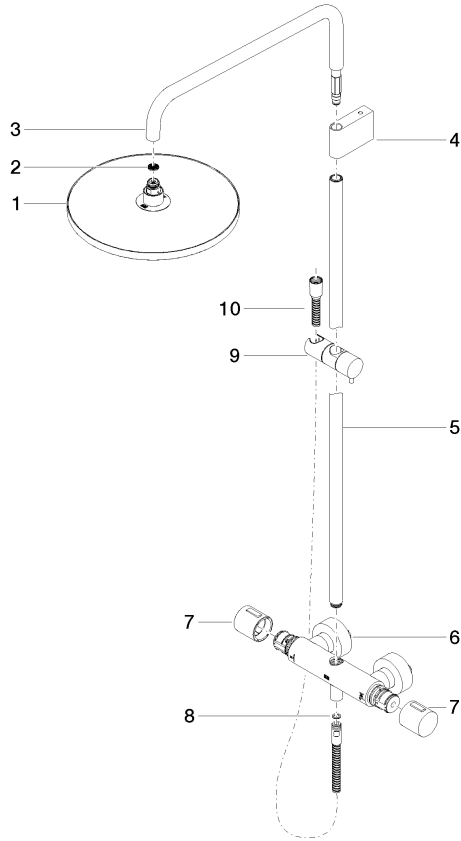

## Showerpipe with shower thermostat without hand shower - Brushed Dark Platinum

34 460 979 Product version from 4/1/2024

- shower with fixed riser projection 453mm
- overhead shower: rain flow
- rain shower Ø 300 mm
- rain shower with anti-scale system
- max. rainshower flow 14 l/min
- Function from: 10 l/min
- rotary diverter with volume control and shut-off function
- slide-on rosettes Ø 70 mm
- height of fittings up to rain shower (bottom edge) 1009mm
- height of fittings up to top edge of elbow 1150mm
- gauge 150 mm - 13 mm
- metal shower hose 1750mm with integrated anti-twist protection
- 1/2" connection
- slide bar
- Pipe diameter 23.5 mm
- quick clearing
- WRAS

34 460 979 Product version from 4/1/2024  
mm [inches]  
1:10

**Flow rate chart**

**Codes & Standards**

DIN 4109

EN 1111

EN 1717

ISO 3822

Scottish Water  
Byelaws

## Showerpipe with shower thermostat without hand shower - Brushed Dark Platinum

---

34 460 979 Product version from 4/1/2024

### Spare parts list

No.	Item Number	Name	Quantity used	Delivery time
1	04 12 05 091 00-99	shower	1	20
2	09 23 01 039 90	sieve	1	2
3	90 28 22 348 00-99	pipe	1	20
4	90 17 11 150 00-99	holder	1	20
5	90 28 22 349 00-99	pipe	1	20
6	04 17 01 250 00-99	connection	1	20
7	90 17 33 015 00-99	handle	2	20
8	90 14 20 026 00 90	seal	1	2
9	12 570 970-99	Slide unit - Brushed Dark Platinum	1	20
10	28 322 970-99	Metal shower hose 1/2" x 3/8" x 1750 mm - Brushed Dark Platinum	1	2