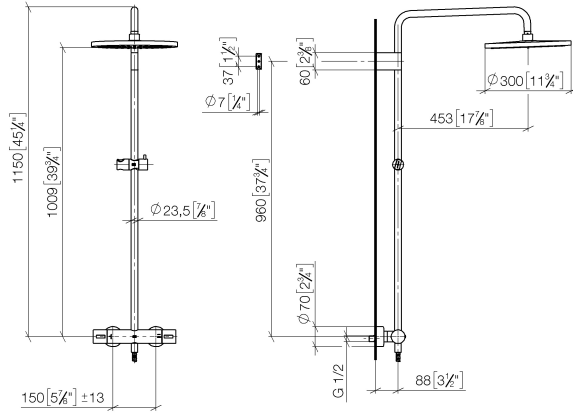

34 460 979 Product version from 4/1/2024  
mm [inches]  
1:10

**Flow rate chart**

**Codes & Standards**

DIN 4109

EN 1111

EN 1717

ISO 3822

Scottish Water  
Byelaws