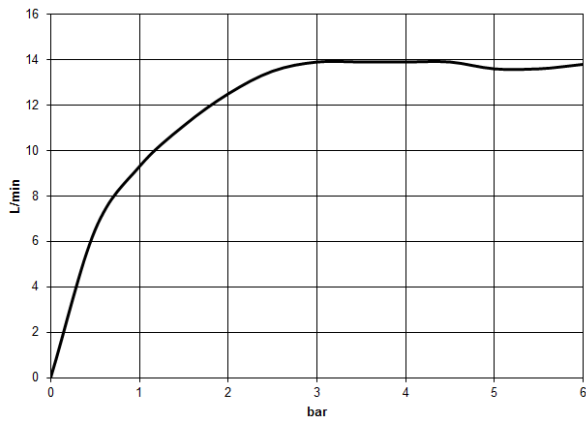

34 460 979 Product version from 4/1/2024  
mm [inches]  
1:10

**Flow rate chart**

**Codes & Standards**

DIN 4109

EN 1111

EN 1717

ISO 3822

Scottish Water  
Byelaws