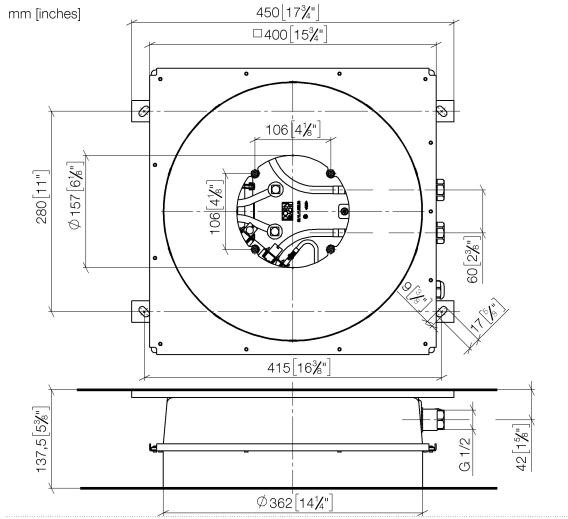

Concealed ceiling installation box for recessed ceiling installation with light -

---

35 034 970 90 Product version from 4/1/2022

Codes & Standards

Scottish Water
Byelaws

UK Water Supply
Regulations

Certificates

WRAS_240502