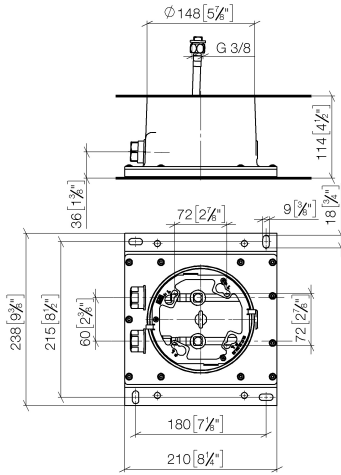

Concealed ceiling installation box with ceiling fixing -

35 041 970 90

- concealed rough parts
- 2x female thread 1/2" connections
- For simultaneous control of the jet types, we recommend the xTool thermostat module
- Not suitable for use in a steam room.
- WRAS 240502006

Concealed ceiling installation box with ceiling fixing -

35 041 970 90

mm [inches]

Codes & Standards

Scottish Water
Byelaws

UK Water Supply
Regulations

Certificates

WRAS_240502

No.	Item Number	Name	Quantity used	Delivery time
	90 30 30 208 00 90	screw	2	2