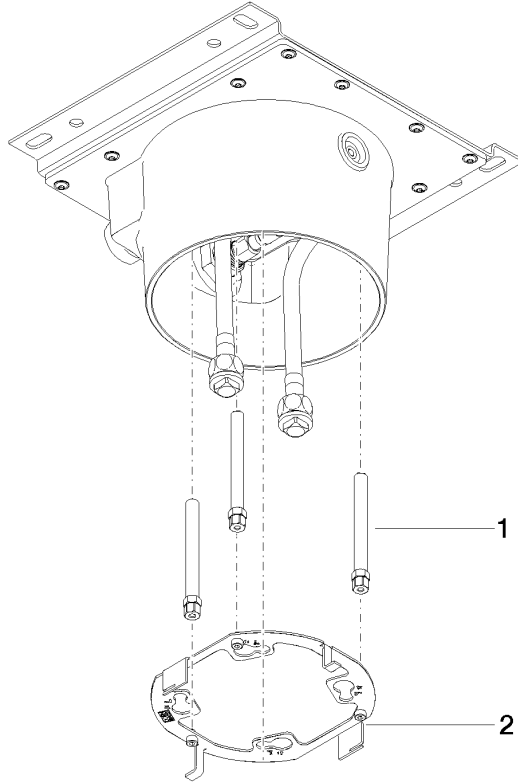

Concealed ceiling installation box with ceiling fixing -

35 041 970 90

- concealed rough parts
- 2x female thread 1/2" connections
- For simultaneous control of the jet types, we recommend the xTool thermostat module
- Not suitable for use in a steam room.
- WRAS 240502006

Concealed ceiling installation box with ceiling fixing -

35 041 970 90

mm [inches]

Codes & Standards

Scottish Water
Byelaws

UK Water Supply
Regulations

Certificates

WRAS_240502

Concealed ceiling installation box with ceiling fixing -

35 041 970 90

Product version from 4/1/2022

Concealed ceiling installation box with ceiling fixing -

35 041 970 90

Spare parts list

Product version from 4/1/2022

No.	Item Number	Name	Quantity used	Delivery time
	90 30 30 208 00 90	screw	2	2