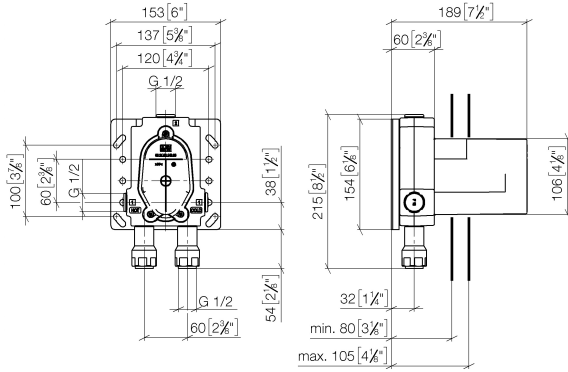

EDITION PRO Concealed single-lever mixer -

35 070 970 90

- lead-free, dezincification resistant
- 2x back flow preventer
- 2x female thread 1/2" connections
- 2x female thread 1/2" outlet
- 2x integrated supply stop
- dust cover
- sound and thermal insulation
- gauge 60 mm
- WRAS 2207012

Recommended miscellaneous

Extension 25 mm -

12 190 970 90

Recommended miscellaneous

Extension 25 mm -

12 191 970 90

EDITION PRO Concealed single-lever mixer -

35 070 970 90

mm [inches]

Codes & Standards

DIN 4109

ISO 3822

Scottish Water
Byelaws

UK Water Supply
Regulations

Ü-Zeichen

Certificates

No.	Item Number	Name	Quantity used	Delivery time
	04 30 31 024 01 90	fixing set	18	2