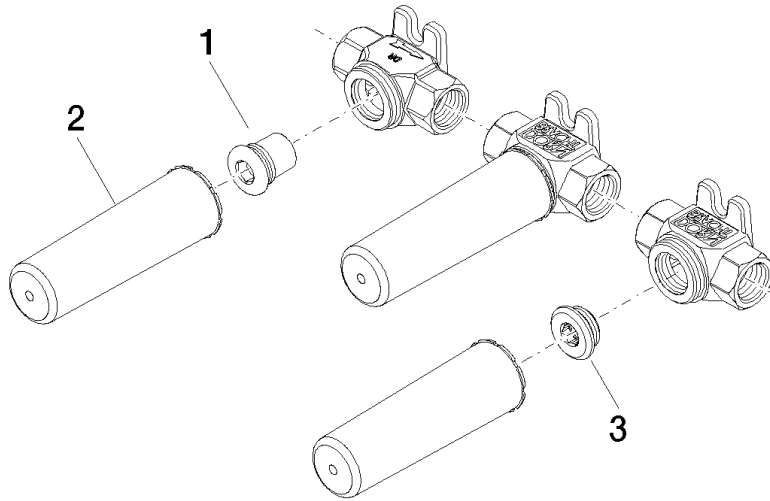

## Concealed wall-mounted mixer variable positioning -

---

35 712 970 90

- red brass, lead-free
- 1/2" connection
- 3x sealing plug 1/2"
- 3x dust cover
- WRAS 1702022

## Concealed wall-mounted mixer variable positioning -

35 712 970 90

mm [inches]

	min	max
Madison	55 [2 1/8"]	115 [4 1/2"]
Square	55 [2 1/8"]	110 [4 3/8"]
Circle	55 [2 1/8"]	130 [5 1/8"]
Vaia	60 [2 3/8"]	132 [5 1/4"]
Domicil	60 [2 1/2"]	100 [3 7/8"]
Deque	70 [2 3/4"]	135 [5 3/8"]
Gentle	70 [2 3/4"]	135 [5 3/8"]
La Fleur	70 [2 3/4"]	135 [5 3/8"]
Selv	70 [2 3/4"]	135 [5 3/8"]
Supernova	70 [2 3/4"]	135 [5 3/8"]
Symetrics	70 [2 3/4"]	135 [5 3/8"]
Tara	70 [2 3/4"]	135 [5 3/8"]
CL_2	85 [3 3/8"]	108 [4 3/8"]
MEM	93 [3 5/8"]	138 [5 3/8"]
CL_1	93 [3 5/8"]	138 [5 3/8"]
La Fleur Cl.	102 [4"]	144 [5 5/8"]

**Concealed wall-mounted mixer variable positioning -**

35 712 970 90

**Spare parts list**

No.	Item Number	Name	Quantity used	Delivery time
1	04 31 20 037 00 90	plug	1	2
2	09 21 02 102 90	cap	3	2
3	04 31 20 006 00 90	plug	2	2