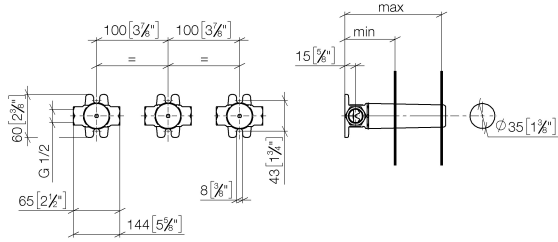

## Concealed wall-mounted mixer variable positioning -

---

35 712 970 90

- red brass, lead-free
- 1/2" connection
- 3x sealing plug 1/2"
- 3x dust cover
- WRAS 1702022

## Concealed wall-mounted mixer variable positioning -

35 712 970 90

mm [inches]

	min	max
Madison	55 [2 1/8"]	115 [4 1/2"]
Square	55 [2 1/8"]	110 [4 3/8"]
Circle	55 [2 1/8"]	130 [5 1/8"]
Vaia	60 [2 3/8"]	132 [5 1/4"]
Domicil	60 [2 1/2"]	100 [3 7/8"]
Deque	70 [2 3/4"]	135 [5 3/8"]
Gentle	70 [2 3/4"]	135 [5 3/8"]
La Fleur	70 [2 3/4"]	135 [5 3/8"]
Selv	70 [2 3/4"]	135 [5 3/8"]
Supernova	70 [2 3/4"]	135 [5 3/8"]
Symetrics	70 [2 3/4"]	135 [5 3/8"]
Tara	70 [2 3/4"]	135 [5 3/8"]
CL_2	85 [3 3/8"]	108 [4 3/8"]
MEM	93 [3 5/8"]	138 [5 3/8"]
CL_1	93 [3 5/8"]	138 [5 3/8"]
La Fleur Cl.	102 [4"]	144 [5 5/8"]

**Concealed wall-mounted mixer variable positioning -**

35 712 970 90

**Spare parts list**

No.	Item Number	Name	Quantity used	Delivery time
1	04 31 20 037 00 90	plug	1	2
2	09 21 02 102 90	cap	3	2
3	04 31 20 006 00 90	plug	2	2