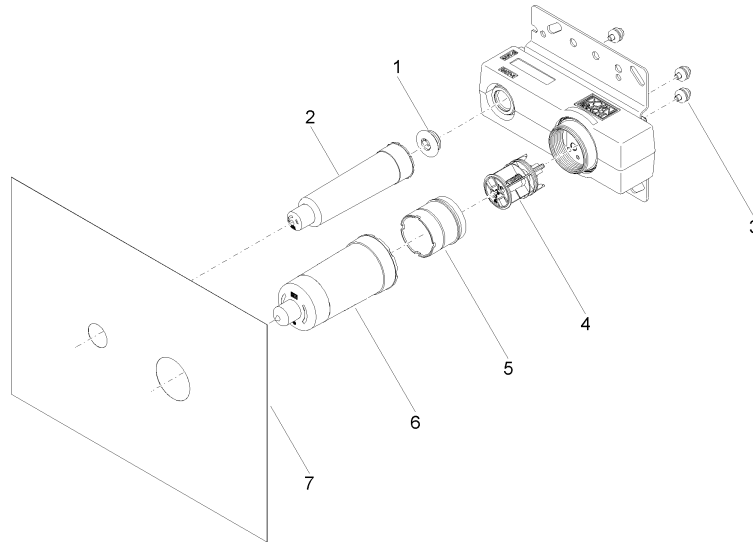

EDITION PRO Concealed wall-mounted single-lever mixer mixer on right -

35 870 970 90

- red brass, lead-free
- 2x male thread 1/2" connection
- 1x female thread 1/2" outlet for wall spout
- 1x female thread 1/2" outlet
- 2x dust cover
- anti-water packing
- soundproofing
- gauge 100 mm

35 870 970 90

Product version up to 7/22/2021

Product version from 8/1/2021

Product version from 5/1/2022

EDITION PRO Concealed wall-mounted single-lever mixer mixer on right -

35 870 970 90

Spare parts list