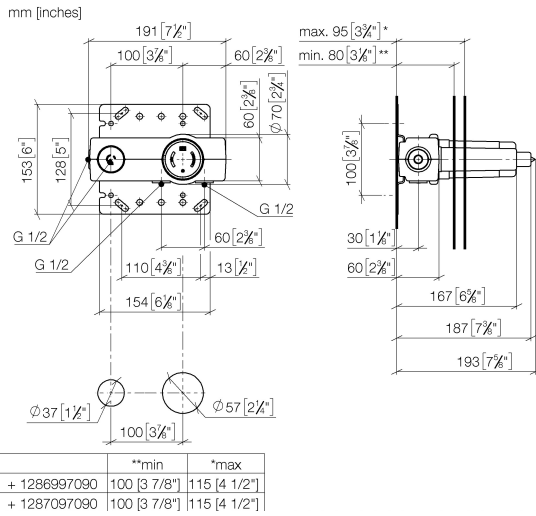

EDITION PRO Concealed wall-mounted single-lever mixer mixer on right -

35 870 970 90

- red brass, lead-free
- 2x male thread 1/2" connection
- 1x female thread 1/2" outlet for wall spout
- 1x female thread 1/2" outlet
- 2x dust cover
- anti-water packing
- soundproofing
- gauge 100 mm

EDITION PRO Concealed wall-mounted single-lever mixer mixer on right -

35 870 970 90

Codes & Standards

XP P 41-280

Certificates

ACS_21 ACC LY

EDITION PRO Concealed wall-mounted single-lever mixer mixer on right -

35 870 970 90

Product version up to 7/22/2021

Product version from 8/1/2021

Product version from 5/1/2022

EDITION PRO Concealed wall-mounted single-lever mixer mixer on right -

35 870 970 90

Spare parts list

Product version up to 7/22/2021

Product version from 8/1/2021

Product version from 5/1/2022

No.	Item Number	Name	Quantity used	Delivery time
	04 31 20 006 00 90	plug	9	2