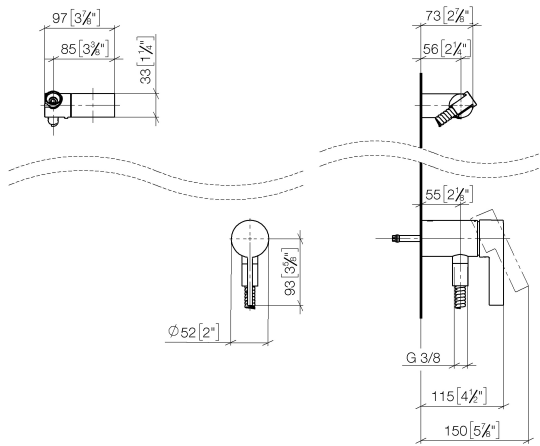

Concealed single-lever mixer with integrated shower connection with hand shower set without hand shower - Chrome

IMO

36 002 970

- metal shower hose 1750mm with integrated anti-twist protection
- WRAS 2011027

Concealed single-lever mixer with integrated shower connection with hand shower set without hand shower - Chrome

IMO

36 002 970
mm [inches]

Certificates

Belgaqua_21-025- WRAS_2011027. LGA_29928.
27_1.

36 002 970

Spare parts list

No.	Item Number	Name	Quantity used	Delivery time
1	28 060 970-00	Wall bracket swivel - Chrome	1	10
2	28 322 970-00	Metal shower hose 1/2" x 3/8" x 1750 mm - Chrome	1	2
3	36 050 970-00	Concealed single-lever mixer with integrated shower connection - Chrome	1	10