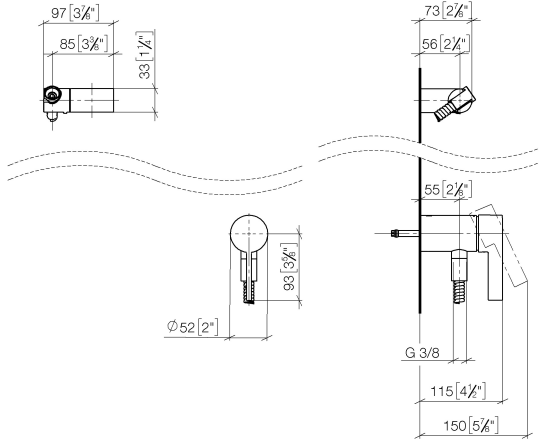

**Concealed single-lever mixer with integrated shower connection with hand shower set without hand shower - Brushed Platinum**

IMO

36 002 970

- metal shower hose 1750mm with integrated anti-twist protection
- WRAS 2011027

**Concealed single-lever mixer with integrated shower connection with hand shower set without hand shower - Brushed Platinum**

36 002 970

**Required miscellaneous**

**Concealed wall mounting -** 35 050 970 90  
 ●max. recess depth 105 mm  
 ●min. recess depth 80 mm

IMO

36 002 970  
mm [inches]

**Certificates**

Belgaqua\_21-025- WRAS\_2011027. LGA\_29928.  
27\_1.

36 002 970

### Spare parts list

No.	Item Number	Name	Quantity used	Delivery time
1	28 060 970-06	Wall bracket swivel - Brushed Platinum	1	10
2	28 322 970-06	Metal shower hose 1/2" x 3/8" x 1750 mm - Brushed Platinum	1	2
3	36 050 970-06	Concealed single-lever mixer with integrated shower connection - Brushed Platinum	1	10