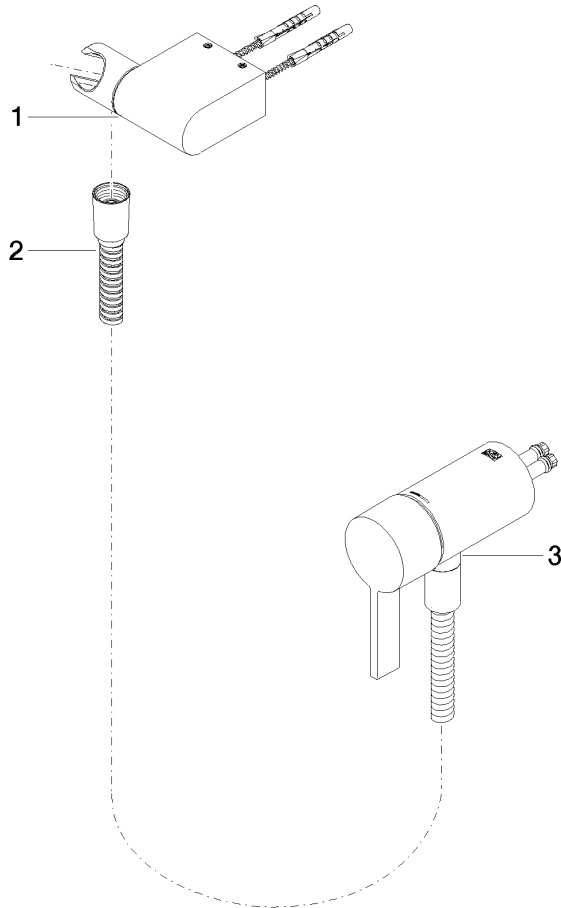

IMO

36 002 970  
mm [inches]

**Certificates**

Belgaqua\_21-025- WRAS\_2011027. LGA\_29928.  
27\_1.

36 002 970

### Spare parts list

No.	Item Number	Name	Quantity used	Delivery time
1	28 060 970-06	Wall bracket swivel - Brushed Platinum	1	10
2	28 322 970-06	Metal shower hose 1/2" x 3/8" x 1750 mm - Brushed Platinum	1	2
3	36 050 970-06	Concealed single-lever mixer with integrated shower connection - Brushed Platinum	1	10