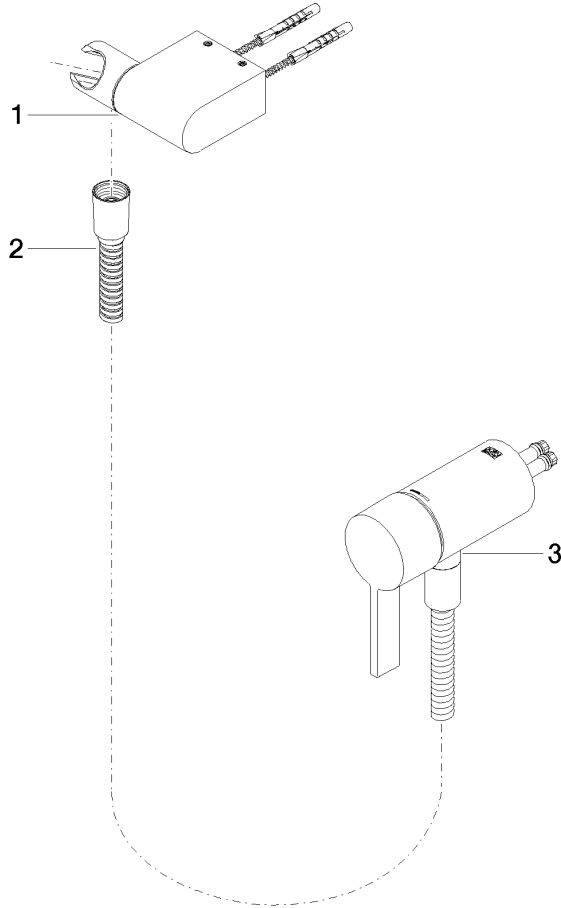

**Concealed single-lever mixer with integrated shower connection with hand shower set without hand shower - Brushed Light Gold**

IMO

36 002 970

- metal shower hose 1750mm with integrated anti-twist protection
- WRAS 2011027

Concealed single-lever mixer with integrated shower connection with hand shower set without hand shower - Brushed Light Gold

IMO

36 002 970  
mm [inches]

**Concealed single-lever mixer with integrated shower connection with hand shower set without hand shower - Brushed Light Gold**

IMO

36 002 970

Parts for other finishes can be found here: [Chrome](#)

**Spare parts list**

No.	Item Number	Name	Quantity used	Delivery time
1	28 060 970-27	Wall bracket swivel - Brushed Light Gold	1	30
2	28 322 970-27	Metal shower hose 1/2" x 3/8" x 1750 mm - Brushed Light Gold	1	30
3	36 050 970-27	Concealed single-lever mixer with integrated shower connection - Brushed Light Gold	1	30