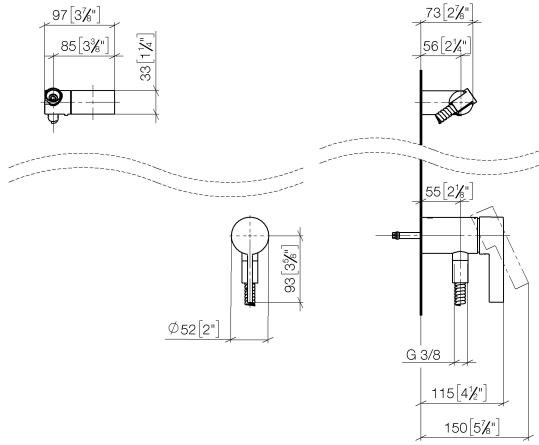

**Concealed single-lever mixer with integrated shower connection with hand shower set without hand shower - Brushed Light Gold**

IMO

36 002 970

- metal shower hose 1750mm with integrated anti-twist protection
- WRAS 2011027

This article does not include a hand shower!

Intrinsic protection against back flow.

Fits: IMO, LULU, MADISON, MEM, TARA, CL.1, LISSÉ, VAIA, META, CYO

	Brushed Light Gold	36 002 970-27
	Chrome	36 002 970-00
	Brushed Platinum	36 002 970-06
	Platinum	36 002 970-08
	Dark Chrome	36 002 970-19
	Brushed Durabronze (23kt Gold)	36 002 970-28
	Matte Black	36 002 970-33
	Brushed Bronze	36 002 970-42
	Brushed Champagne (22kt Gold)	36 002 970-46
	Champagne (22kt Gold)	36 002 970-47
	Brushed Chrome	36 002 970-93
	Brushed Dark Platinum	36 002 970-99

Concealed single-lever mixer with integrated shower connection with hand shower set without hand shower - Brushed Light Gold

IMO

36 002 970  
mm [inches]

**Concealed single-lever mixer with integrated shower connection with hand shower set without hand shower - Brushed Light Gold**

IMO

36 002 970

Parts for other finishes can be found here: [Chrome](#)

**Spare parts list**

No.	Item Number	Name	Quantity used	Delivery time
1	28 060 970-27	Wall bracket swivel - Brushed Light Gold	1	30
2	28 322 970-27	Metal shower hose 1/2" x 3/8" x 1750 mm - Brushed Light Gold	1	30
3	36 050 970-27	Concealed single-lever mixer with integrated shower connection - Brushed Light Gold	1	30