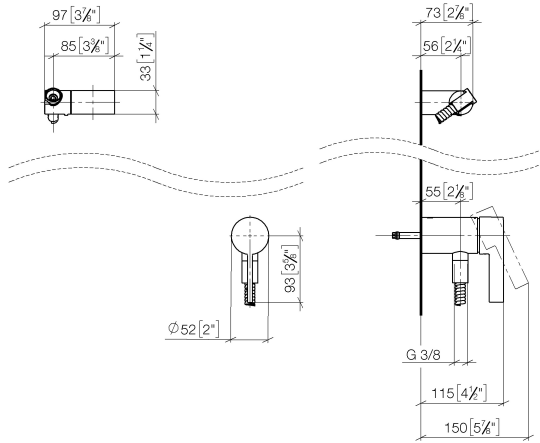

**Required miscellaneous**

	<b>Concealed wall mounting -</b> •max. recess depth 105 mm •min. recess depth 80 mm	35 050 970 90
--	---	---------------

**Required miscellaneous**

	<b>Hand shower - Brushed Durabronz (23kt Gold)</b>	28 016 979-28
--	--	---------------

**Concealed single-lever mixer with integrated shower connection with hand shower set without hand shower - Brushed Durabronze (23kt Gold)**

IMO

36 002 970  
mm [inches]

**Certificates**

Belgaqua\_21-025- WRAS\_2011027. LGA\_29928.  
27\_1.

36 002 970

**Spare parts list**

No.	Item Number	Name	Quantity used	Delivery time
1	28 060 970-28	Wall bracket swivel - Brushed Durabron (23kt Gold)	1	20
2	28 322 970-28	Metal shower hose 1/2" x 3/8" x 1750 mm - Brushed Durabron (23kt Gold)	1	20
3	36 050 970-28	Concealed single-lever mixer with integrated shower connection - Brushed Durabron (23kt Gold)	1	20