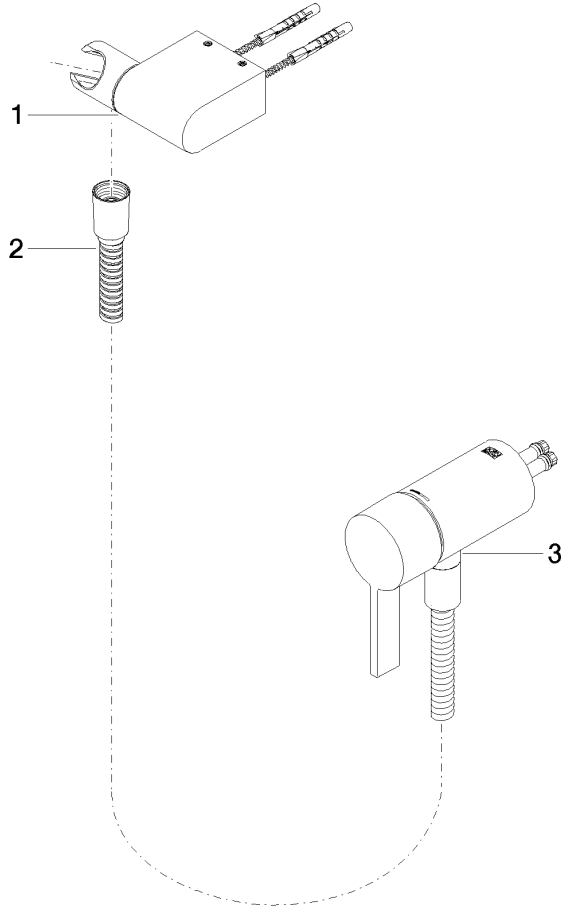

Concealed single-lever mixer with integrated shower connection with hand shower set without hand shower - Matte Black

IMO

36 002 970
mm [inches]

Certificates

Belgaqua_21-025- WRAS_2011027. LGA_29928.
27_1.

36 002 970

Spare parts list

No.	Item Number	Name	Quantity used	Delivery time
1	28 060 970-33	Wall bracket swivel - Matte Black	1	30
2	28 322 970-33	Metal shower hose 1/2" x 3/8" x 1750 mm - Matte Black	1	2
3	36 050 970-33	Concealed single-lever mixer with integrated shower connection - Matte Black	1	30