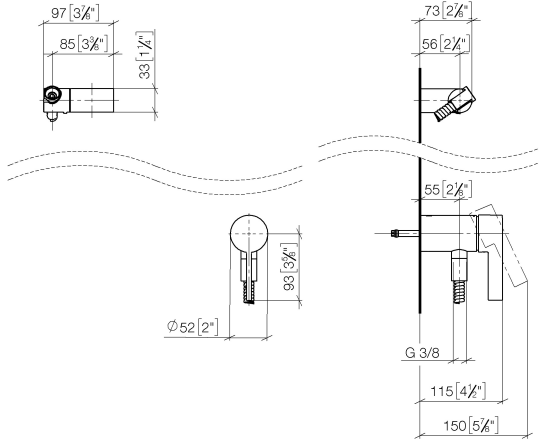

Concealed single-lever mixer with integrated shower connection with hand shower set without hand shower - Matte Black

IMO

36 002 970

- metal shower hose 1750mm with integrated anti-twist protection
- WRAS 2011027

Concealed single-lever mixer with integrated shower connection with hand shower set without hand shower - Matte Black

IMO

36 002 970
mm [inches]

Certificates

Belgaqua_21-025- WRAS_2011027. LGA_29928.
27_1.

36 002 970

Spare parts list

No.	Item Number	Name	Quantity used	Delivery time
1	28 060 970-33	Wall bracket swivel - Matte Black	1	30
2	28 322 970-33	Metal shower hose 1/2" x 3/8" x 1750 mm - Matte Black	1	2
3	36 050 970-33	Concealed single-lever mixer with integrated shower connection - Matte Black	1	30