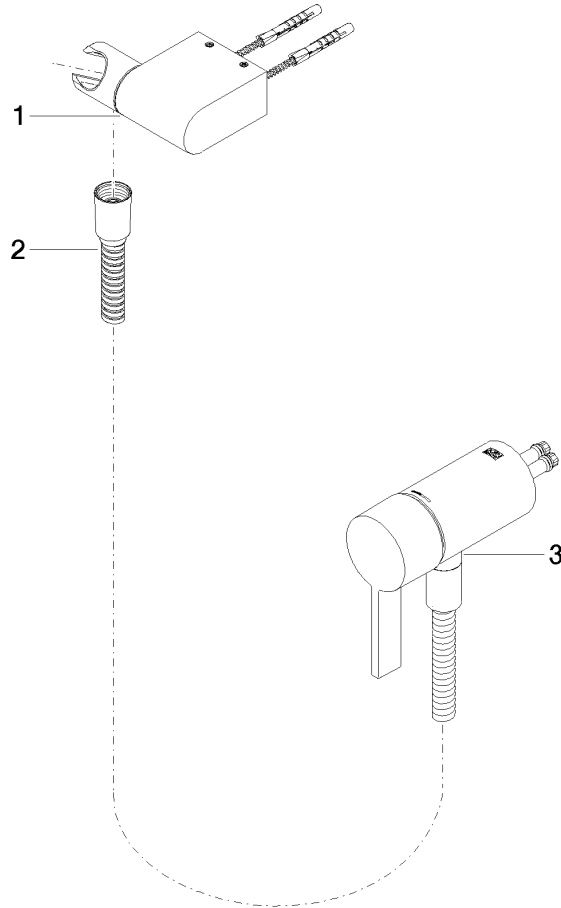

Concealed single-lever mixer with integrated shower connection with hand shower set without hand shower - Brushed Bronze

IMO

36 002 970
mm [inches]

Concealed single-lever mixer with integrated shower connection with hand shower set without hand shower - Brushed Bronze

36 002 970

Product version from 10/1/2023

Concealed single-lever mixer with integrated shower connection with hand shower set without hand shower - Brushed Bronze

IMO

36 002 970

Spare parts list

Product version from 10/1/2023