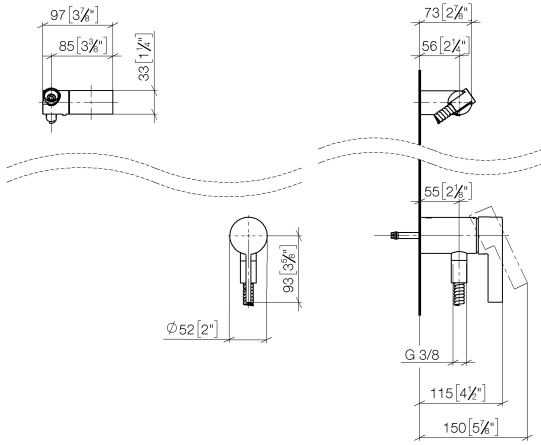

Concealed single-lever mixer with integrated shower connection with hand shower set without hand shower - Brushed Bronze

IMO

36 002 970
mm [inches]

Concealed single-lever mixer with integrated shower connection with hand shower set without hand shower - Brushed Bronze

36 002 970

Product version from 10/1/2023

Concealed single-lever mixer with integrated shower connection with hand shower set without hand shower - Brushed Bronze

IMO

36 002 970

Spare parts list

Product version from 10/1/2023