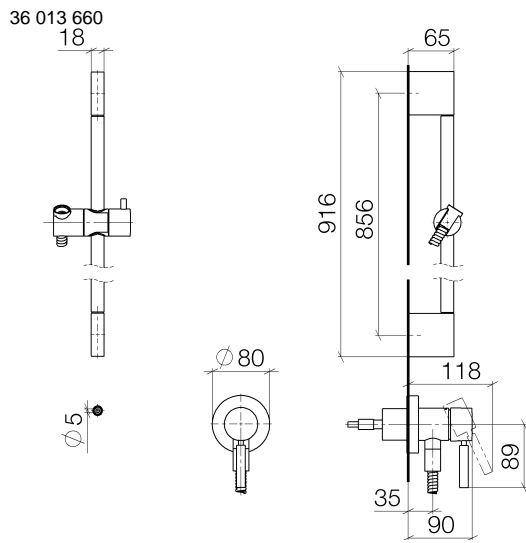

Concealed single-lever mixer with integrated shower connection with shower set without hand shower - Platinum

TARA

36 013 660

Fits: TARA, META

- cover plate Ø 78 mm
- metal shower hose 1750mm with integrated anti-twist protection
- slide bar
- WRAS 2011027

Concealed single-lever mixer with integrated shower connection with shower set without hand shower - Platinum

TARA

36 013 660

Required miscellaneous

Concealed wall mounting -
 •max. recess depth 103 mm
 •min. recess depth 78 mm

SERIES-VARIOUS Hand shower - Platinum

28 025 979-08
0010

Concealed single-lever mixer with integrated shower connection with shower set without hand shower - Platinum

TARA

Certificates

Belgaqua_21-025- WRAS_2011027. LGA_29569.
27_1.

36 013 660

Spare parts list

No.	Item Number	Name	Quantity used	Delivery time
1	05 17 20 726 02 90	fixing set	1	2
2	09 31 11 049 90	pin	2	2
3	04 31 11 113 00 90	pin	2	2
4	08 17 97 054-08	holder	2	40
5	90 28 22 597 00-08	holder	1	-
Spare part can no longer be ordered, please order the replacement item				
6	28 322 970-08	Metal shower hose 1/2" x 3/8" x 1750 mm - Platinum	1	40
7	12 580 970-08	Slide unit - Platinum	1	40
8	90 14 20 026 00 90	seal	1	2
9	36 045 660-08	Concealed single-lever mixer with cover plate with integrated shower connection - Platinum	1	40