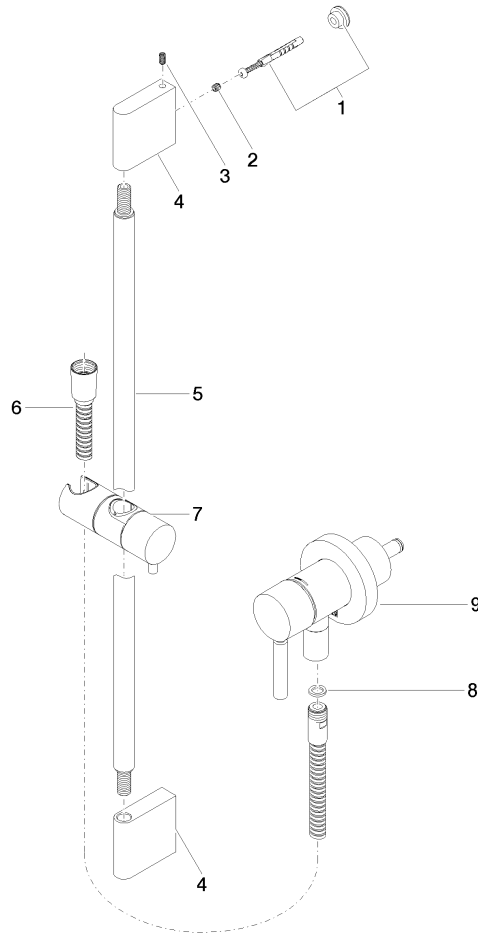

Concealed single-lever mixer with integrated shower connection with shower set without hand shower - Platinum

TARA

36 013 660

Fits: TARA, META

- cover plate Ø 78 mm
- metal shower hose 1750mm with integrated anti-twist protection
- slide bar
- WRAS 2011027

Concealed single-lever mixer with integrated shower connection with shower set without hand shower - Platinum

TARA

36 013 660

Required miscellaneous

Concealed wall mounting -
 •max. recess depth 103 mm
 •min. recess depth 78 mm

SERIES-VARIOUS Hand shower - Platinum

28 025 979-08
0010

Concealed single-lever mixer with integrated shower connection with shower set without hand shower - Platinum

TARA

Certificates

Belgaqua_21-025- WRAS_2011027. LGA_29569.
27_1.

36 013 660

Spare parts list

No.	Item Number	Name	Quantity used	Delivery time
1	05 17 20 726 02 90	fixing set	1	2
2	09 31 11 049 90	pin	2	2
3	04 31 11 113 00 90	pin	2	2
4	08 17 97 054-08	holder	2	40
5	90 28 22 597 00-08	holder	1	-
Spare part can no longer be ordered, please order the replacement item				
6	28 322 970-08	Metal shower hose 1/2" x 3/8" x 1750 mm - Platinum	1	40
7	12 580 970-08	Slide unit - Platinum	1	40
8	90 14 20 026 00 90	seal	1	2
9	36 045 660-08	Concealed single-lever mixer with cover plate with integrated shower connection - Platinum	1	40