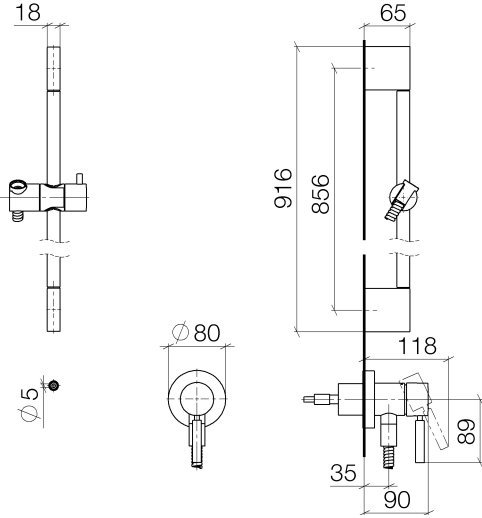

**Concealed single-lever mixer with integrated shower connection with shower set without hand shower - Dark Chrome**

TARA

36 013 660

Fits: TARA, META

- cover plate Ø 78 mm
- metal shower hose 1750mm with integrated anti-twist protection
- slide bar
- WRAS 2011027

This article does not include a hand shower!

Intrinsic protection against back flow.

Article cannot be extended, please check the depth of the installation location!

	Dark Chrome	36 013 660-19
	Chrome	36 013 660-00
	Brushed Platinum	36 013 660-06
	Platinum	36 013 660-08
	Brushed Light Gold	36 013 660-27
	Brushed Durabronze (23kt Gold)	36 013 660-28
	Matte Black	36 013 660-33
	Brushed Champagne (22kt Gold)	36 013 660-46
	Champagne (22kt Gold)	36 013 660-47
	Brushed Chrome	36 013 660-93
	Brushed Dark Platinum	36 013 660-99

Concealed single-lever mixer with integrated shower connection with shower set without hand shower - Dark Chrome

TARA

36 013 660

Concealed single-lever mixer with integrated shower connection with shower set without hand shower - Dark Chrome

TARA

36 013 660

Parts for other  
finishes can be found  
here: [Chrome](#)