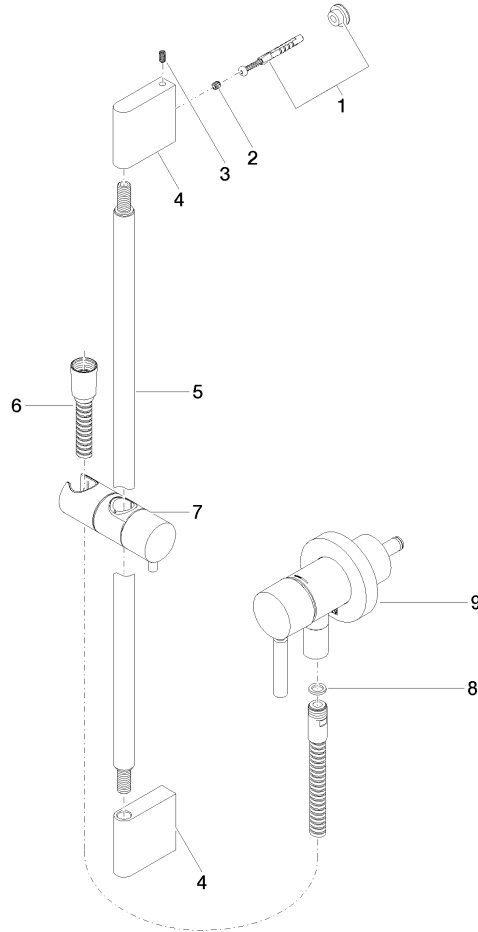

**Concealed single-lever mixer with integrated shower connection with shower set without hand shower - Brushed Light Gold**

TARA

36 013 660

Fits: TARA, META

- cover plate Ø 78 mm
- metal shower hose 1750mm with integrated anti-twist protection
- slide bar
- WRAS 2011027

**Required miscellaneous**

- Concealed wall mounting -** 35 003 970 90
  - min. recess depth 78 mm
  - max. recess depth 103 mm

Concealed single-lever mixer with integrated shower connection with shower set without hand shower - Brushed Light Gold

### Spare parts list

No.	Item Number	Name	Quantity used	Delivery time
1	05 17 20 726 02 90	fixing set	1	2
2	09 31 11 049 90	pin	2	2
3	04 31 11 113 00 90	pin	2	2
4	08 17 97 054-27	holder	2	60
5	90 28 22 597 00-27	holder	1	30
6	28 322 970-27	Metal shower hose 1/2" x 3/8" x 1750 mm - Brushed Light Gold	1	30
7	12 580 970-27	Slide unit - Brushed Light Gold	1	30
8	90 14 20 026 00 90	seal	1	2
9	36 045 660-27	Concealed single-lever mixer with cover plate with integrated shower connection - Brushed Light Gold	1	30