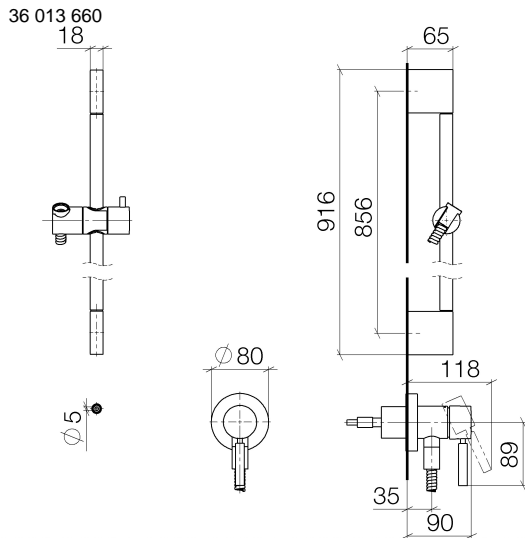

**Concealed single-lever mixer with integrated shower connection with shower set without hand shower - Brushed Durabron (23kt Gold)**

TARA

36 013 660

Fits: TARA, META

- cover plate Ø 78 mm
- metal shower hose 1750mm with integrated anti-twist protection
- slide bar
- WRAS 2011027

**Required miscellaneous**

	<b>Concealed wall mounting -</b> •max. recess depth 103 mm •min. recess depth 78 mm	35 003 970 90
--	---	---------------

**Required miscellaneous**

	<b>Hand shower - Brushed Durabron (23kt Gold)</b>	28 016 979-28
--	---	---------------

Concealed single-lever mixer with integrated shower connection with shower set without hand shower - Brushed Durabronz (23kt Gold)

TARA

Certificates

Belgqua\_21-025- WRAS\_2011027. LGA\_29569.  
27\_1.

36 013 660

**Spare parts list**

No.	Item Number	Name	Quantity used	Delivery time
1	05 17 20 726 02 90	fixing set	1	2
2	09 31 11 049 90	pin	2	2
3	04 31 11 113 00 90	pin	2	2
4	08 17 97 054-28	holder	2	20
5	90 28 22 597 00-28	holder	1	-
Spare part can no longer be ordered, please order the replacement item				
6	28 322 970-28	Metal shower hose 1/2" x 3/8" x 1750 mm - Brushed Durabron (23kt Gold)	1	20
7	12 580 970-28	Slide unit - Brushed Durabron (23kt Gold)	1	20
8	90 14 20 026 00 90	seal	1	2
9	36 045 660-28	Concealed single-lever mixer with cover plate with integrated shower connection - Brushed Durabron (23kt Gold)	1	20