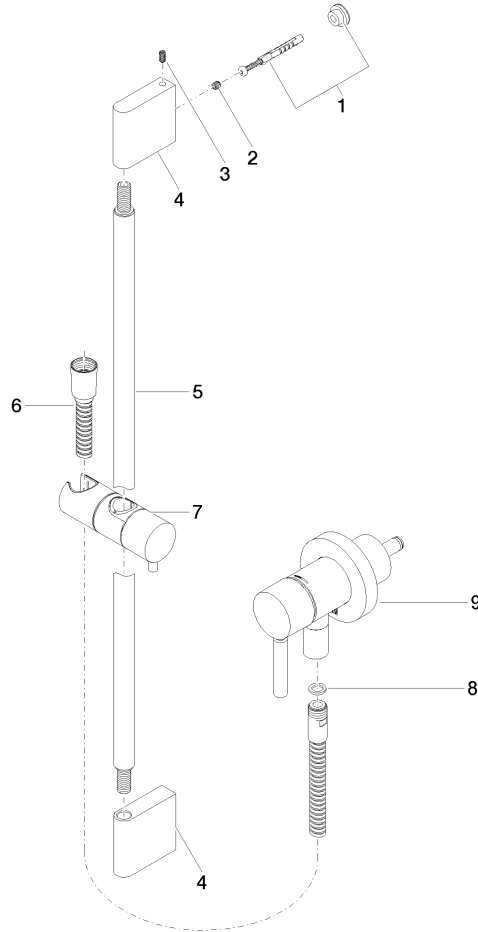

Concealed single-lever mixer with integrated shower connection with shower set without hand shower - Brushed Champagne (22kt Gold)

TARA

36 013 660

Fits: TARA, META

- cover plate Ø 78 mm
- metal shower hose 1750mm with integrated anti-twist protection
- slide bar
- WRAS 2011027

Concealed single-lever mixer with integrated shower connection with shower set without hand shower - Brushed Champagne (22kt Gold)

TARA

36 013 660

Concealed single-lever mixer with integrated shower connection with shower set without hand shower - Brushed Champagne (22kt Gold)

TARA

36 013 660

Parts for other finishes can be found here: [Chrome](#)

Spare parts list

No.	Item Number	Name	Quantity used	Delivery time
1	05 17 20 726 02 90	fixing set	1	2
2	09 31 11 049 90	pin	2	2
3	04 31 11 113 00 90	pin	2	2
4	08 17 97 054-46	holder	2	30
5	90 28 22 597 00-46	holder	1	30
6	28 322 970-46	Metal shower hose 1/2" x 3/8" x 1750 mm - Brushed Champagne (22kt Gold)	1	30
7	12 580 970-46	Slide unit - Brushed Champagne (22kt Gold)	1	30
8	90 14 20 026 00 90	seal	1	2
9	36 045 660-46	Concealed single-lever mixer with cover plate with integrated shower connection - Brushed Champagne (22kt Gold)	1	30