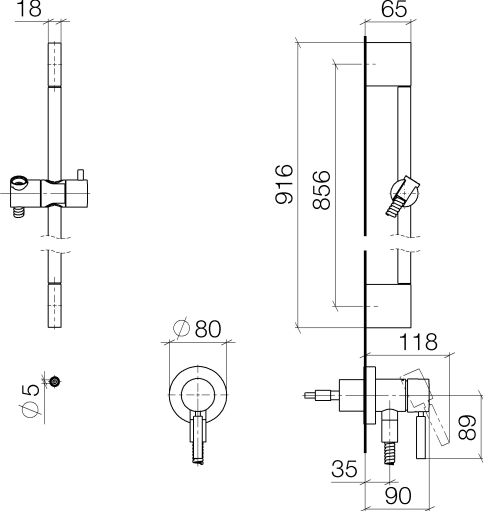

Concealed single-lever mixer with integrated shower connection with shower set without hand shower - Brushed Champagne (22kt Gold)

TARA

36 013 660

Fits: TARA, META

- cover plate Ø 78 mm
- metal shower hose 1750mm with integrated anti-twist protection
- slide bar
- WRAS 2011027

This article does not include a hand shower!

Intrinsic protection against back flow.

Article cannot be extended, please check the depth of the installation location!

	Brushed Champagne (22kt Gold)	36 013 660-46
	Chrome	36 013 660-00
	Brushed Platinum	36 013 660-06
	Platinum	36 013 660-08
	Dark Chrome	36 013 660-19
	Brushed Light Gold	36 013 660-27
	Brushed Durabrass (23kt Gold)	36 013 660-28
	Matte Black	36 013 660-33
	Champagne (22kt Gold)	36 013 660-47
	Brushed Chrome	36 013 660-93
	Brushed Dark Platinum	36 013 660-99

Concealed single-lever mixer with integrated shower connection with shower set without hand shower - Brushed Champagne (22kt Gold)

TARA

36 013 660

Concealed single-lever mixer with integrated shower connection with shower set without hand shower - Brushed Champagne (22kt Gold)

TARA

36 013 660

Parts for other finishes can be found here: [Chrome](#)

Spare parts list

No.	Item Number	Name	Quantity used	Delivery time
1	05 17 20 726 02 90	fixing set	1	2
2	09 31 11 049 90	pin	2	2
3	04 31 11 113 00 90	pin	2	2
4	08 17 97 054-46	holder	2	30
5	90 28 22 597 00-46	holder	1	30
6	28 322 970-46	Metal shower hose 1/2" x 3/8" x 1750 mm - Brushed Champagne (22kt Gold)	1	30
7	12 580 970-46	Slide unit - Brushed Champagne (22kt Gold)	1	30
8	90 14 20 026 00 90	seal	1	2
9	36 045 660-46	Concealed single-lever mixer with cover plate with integrated shower connection - Brushed Champagne (22kt Gold)	1	30