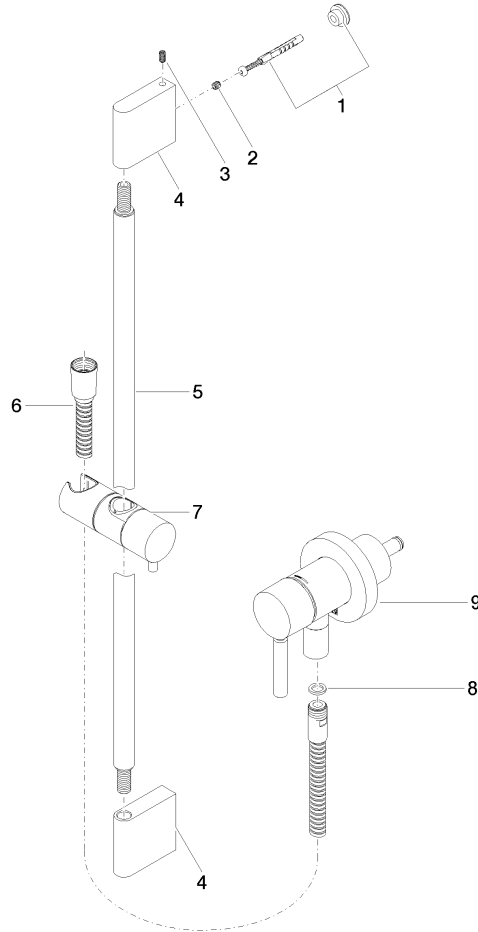

**Concealed single-lever mixer with integrated shower connection with shower set without hand shower - Champagne (22kt Gold)**

TARA

36 013 660

Fits: TARA, META

- cover plate Ø 78 mm
- metal shower hose 1750mm with integrated anti-twist protection
- slide bar
- WRAS 2011027

Concealed single-lever mixer with integrated shower connection with shower set without hand shower - Champagne (22kt Gold)

TARA

36 013 660

**Concealed single-lever mixer with integrated shower connection with shower set without hand shower - Champagne (22kt Gold)**

TARA

36 013 660

Parts for other finishes can be found here: [Chrome](#)

**Spare parts list**

No.	Item Number	Name	Quantity used	Delivery time
1	05 17 20 726 02 90	fixing set	1	2
2	09 31 11 049 90	pin	2	2
3	04 31 11 113 00 90	pin	2	2
4	08 17 97 054-47	holder	2	30
5	90 28 22 597 00-47	holder	1	30
6	28 322 970-47	Metal shower hose 1/2" x 3/8" x 1750 mm - Champagne (22kt Gold)	1	30
7	12 580 970-47	Slide unit - Champagne (22kt Gold)	1	30
8	90 14 20 026 00 90	seal	1	2
9	36 045 660-47	Concealed single-lever mixer with cover plate with integrated shower connection - Champagne (22kt Gold)	1	30