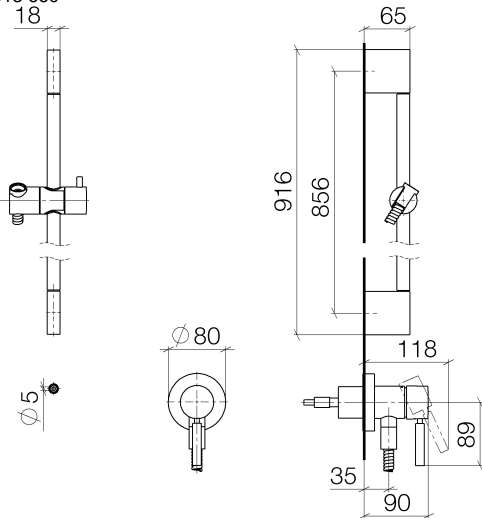

**Concealed single-lever mixer with integrated shower connection with shower set without hand shower - Champagne (22kt Gold)**

TARA

36 013 660

Fits: TARA, META

- cover plate Ø 78 mm
- metal shower hose 1750mm with integrated anti-twist protection
- slide bar
- WRAS 2011027

This article does not include a hand shower!

Intrinsic protection against back flow.

Article cannot be extended, please check the depth of the installation location!

	Champagne (22kt Gold)	36 013 660-47
	Chrome	36 013 660-00
	Brushed Platinum	36 013 660-06
	Platinum	36 013 660-08
	Dark Chrome	36 013 660-19
	Brushed Light Gold	36 013 660-27
	Brushed Durabronze (23kt Gold)	36 013 660-28
	Matte Black	36 013 660-33
	Brushed Champagne (22kt Gold)	36 013 660-46
	Brushed Chrome	36 013 660-93
	Brushed Dark Platinum	36 013 660-99

Concealed single-lever mixer with integrated shower connection with shower set without hand shower - Champagne (22kt Gold)

TARA

36 013 660

**Concealed single-lever mixer with integrated shower connection with shower set without hand shower - Champagne (22kt Gold)**

TARA

36 013 660

Parts for other finishes can be found here: [Chrome](#)

**Spare parts list**

No.	Item Number	Name	Quantity used	Delivery time
1	05 17 20 726 02 90	fixing set	1	2
2	09 31 11 049 90	pin	2	2
3	04 31 11 113 00 90	pin	2	2
4	08 17 97 054-47	holder	2	30
5	90 28 22 597 00-47	holder	1	30
6	28 322 970-47	Metal shower hose 1/2" x 3/8" x 1750 mm - Champagne (22kt Gold)	1	30
7	12 580 970-47	Slide unit - Champagne (22kt Gold)	1	30
8	90 14 20 026 00 90	seal	1	2
9	36 045 660-47	Concealed single-lever mixer with cover plate with integrated shower connection - Champagne (22kt Gold)	1	30