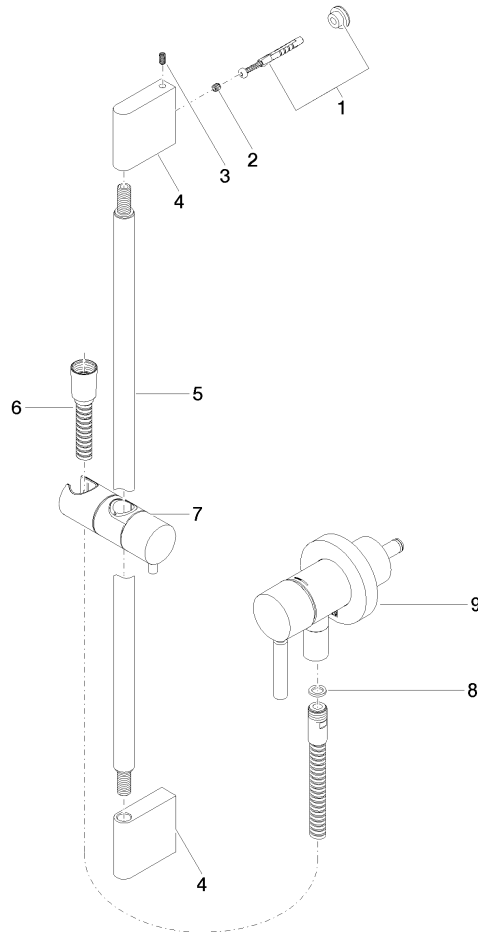

Concealed single-lever mixer with integrated shower connection with shower set without hand shower - Brushed Dark Platinum

TARA

36 013 660

Fits: TARA, META

- cover plate Ø 78 mm
- metal shower hose 1750mm with integrated anti-twist protection
- slide bar
- WRAS 2011027

Concealed single-lever mixer with integrated shower connection with shower set without hand shower - Brushed Dark Platinum

TARA

36 013 660

Required miscellaneous

	Concealed wall mounting - ●max. recess depth 103 mm ●min. recess depth 78 mm	35 003 970 90
---	---	---------------

Required miscellaneous

	SERIES-VARIOUS Hand shower - Brushed Dark Platinum	28 025 979-99 0010
---	---	--------------------

Concealed single-lever mixer with integrated shower connection with shower set without hand shower - Brushed Dark Platinum

TARA

Certificates

Belgaqua_21-025- WRAS_2011027. LGA_29569.
27_1.

36 013 660

Spare parts list

No.	Item Number	Name	Quantity used	Delivery time
1	05 17 20 726 02 90	fixing set	1	2
2	09 31 11 049 90	pin	2	2
3	04 31 11 113 00 90	pin	2	2
4	08 17 97 054-99	holder	2	30
5	90 28 22 597 00-99	holder	1	30
6	28 322 970-99	Metal shower hose 1/2" x 3/8" x 1750 mm - Brushed Dark Platinum	1	2
7	12 580 970-99	Slide unit - Brushed Dark Platinum	1	30
8	90 14 20 026 00 90	seal	1	2
9	36 045 660-99	Concealed single-lever mixer with cover plate with integrated shower connection - Brushed Dark Platinum	1	30