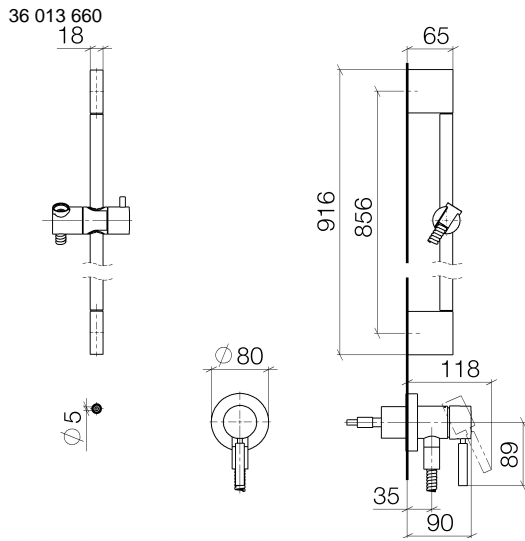

Concealed single-lever mixer with integrated shower connection with shower set without hand shower - Brushed Dark Platinum

TARA

36 013 660

Fits: TARA, META

- cover plate Ø 78 mm
- metal shower hose 1750mm with integrated anti-twist protection
- slide bar
- WRAS 2011027

Concealed single-lever mixer with integrated shower connection with shower set without hand shower - Brushed Dark Platinum

TARA

36 013 660

Required miscellaneous

	Concealed wall mounting - ●max. recess depth 103 mm ●min. recess depth 78 mm	35 003 970 90
---	---	---------------

TARA

Certificates

Belgaqua_21-025- WRAS_2011027. LGA_29569.
27_1.

36 013 660

Spare parts list

No.	Item Number	Name	Quantity used	Delivery time
1	05 17 20 726 02 90	fixing set	1	2
2	09 31 11 049 90	pin	2	2
3	04 31 11 113 00 90	pin	2	2
4	08 17 97 054-99	holder	2	30
5	90 28 22 597 00-99	holder	1	30
6	28 322 970-99	Metal shower hose 1/2" x 3/8" x 1750 mm - Brushed Dark Platinum	1	2
7	12 580 970-99	Slide unit - Brushed Dark Platinum	1	30
8	90 14 20 026 00 90	seal	1	2
9	36 045 660-99	Concealed single-lever mixer with cover plate with integrated shower connection - Brushed Dark Platinum	1	30