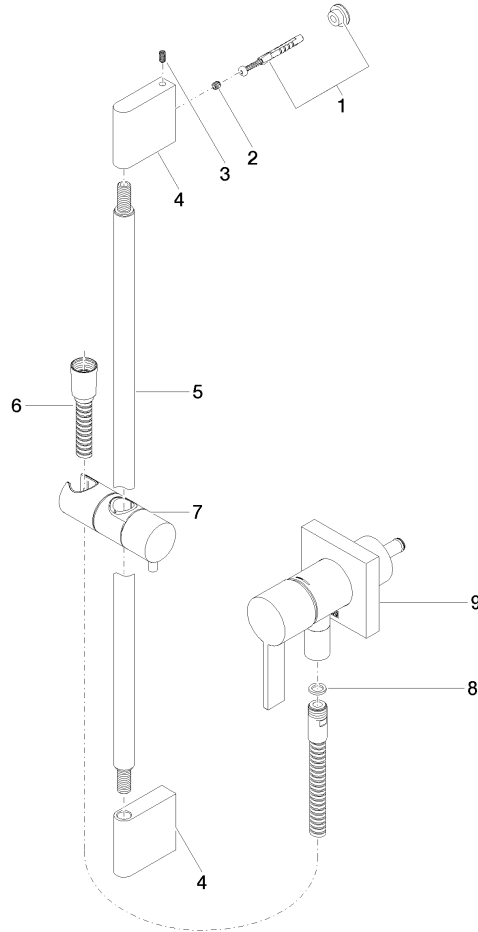

Concealed single-lever mixer with integrated shower connection with shower set without hand shower - Chrome

IMO

36 013 970

Fits: IMO, MEM, CL.1

- cover plate 80 x 80 mm
- metal shower hose 1750mm with integrated anti-twist protection
- slide bar
- Pipe diameter 18 mm
- WRAS 2011027

Required miscellaneous

	Concealed wall mounting - •max. recess depth 103 mm •min. recess depth 78 mm	35 003 970 90
--	---	---------------

Required miscellaneous

	Hand shower FlowReduce - Chrome	28 016 979-00 0010
--	--	--------------------

Concealed single-lever mixer with integrated shower connection with shower set without hand shower - Chrome

IMO

36 013 970

mm [inches]

Certificates

Belgaqua_21-025- WRAS_2011027. LGA_29569.
27_1.

36 013 970

Spare parts list

No.	Item Number	Name	Quantity used	Delivery time
1	05 17 20 726 02 90	fixing set	1	2
2	09 31 11 049 90	pin	2	2
3	04 31 11 113 00 90	pin	2	2
4	08 17 97 054-00	holder	2	10
5	90 28 22 597 00-00	holder	1	10
6	28 322 970-00	Metal shower hose 1/2" x 3/8" x 1750 mm - Chrome	1	2
7	12 580 970-00	Slide unit - Chrome	1	10
8	90 14 20 026 00 90	seal	1	2
9	36 045 970-00	Concealed single-lever mixer with cover plate with integrated shower connection - Chrome	1	10