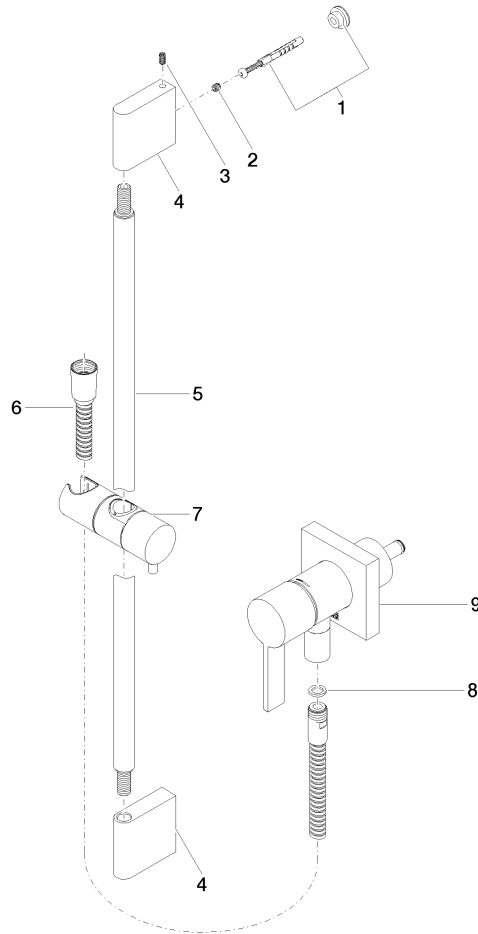

Concealed single-lever mixer with integrated shower connection with shower set without hand shower - Brushed Platinum

IMO

36 013 970

Fits: IMO, MEM, CL.1

- cover plate 80 x 80 mm
- metal shower hose 1750mm with integrated anti-twist protection
- slide bar
- Pipe diameter 18 mm
- WRAS 2011027

Concealed single-lever mixer with integrated shower connection with shower set without hand shower - Brushed Platinum

IMO

36 013 970

mm [inches]

Certificates

Belgaqua_21-025- WRAS_2011027. LGA_29569.
27_1.

36 013 970

Spare parts list

No.	Item Number	Name	Quantity used	Delivery time
1	05 17 20 726 02 90	fixing set	1	2
2	09 31 11 049 90	pin	2	2
3	04 31 11 113 00 90	pin	2	2
4	08 17 97 054-06	holder	2	10
5	90 28 22 597 00-06	holder	1	10
6	28 322 970-06	Metal shower hose 1/2" x 3/8" x 1750 mm - Brushed Platinum	1	2
7	12 580 970-06	Slide unit - Brushed Platinum	1	10
8	90 14 20 026 00 90	seal	1	2
9	36 045 970-06	Concealed single-lever mixer with cover plate with integrated shower connection - Brushed Platinum	1	10