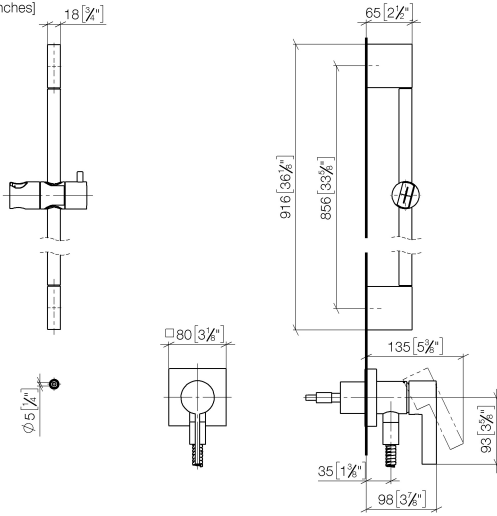

Concealed single-lever mixer with integrated shower connection with shower set without hand shower - Brushed Platinum

IMO

36 013 970

Fits: IMO, MEM, CL.1

- cover plate 80 x 80 mm
- metal shower hose 1750mm with integrated anti-twist protection
- slide bar
- Pipe diameter 18 mm
- WRAS 2011027

Concealed single-lever mixer with integrated shower connection with shower set without hand shower - Brushed Platinum

IMO

36 013 970

mm [inches]

Certificates

Belgaqua_21-025- WRAS_2011027. LGA_29569.
27_1.

36 013 970

Spare parts list

No.	Item Number	Name	Quantity used	Delivery time
1	05 17 20 726 02 90	fixing set	1	2
2	09 31 11 049 90	pin	2	2
3	04 31 11 113 00 90	pin	2	2
4	08 17 97 054-06	holder	2	10
5	90 28 22 597 00-06	holder	1	10
6	28 322 970-06	Metal shower hose 1/2" x 3/8" x 1750 mm - Brushed Platinum	1	2
7	12 580 970-06	Slide unit - Brushed Platinum	1	10
8	90 14 20 026 00 90	seal	1	2
9	36 045 970-06	Concealed single-lever mixer with cover plate with integrated shower connection - Brushed Platinum	1	10