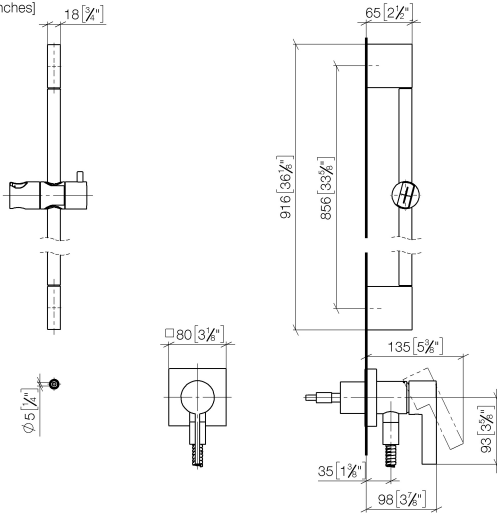

**Concealed single-lever mixer with integrated shower connection with shower set without hand shower - Dark Chrome**

IMO

36 013 970

Fits: IMO, MEM, CL.1

- cover plate 80 x 80 mm
- metal shower hose 1750mm with integrated anti-twist protection
- slide bar
- Pipe diameter 18 mm
- WRAS 2011027

This article does not include a hand shower!

Intrinsic protection against back flow.

Article cannot be extended, please check the depth of the installation location!

	Dark Chrome	36 013 970-19
	Chrome	36 013 970-00
	Brushed Platinum	36 013 970-06
	Platinum	36 013 970-08
	Brushed Durabronze (23kt Gold)	36 013 970-28
	Matte Black	36 013 970-33
	Brushed Champagne (22kt Gold)	36 013 970-46
	Champagne (22kt Gold)	36 013 970-47
	Brushed Chrome	36 013 970-93
	Brushed Dark Platinum	36 013 970-99

Concealed single-lever mixer with integrated shower connection with shower set without hand shower - Dark Chrome

IMO

36 013 970

mm [inches]

Concealed single-lever mixer with integrated shower connection with shower set without hand shower - Dark Chrome