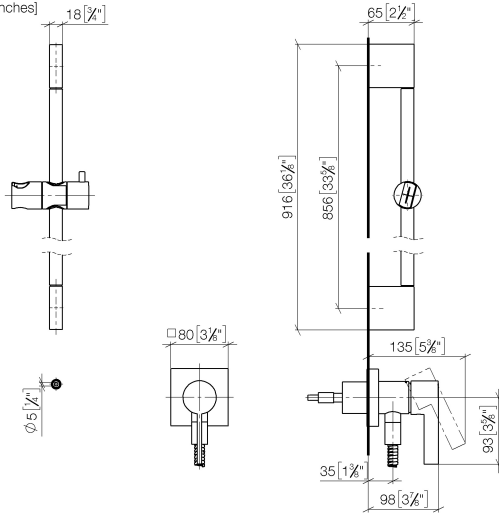

Concealed single-lever mixer with integrated shower connection with shower set without hand shower - Matte Black

IMO

36 013 970

Fits: IMO, MEM, CL.1

- cover plate 80 x 80 mm
- metal shower hose 1750mm with integrated anti-twist protection
- slide bar
- Pipe diameter 18 mm
- WRAS 2011027

This article does not include a hand shower!

Intrinsic protection against back flow.

Article cannot be extended, please check the depth of the installation location!

	Matte Black	36 013 970-33
	Chrome	36 013 970-00
	Brushed Platinum	36 013 970-06
	Platinum	36 013 970-08
	Dark Chrome	36 013 970-19
	Brushed Durabronze (23kt Gold)	36 013 970-28
	Brushed Champagne (22kt Gold)	36 013 970-46
	Champagne (22kt Gold)	36 013 970-47
	Brushed Chrome	36 013 970-93
	Brushed Dark Platinum	36 013 970-99

Concealed single-lever mixer with integrated shower connection with shower set without hand shower - Matte Black

IMO

36 013 970

mm [inches]

Concealed single-lever mixer with integrated shower connection with shower set without hand shower - Matte Black