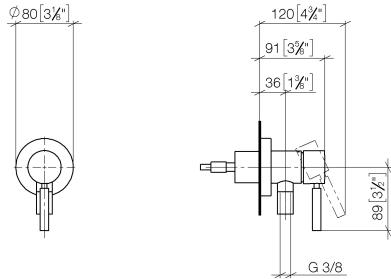

Concealed single-lever mixer with cover plate with integrated shower connection - Dark Chrome

TARA

36 045 660

- cover plate Ø 78 mm

Intrinsic protection against back flow.

Article cannot be extended, please check the depth of the installation location!

Fits: TARA, META

	Dark Chrome	36 045 660-19
	Chrome	36 045 660-00
	Brushed Platinum	36 045 660-06
	Platinum	36 045 660-08
	Light Gold	36 045 660-26
	Brushed Light Gold	36 045 660-27
	Brushed Durabronze (23kt Gold)	36 045 660-28
	Matte Black	36 045 660-33
	Brushed Bronze	36 045 660-42
	Brushed Champagne (22kt Gold)	36 045 660-46
	Champagne (22kt Gold)	36 045 660-47
	Brushed Chrome	36 045 660-93
	Brushed Dark Platinum	36 045 660-99

Concealed single-lever mixer with cover plate with integrated shower connection - Dark Chrome

TARA

36 045 660
mm [inches]

Flow rate chart

Concealed single-lever mixer with cover plate with integrated shower
connection - Dark Chrome