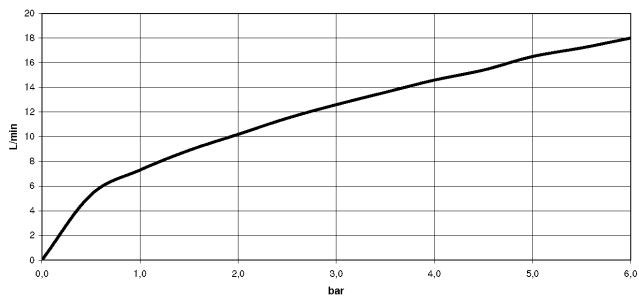

Concealed single-lever mixer with cover plate with integrated shower connection - Dark Chrome

TARA

36 045 660

- cover plate Ø 78 mm

Intrinsic protection against back flow.

Article cannot be extended, please check the depth of the installation location!

Concealed single-lever mixer with cover plate with integrated shower connection - Dark Chrome

TARA

36 045 660
mm [inches]

Flow rate chart

Concealed single-lever mixer with cover plate with integrated shower
connection - Dark Chrome