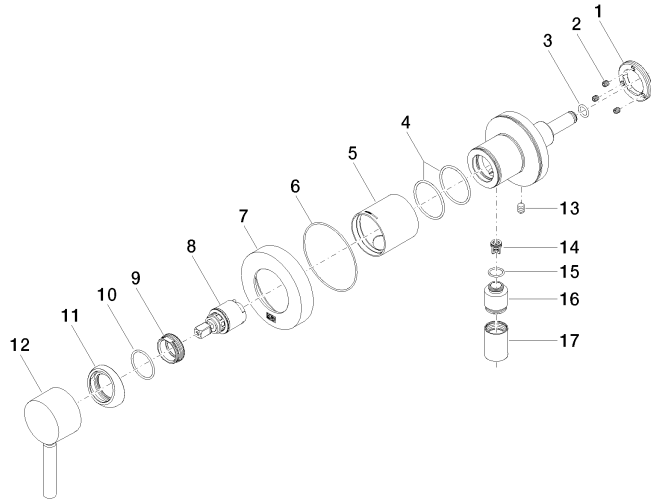

Concealed single-lever mixer with cover plate with integrated shower connection - Brushed Chrome

TARA

36 045 660

- cover plate Ø 78 mm
- WRAS 2101023

Intrinsic protection against back flow.

Article cannot be extended, please check the depth of the installation location!

Intrinsic protection against back flow.

Article cannot be extended, please check the depth of the installation location!

Fits: TARA, META

	Brushed Chrome	36 045 660-93
	Chrome	36 045 660-00
	Brushed Platinum	36 045 660-06
	Platinum	36 045 660-08
	Dark Chrome	36 045 660-19
	Light Gold	36 045 660-26
	Brushed Light Gold	36 045 660-27
	Brushed Durabronze (23kt Gold)	36 045 660-28
	Matte Black	36 045 660-33
	Brushed Bronze	36 045 660-42
	Brushed Champagne (22kt Gold)	36 045 660-46
	Champagne (22kt Gold)	36 045 660-47
	Brushed Dark Platinum	36 045 660-99

Required miscellaneous

- Concealed wall mounting -** 35 003 970 90
 - max. recess depth 103 mm
 - min. recess depth 78 mm

Concealed single-lever mixer with cover plate with integrated shower connection - Brushed Chrome

TARA

36 045 660
mm [inches]

Flow rate chart

Certificates

Belgaqua_21-025- 27_1. LGA_29569. WRAS_2101023.

36 045 660

Spare parts list

No.	Item Number	Name	Quantity used	Delivery time
1	09 24 77 002 90	nut	1	2
2	90 31 11 030 00 90	pin	3	2
3	09 14 10 139 90	seal	1	2
4	09 14 10 111 90	seal	2	2
5	09 18 40 215-93	sleeve	1	20
6	09 14 10 518 90	seal	1	60
7	09 27 66 000-93	rosette	1	20
8	90 15 05 044 00 90	cartridge	1	2
9	09 24 04 266 90	nut	1	2
10	09 14 10 120 90	seal	1	2
11	09 28 30 041-93	cover	1	20
12	90 20 66 006 00-93	handle	1	20
13	09 31 11 144 90	pin	1	2
14	09 23 01 131 90	back-flow preventer	1	2
15	09 14 10 213 90	seal	1	2
16	09 24 03 281-93	nipple	1	20
17	90 21 02 069 00-93	cover	1	-