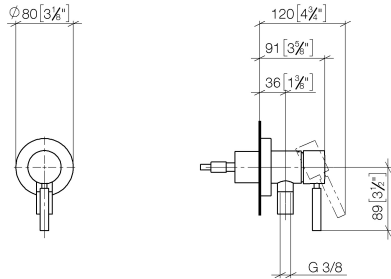

Concealed single-lever mixer with cover plate with integrated shower connection - Brushed Chrome

TARA

36 045 660

- cover plate Ø 78 mm
- WRAS 2101023

Intrinsic protection against back flow.

Article cannot be extended, please check the depth of the installation location!

Required miscellaneous

- Concealed wall mounting -** 35 003 970 90
 - max. recess depth 103 mm
 - min. recess depth 78 mm

Concealed single-lever mixer with cover plate with integrated shower connection - Brushed Chrome

TARA

36 045 660
mm [inches]

Flow rate chart

Certificates

Belgaqua_21-025- 27_1. LGA_29569. WRAS_2101023.

36 045 660

Spare parts list

No.	Item Number	Name	Quantity used	Delivery time
1	09 24 77 002 90	nut	1	2
2	90 31 11 030 00 90	pin	3	2
3	09 14 10 139 90	seal	1	2
4	09 14 10 111 90	seal	2	2
5	09 18 40 215-93	sleeve	1	20
6	09 14 10 518 90	seal	1	60
7	09 27 66 000-93	rosette	1	20
8	90 15 05 044 00 90	cartridge	1	2
9	09 24 04 266 90	nut	1	2
10	09 14 10 120 90	seal	1	2
11	09 28 30 041-93	cover	1	20
12	90 20 66 006 00-93	handle	1	20
13	09 31 11 144 90	pin	1	2
14	09 23 01 131 90	back-flow preventer	1	2
15	09 14 10 213 90	seal	1	2
16	09 24 03 281-93	nipple	1	20
17	90 21 02 069 00-93	cover	1	-