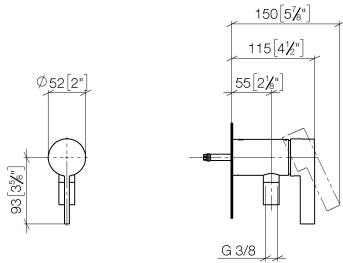

Concealed single-lever mixer with integrated shower connection - Brushed Light Gold

36 050 970 Product version from 10/1/2023

- without rosette
 - WRAS
- Intrinsic protection against back flow.**

Intrinsic protection against back flow.

Required miscellaneous

- Concealed wall mounting -** 35 050 970 90
- min. recess depth mm
 - max. recess depth mm

Concealed single-lever mixer with integrated shower connection - Brushed Light Gold

36 050 970 Product version from 10/1/2023
mm [inches]

Flow rate chart

Concealed single-lever mixer with integrated shower connection - Brushed Light Gold

36 050 970 Product version from 10/1/2023

Spare parts list

No.	Item Number	Name	Quantity used	Delivery time
1	90 20 97 064 00-27	handle	1	30
2	09 24 04 266 90	nut	1	2
3	90 15 05 044 04 90	cartridge	1	2
4	09 31 11 004 90	pin	1	60
5	09 23 01 131 90	back-flow preventer	1	2
6	09 14 10 213 90	seal	1	2
7	09 24 03 281-27	nipple	1	60
8	90 21 02 069 00-27	cover	1	30
9	90 14 20 026 00 90	seal	1	2
10	28 322 970-27	Metal shower hose 1/2" x 3/8" x 1750 mm - Brushed Light Gold	1	30
11	90 14 10 060 00 90	seal	1	2
12	09 18 40 230 90	connection	1	2
13	09 14 10 061 90	seal	1	2