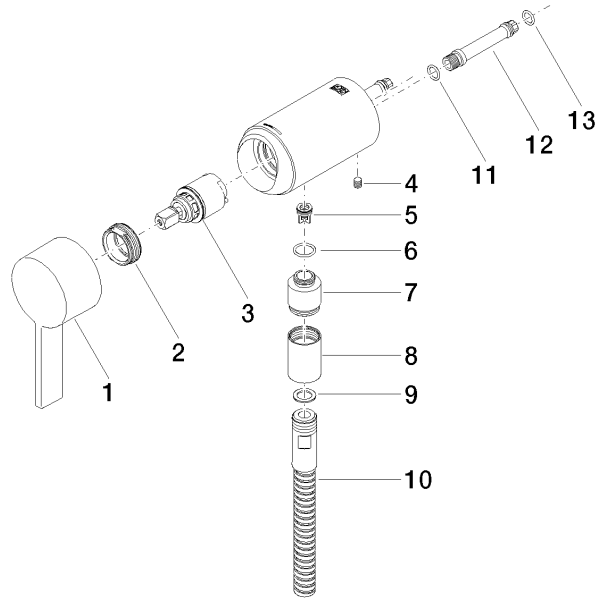

Concealed single-lever mixer with integrated shower connection - Brushed Light Gold

36 050 970 Product version from 10/1/2023

- without rosette
 - WRAS
- Intrinsic protection against back flow.**

Intrinsic protection against back flow.

Required miscellaneous

- Concealed wall mounting -** 35 050 970 90
- min. recess depth mm
 - max. recess depth mm

Concealed single-lever mixer with integrated shower connection - Brushed Light Gold

36 050 970 Product version from 10/1/2023
mm [inches]

Flow rate chart

Concealed single-lever mixer with integrated shower connection - Brushed Light Gold

36 050 970 Product version from 10/1/2023

Spare parts list

No.	Item Number	Name	Quantity used	Delivery time
1	90 20 97 064 00-27	handle	1	30
2	09 24 04 266 90	nut	1	2
3	90 15 05 044 04 90	cartridge	1	2
4	09 31 11 004 90	pin	1	60
5	09 23 01 131 90	back-flow preventer	1	2
6	09 14 10 213 90	seal	1	2
7	09 24 03 281-27	nipple	1	60
8	90 21 02 069 00-27	cover	1	30
9	90 14 20 026 00 90	seal	1	2
10	28 322 970-27	Metal shower hose 1/2" x 3/8" x 1750 mm - Brushed Light Gold	1	30
11	90 14 10 060 00 90	seal	1	2
12	09 18 40 230 90	connection	1	2
13	09 14 10 061 90	seal	1	2