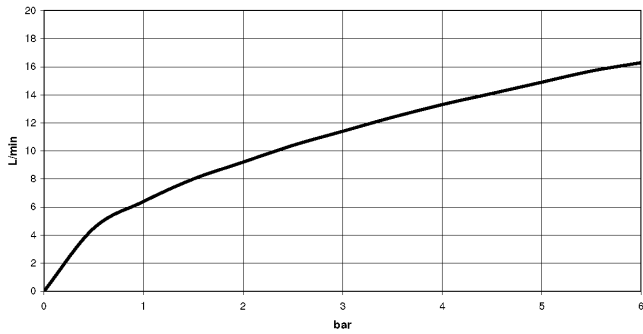

Required miscellaneous

- Concealed wall mounting -** 35 050 970 90
- min. recess depth mm
 - max. recess depth mm

Concealed single-lever mixer with integrated shower connection - Brushed Light Gold

36 050 970 Product version from 10/1/2023
mm [inches]

Flow rate chart

Concealed single-lever mixer with integrated shower connection - Brushed Light Gold

36 050 970 Product version from 10/1/2023

Spare parts list

No.	Item Number	Name	Quantity used	Delivery time
1	90 20 97 064 00-27	handle	1	30
2	09 24 04 266 90	nut	1	2
3	90 15 05 044 04 90	cartridge	1	2
4	09 31 11 004 90	pin	1	60
5	09 23 01 131 90	back-flow preventer	1	2
6	09 14 10 213 90	seal	1	2
7	09 24 03 281-27	nipple	1	60
8	90 21 02 069 00-27	cover	1	30
9	90 14 20 026 00 90	seal	1	2
10	28 322 970-27	Metal shower hose 1/2" x 3/8" x 1750 mm - Brushed Light Gold	1	30
11	90 14 10 060 00 90	seal	1	2
12	09 18 40 230 90	connection	1	2
13	09 14 10 061 90	seal	1	2